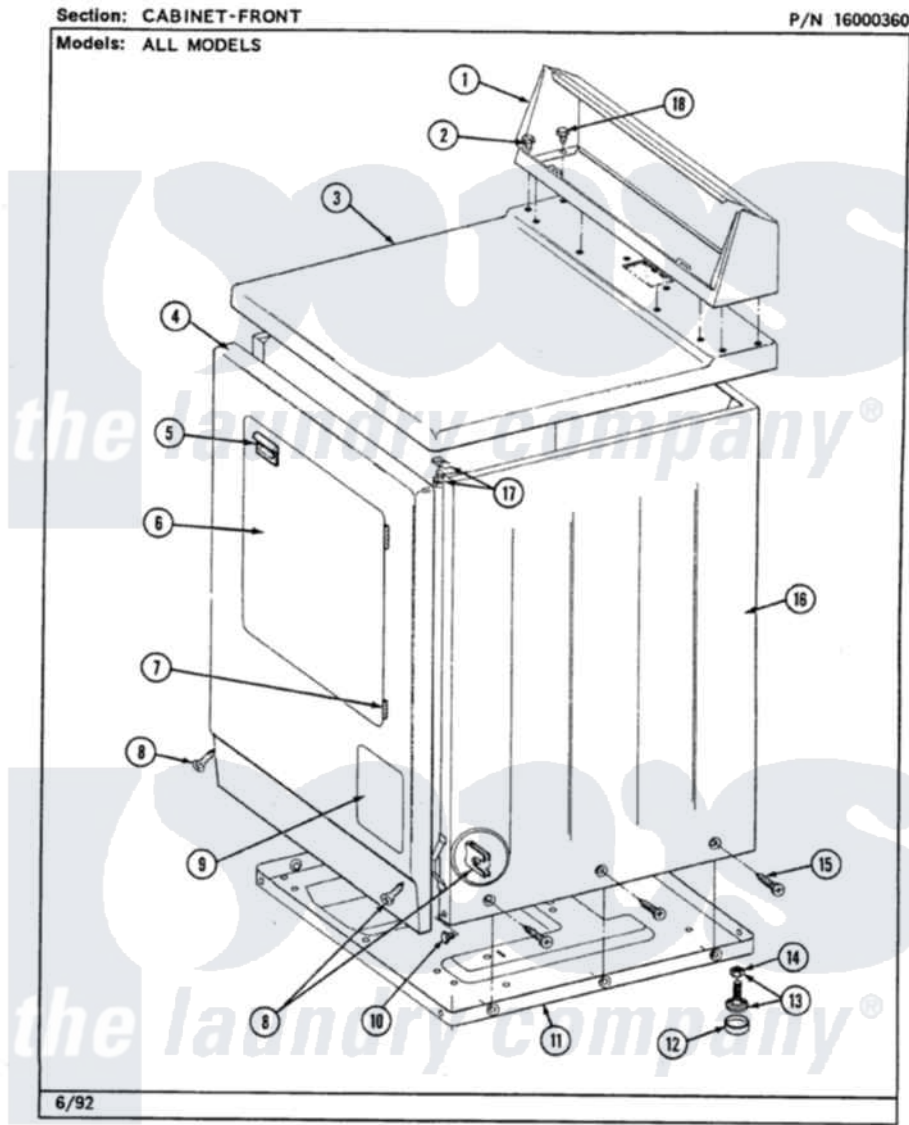

Maytag LDE9801ACL 01 - CABINET-FRONT

6

Maytag [Residential Maytag LDE9801ACL Dryer Parts](#) Parts Diagram 01 - CABINET-FRONT
Click on the part number to view part

Item	Original Part Number	Replaced By	Status	Part Description
1	305193L			Console
2	Y313559			Screw
3	307104L			Top Cover Assembly
4	308000L			Front Panel Assembly
5	314972			Handle Door ALM
6	314966L		Not Available	DOOR PANEL ALMOND
"	307111L	308061L		Door Assembly---NA
7	307099	33001230		Hinge, Door
8	204439			Screw And Fstner Assembly
10	Y310632	1163839		Screw
11	Y303361		Not Available	BASE ASSY. (UPPER & LOWER)
12	Y314137			Foot, Rubber
13	Y305086			Adjustable Leg And Nut
14	Y052740	62739		Nut, Lock
15	213007			Xfor Cabinet See Cabinet, Back

16	307124L	Not Available	CABINET ASSY ALMOND
17	204445		Screw And Fastener Assembly
18	211294	90767	Screw, 8A X 3/8 HeX Washer Head Tapping