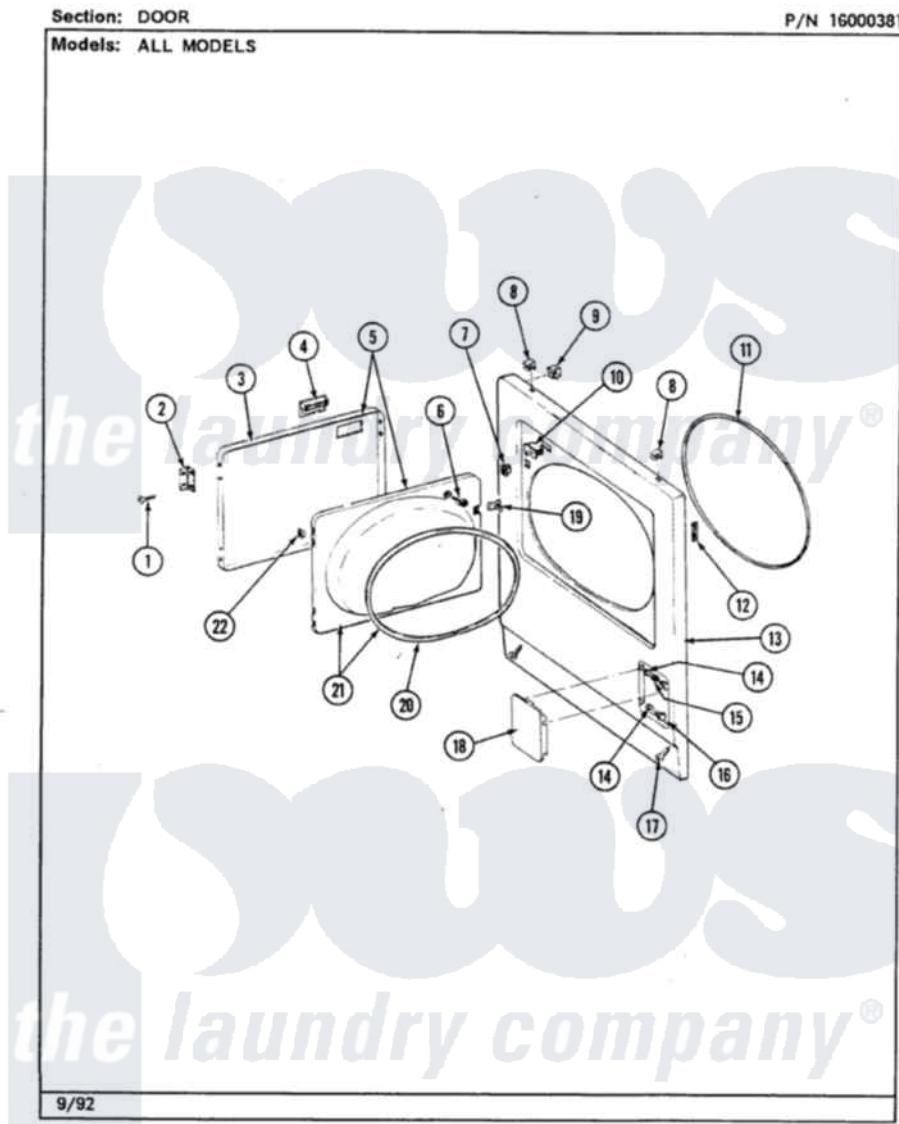

Maytag LDE9801ACL 02 - CABINET-REAR

8

Maytag [Residential Maytag LDE9801ACL Dryer Parts](#) Parts Diagram 02 - CABINET-REAR
Click on the part number to view part

Item	Original Part Number	Replaced By	Status	Part Description
1	Y312905		Not Available	COVER, TERMINAL
2	Y313561			Screw----NA
3	311484	112432		Nut
4	Y312184			Strap, Grounding
5	400008			Block, Terminal
6	Y312904			Bracket, Terminal Block
7	Y312209	W10001200		Screw
8	Y311270			Washer, Terminal Block
9	Y310632	1163839		Screw
10	Y311423	489483		Screw 10-32 X 1/2
13	215075			Fastener, Control Panel To Console
14	210932			Screw, No.8 X 9/16 Ctsk Note: Screw, Inlet Duct
15	305193L			Console
16	214519			LABEL, ELECTRICAL INSTR. PART NOT USED-GAS MODELS ONLY

17	303846	22003781	Screw, Ground Strap
20	Y313559		Screw
21	211294	90767	Screw, 8A X 3/8 HeX Washer Head Tapping
22	Y312951	Not Available	ACCESS COVER, BACK
23	Y305086		Adjustable Leg And Nut
24	Y314137		Foot, Rubber
25	Y052740	62739	Nut, Lock
26	Y303361	Not Available	BASE ASSY. (UPPER & LOWER)
27	213077	Not Available	CAP FOR TIMER KNOB
28	307124L	Not Available	CABINET ASSY ALMOND
29	307104L		Top Cover Assembly