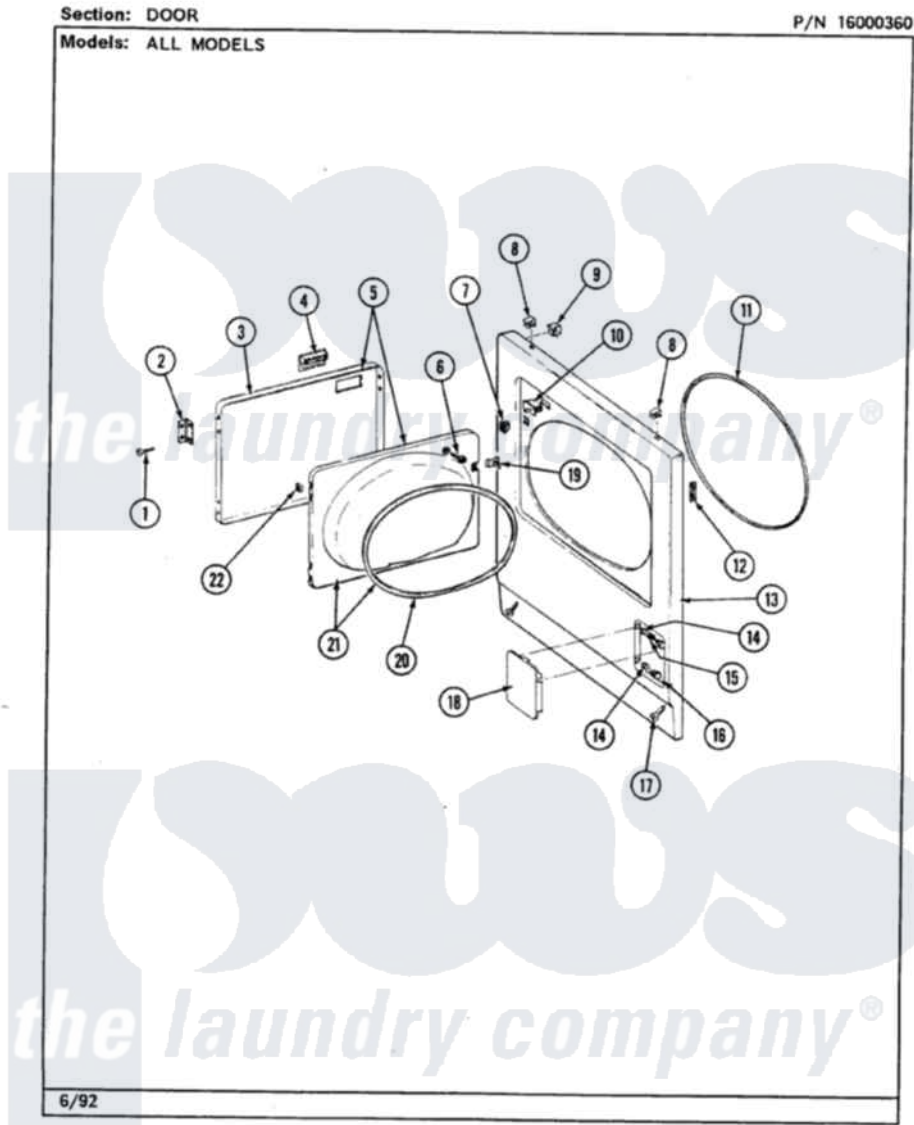

Maytag LDE9801ACL 04 - DOOR

10

Maytag [Residential Maytag LDE9801ACL Dryer Parts](#) Parts Diagram 04 - DOOR
Click on the part number to view part

Item	Original Part Number	Replaced By	Status	Part Description
1	Y314062			Screw, Door Hinge And Panel
2	307099	33001230		Hinge, Door
3	314966L		Not Available	DOOR PANEL ALMOND
4	314972			Handle Door ALM
5	307111L	308061L		Door Assembly---NA
6	312960	489355		Screw, 8 X 1/2
7	306436			Door Latch Kit--W
8	212982	22001650		Fastener, Spring
9	Y310376			Clip, Door Switch Harness
10	Y305754	W10169313		Switch-Dor
11	314937			Seal, Front Panel
12	Y313907			Fastener, Twin
13	308000L			Front Panel Assembly
19	314936	33001305		Strike, Door
20	314935	33001192		Seal, Door
21	307098		Not Available	DOOR, INNER (W/SEAL)

22 315441

Not Available

LABEL, INSTRUCTION
CANADA

" 314941

Not Available

LABEL, INSTRUCTION

" [Y313910](#)

Clip, Door Liner To Outer
Panel