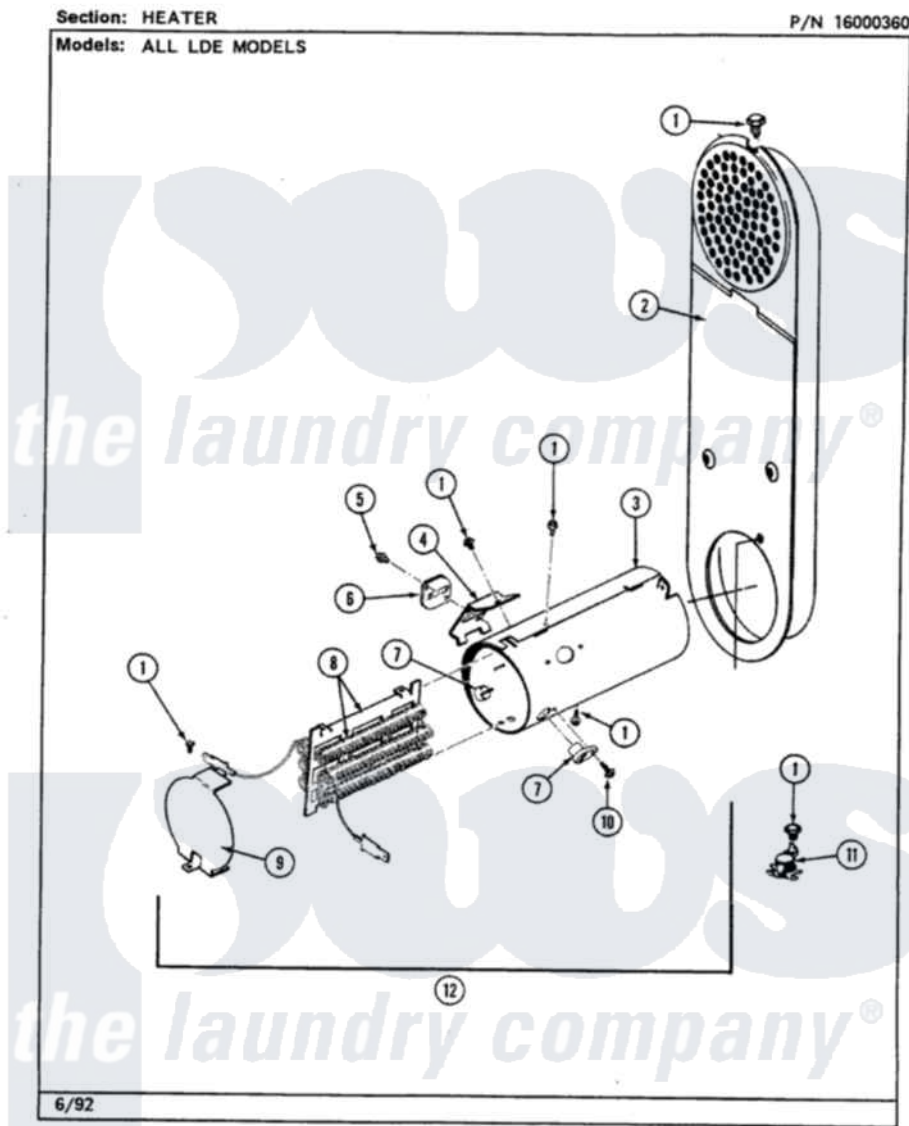

Maytag LDE9801ACL 05 - HEATER

14

Maytag [Residential Maytag LDE9801ACL Dryer Parts](#) Parts Diagram 05 - HEATER
Click on the part number to view part

Item	Original Part Number	Replaced By	Status	Part Description
1	211294	90767		Screw, 8A X 3/8 HeX Washer Head Tapping
2	308503		Not Available	INLET DUCT ASSEMBLY
"	307120		Not Available	INLET DUCT ASSY.
3	314995			Enclosure, Heater
4	315346			Bracket, Thermal Fuse
5	314848	W10116760		Screw
6	307473			Fuse, Thermal
7	314998			Insulator, Terminal
8	307184	Y308612		Heater Sub-Assembly
9	314999			Shield, Radiant
10	314554		Not Available	SCREW
11	308217			Thermostat, Hi-Limit
"	303396			Thermostat, Hi-Limit
12	307178			Heater Assembly