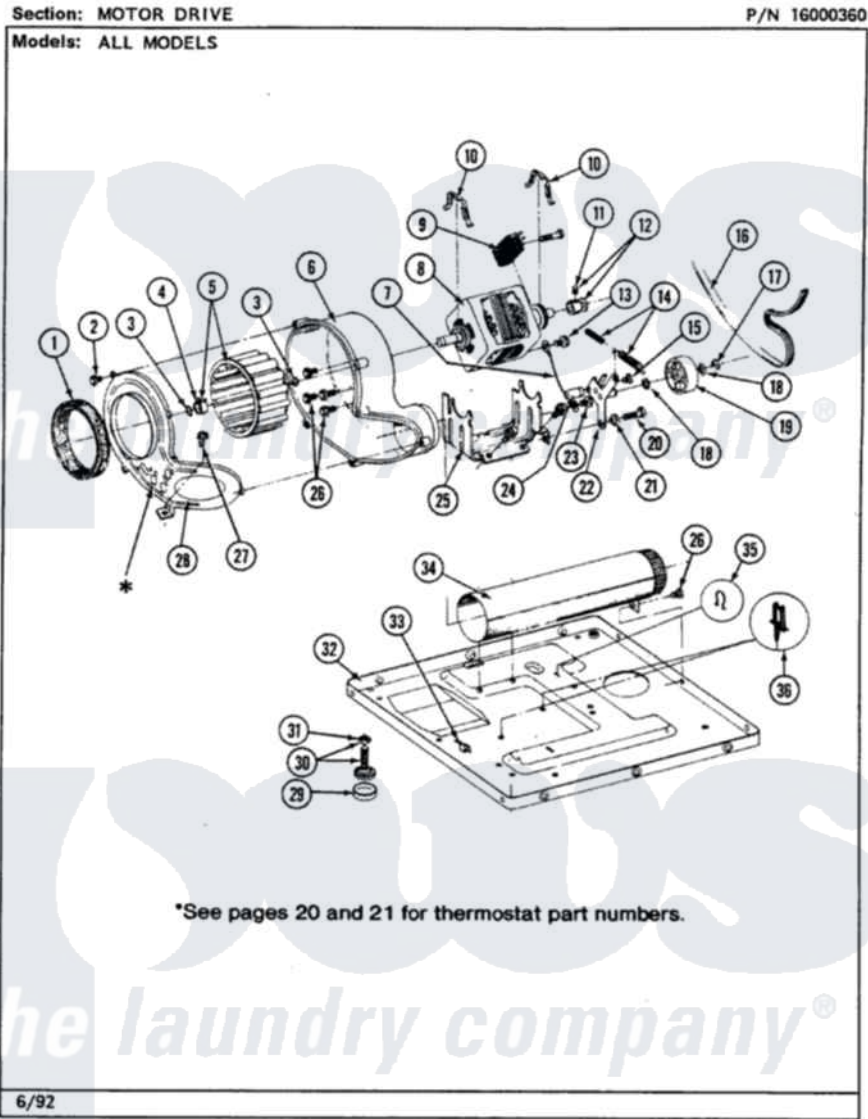

Maytag LDE9801ACL 06 - MOTOR DRIVE

18

Maytag [Residential Maytag LDE9801ACL Dryer Parts](#) Parts Diagram 06 - MOTOR DRIVE
Click on the part number to view part

Item	Original Part Number	Replaced By	Status	Part Description
1	Y312901			Seal, Housing Cover
2	Y312961	W10116751		Screw
3	410233	9703438		Ring-Retrnr
4	312967			Clamp, Blower Housing
5	Y303836			Blower Wheel Assembly And Clamp
6	Y312893			Housing, Blower
7	901220			Ground Wire
8	Y303358	W10410999		Motor-Drive
9	306207		Not Available	(PROD. No.303358-8 & No.303358-9)
"	Y303877		Not Available	SWITCH, MOTOR EXTERNAL START No.303358-2, No.303358-4, 303358-7
"	Y303879			Switch, Motor External Start
10	Y015825			Clip, Motor To Motor Support
11	Y053241			Set Screw, Motor Pulley
12	Y305185	6-3051850		Pulley- MO

13	910343	488234	Screw 8-32 X 1/4
14	Y303945		IDLER SPRING ASSY. W/PLUG
15	Y312961	W10116751	Screw
16	Y312959		Poly "V" Belt For Tumbler
17	312958	354987	Ring, Retaining
18	Y312527		Washer, Idler Shaft
19	Y303705	6-3037050	Pulley- ID
20	Y014874		Screw, Idler Arm And Sleeve
21	Y312894	315772	Sleeve, Idler Arm
22	Y303363	6-3033630	Idler Arm
23	211294	90767	Screw, 8A X 3/8 HeX Washer Head Tapping
24	Y313582	W10116756	Spacer
25	312897		Not Available
26	Y310632	1163839	SUPPORT, MOTOR
27	Y313561		Screw----NA
28	314846		Cover, Blower Housing
29	Y314137		Foot, Rubber
30	Y305086		Adjustable Leg And Nut
31	Y052740	62739	Nut, Lock
32	Y303361		Not Available
33	Y310376		BASE ASSY. (UPPER & LOWER)
34	Y303442		Clip, Door Switch Harness
35	410490		EXHAUST DUCT ASSEMBLY
36	Y313262	W10116752	Spring, Retainer Wire Harness
			Retainer-