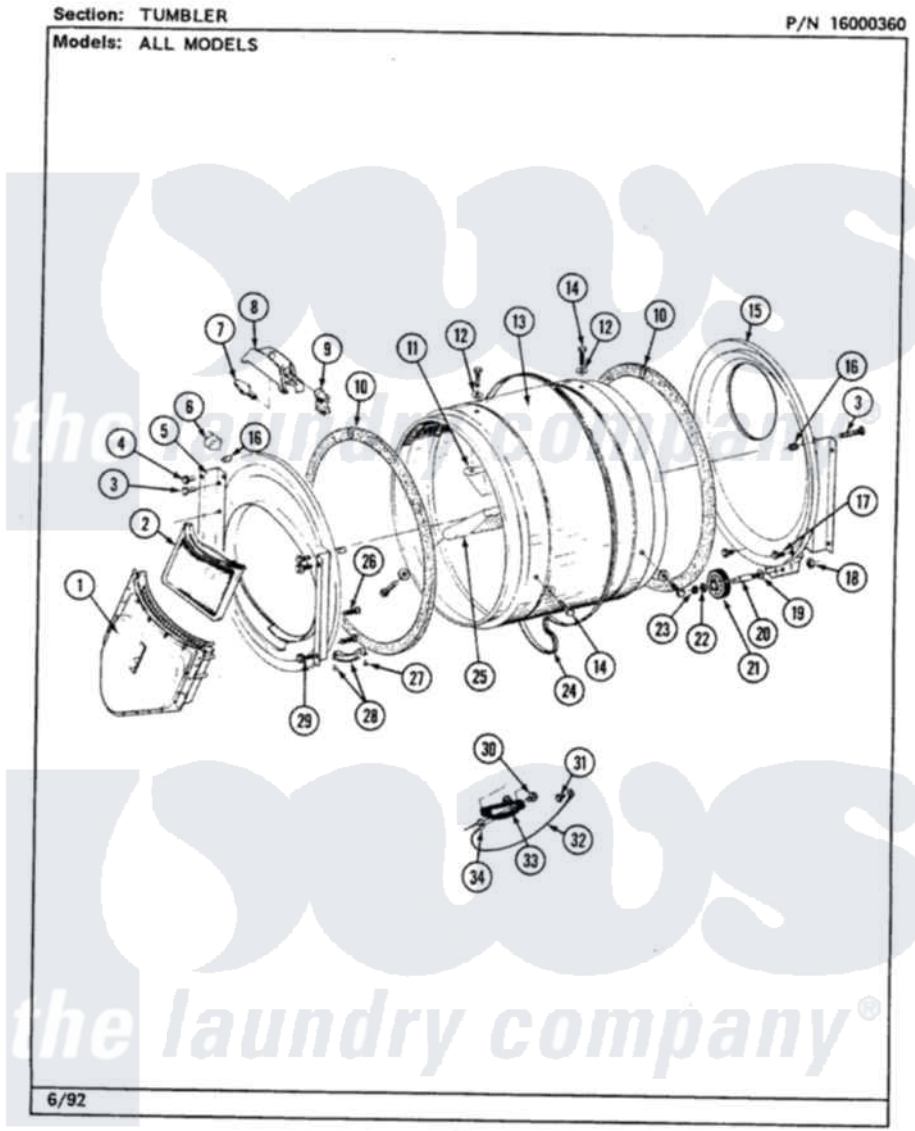

Maytag LDE9801ACL 08 - TUMBLER

Maytag [Residential Maytag LDE9801ACL Dryer Parts](#) Parts Diagram 08 - TUMBLER
 Click on the part number to view part

Item	Original Part Number	Replaced By	Status	Part Description
1	Y307112	33001016		Outlet Duct Assembly
2	Y307107	33002970		Lint Filte
3	313764		Not Available	SCREW
4	Y313561			Screw----NA
5	307117			Tumbler Front W/Seal
6	Y310376			Clip, Door Switch Harness
7	Y307100	67001316		Bulb, Light
8	314955	33001496		Lamp- Hold
9	307097	33001496		Lamp- Hold
10	314820			Seal, Tumbler
11	314803	33001012		Baffle
12	314158			Washer, Baffle To Tumbler
13	306663		Not Available	TUMBLER W/BAFFLES
"	314802		Not Available	TUMBLER W/OUT BAFFLES
14	Y310759			Screw, Tumbler Baffles
15	Y308544	33001178		Back, Tumbler

"	Y307114	33001178	Back, Tumbler
16	313915	31-3915	Tech Sheet
17	211294	90767	Screw, 8A X 3/8 HeX Washer Head Tapping
18	312538	33001443	Nut, Hex
19	Y313347	312535	Washer, Vault Mounting Brk.
20	Y312948	6-3129480	Shaft- Tumbler
21	Y303373	12001541	Drum Roller/Washer Assembly--W
22	312535		Washer, Vault Mounting Brk.
23	410233	9703438	Ring-Retrnr
24	Y312959		Poly "V" Belt For Tumbler
25	314804	33001004	Baffle, Tall
26	Y314110	33002917	Screw, No.10-16
27	210720		Rivet, Bearing To Tumbler Fmt
28	306508		Tumbler Bearing Kit ---W
29	Y310632	1163839	Screw
30	Y251119	3177991	Screw
31	211294	90767	Screw, 8A X 3/8 HeX Washer Head Tapping
32	Y303711		Sensor Ground Wire
33	304997		Sensor Assembly With Screws
34	Y312658		Receptacle, Sensor Ground Wire