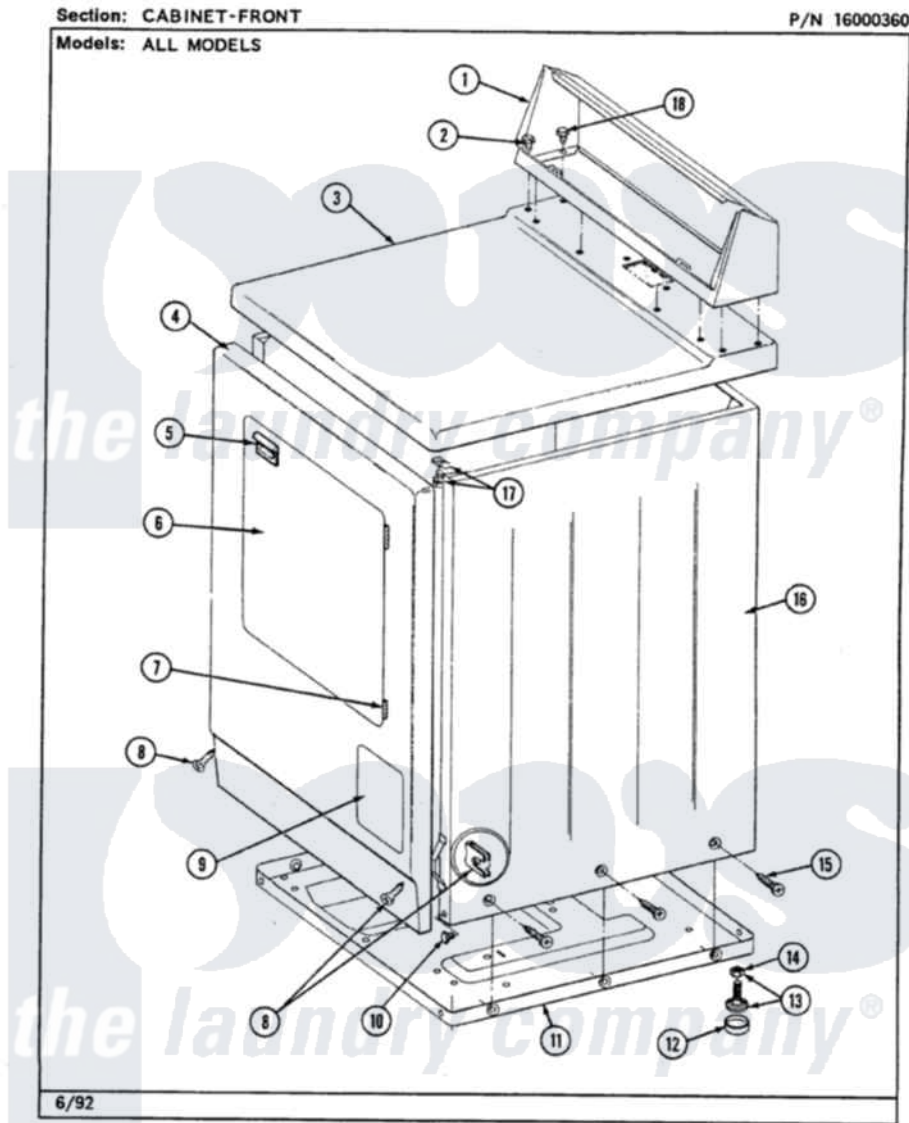

# Maytag LDE9801ADL 01 - CABINET-FRONT

6

Maytag [Residential Maytag LDE9801ADL Dryer Parts](#) Parts Diagram 01 - CABINET-FRONT  
Click on the part number to view part

Item	Original Part Number	Replaced By	Status	Part Description
1	<a href="#">305193L</a>			Console
2	<a href="#">Y313559</a>			Screw
3	<a href="#">307104L</a>			Top Cover Assembly
4	<a href="#">308000L</a>			Front Panel Assembly
5	<a href="#">314972</a>			Handle Door ALM
6	314966L		Not Available	DOOR PANEL ALMOND
"	307111L	<a href="#">308061L</a>		Door Assembly---NA
7	307099	<a href="#">33001230</a>		Hinge, Door
8	<a href="#">204439</a>			Screw And Fstner Assembly
10	Y310632	<a href="#">1163839</a>		Screw
11	Y303361		Not Available	BASE ASSY. (UPPER & LOWER)
12	<a href="#">Y314137</a>			Foot, Rubber
13	<a href="#">Y305086</a>			Adjustable Leg And Nut
14	Y052740	<a href="#">62739</a>		Nut, Lock
15	<a href="#">213007</a>			Xfor Cabinet See Cabinet, Back

16	307124L	Not Available	CABINET ASSY ALMOND
17	<a href="#">204445</a>		Screw And Fastener Assembly
18	211294	<a href="#">90767</a>	Screw, 8A X 3/8 HeX Washer Head Tapping