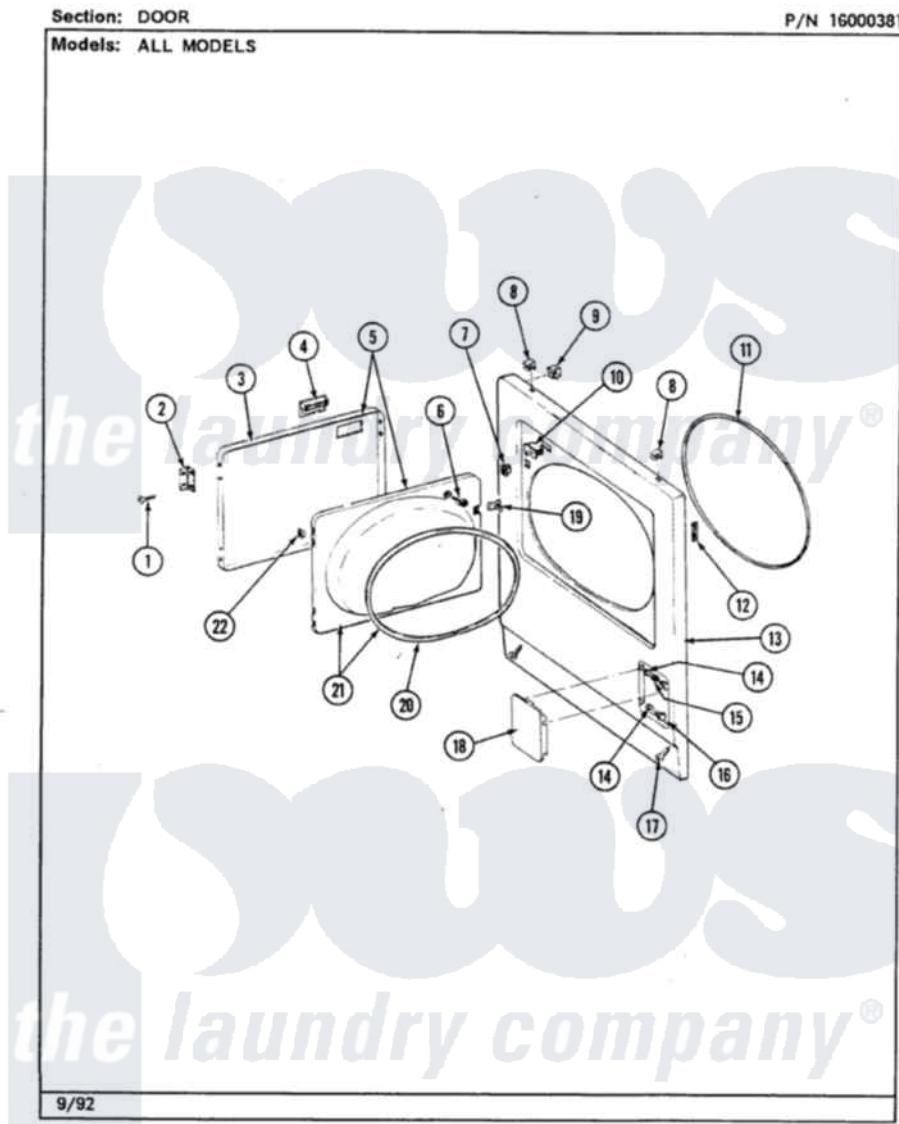

Maytag LDE9801ADL 02 - CABINET-REAR

8

Maytag [Residential Maytag LDE9801ADL Dryer Parts](#) Parts Diagram 02 - CABINET-REAR
Click on the part number to view part

Item	Original Part Number	Replaced By	Status	Part Description
1	Y312905		Not Available	COVER, TERMINAL
2	Y313561			Screw----NA
3	311484	112432		Nut
4	Y312184			Strap, Grounding
5	400008			Block, Terminal
6	Y312904			Bracket, Terminal Block
7	Y312209	W10001200		Screw
8	Y311270			Washer, Terminal Block
9	Y310632	1163839		Screw
10	Y311423	489483		Screw 10-32 X 1/2
11	305168	33002916		Power Cord, Canadian 240V
13	215075			Fastener, Control Panel To Console
14	210932			Screw, No.8 X 9/16 Ctsk Note: Screw, Inlet Duct
15	305193L			Console LABEL, ELECTRICAL INSTR.

16	214519		PART NOT USED-GAS MODELS ONLY
17	303846	22003781	Screw, Ground Strap
20	Y313559		Screw
21	211294	90767	Screw, 8A X 3/8 HeX Washer Head Tapping
22	Y312951	Not Available	ACCESS COVER, BACK
23	Y305086		Adjustable Leg And Nut
24	Y314137		Foot, Rubber
25	Y052740	62739	Nut, Lock
26	Y303361	Not Available	BASE ASSY. (UPPER & LOWER)
27	213077	Not Available	CAP FOR TIMER KNOB
28	307124L	Not Available	CABINET ASSY ALMOND
29	307104L		Top Cover Assembly