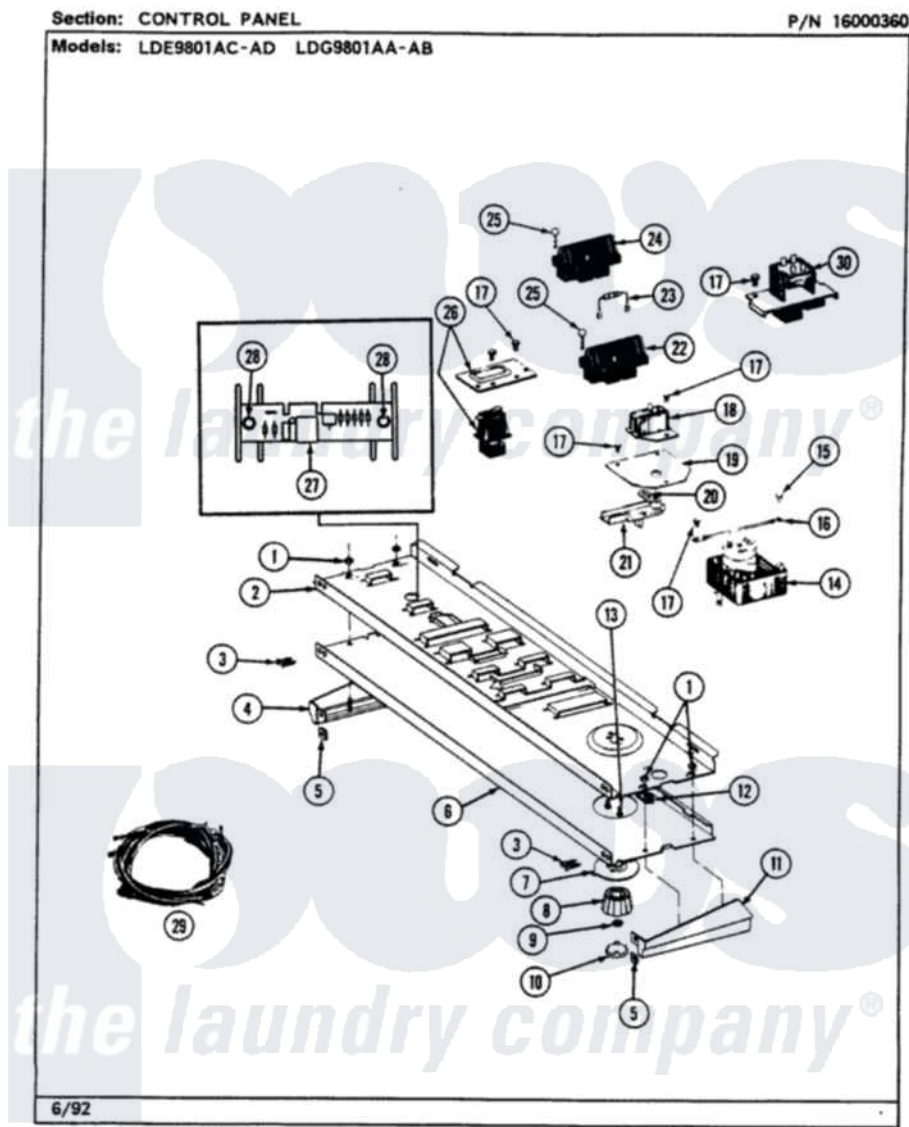

Maytag LDE9801ADL 03 - CONTROL PANEL

Maytag Residential Maytag LDE9801ADL Dryer Parts Parts Diagram 03 - CONTROL PANEL
 Click on the part number to view part

Item	Original Part Number	Replaced By	Status	Part Description
1	214872			Palnut, End Cap Note: Nut, Lamp Holder
2	314184			Back Up Plate
3	210932			Screw, No.8 X 9/16 Ctsk Note: Screw, Inlet Duct
4	207215		Not Available	END CAP LH
5	214894			Fastener, End Cap
6	308073			Control Panel
7	315042			Dial Skirt
8	315041			Knob, Timer
9	312273			Nut, Control Knob
10	215821		Not Available	CAP, KNOB
11	207216		Not Available	END CAP RH
12	214897			Pad, Control Panel
13	315317	488234		Screw 8-32 X 1/4
14	Y308188			Timer
15	211204	00767		Screw, 8A X 3/8 HeX Washer

15	211294	30707		Head Tapping
16	204807			Ground Wire, Supp. Plte To Top Cover
17	211168	W10139210		Screw, 8-18 X 5/16
18	Y305204		Not Available	BUZZER - ADJUSTABLE
19	314169	313610		Hndle-Door
20	314171		Not Available	PIVOT ARM FOR BUZZER
21	307364		Not Available	SLIDE ASSY
22	307304		Not Available	TEMP CONTROL SWITCH 3 BUTTON
23	306916			Resistor, Med Temp Elec
24	307304		Not Available	TEMP CONTROL SWITCH 3 BUTTON
25	213117	67006908		Screw, Ice Rack
26	307305			Switch Push To Start
27	Y308110	33001212		Board, Control-Moisture Sensor
28	Y251119	3177991		Screw
29	Y308183			Wire Harness
30	307310			Press Care Switch