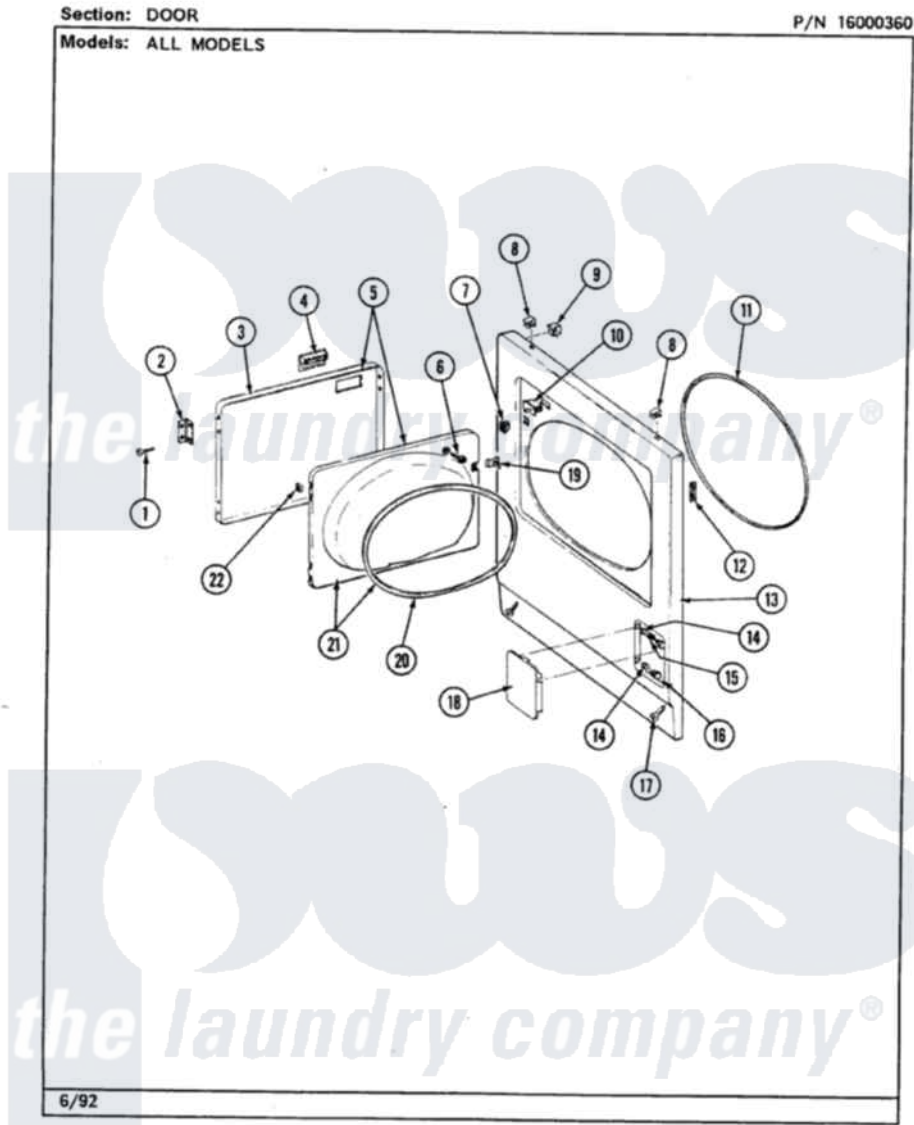

Maytag LDE9801ADL 04 - DOOR

10

Maytag [Residential Maytag LDE9801ADL Dryer Parts](#) Parts Diagram 04 - DOOR
Click on the part number to view part

Item	Original Part Number	Replaced By	Status	Part Description
1	Y314062			Screw, Door Hinge And Panel
2	307099	33001230		Hinge, Door
3	314966L		Not Available	DOOR PANEL ALMOND
4	314972			Handle Door ALM
5	307111L	308061L		Door Assembly----NA
6	312960	489355		Screw, 8 X 1/2
7	306436			Door Latch Kit--W
8	212982	22001650		Fastener, Spring
9	Y310376			Clip, Door Switch Harness
10	Y305754	W10169313		Switch-Dor
11	314937			Seal, Front Panel
12	Y313907			Fastener, Twin
13	308000L			Front Panel Assembly
19	314936	33001305		Strike, Door
20	314935	33001192		Seal, Door
21	307098		Not Available	DOOR, INNER (W/SEAL)

22 315441

Not Available

LABEL, INSTRUCTION
CANADA

" 314941

Not Available

LABEL, INSTRUCTION

" [Y313910](#)

Clip, Door Liner To Outer
Panel