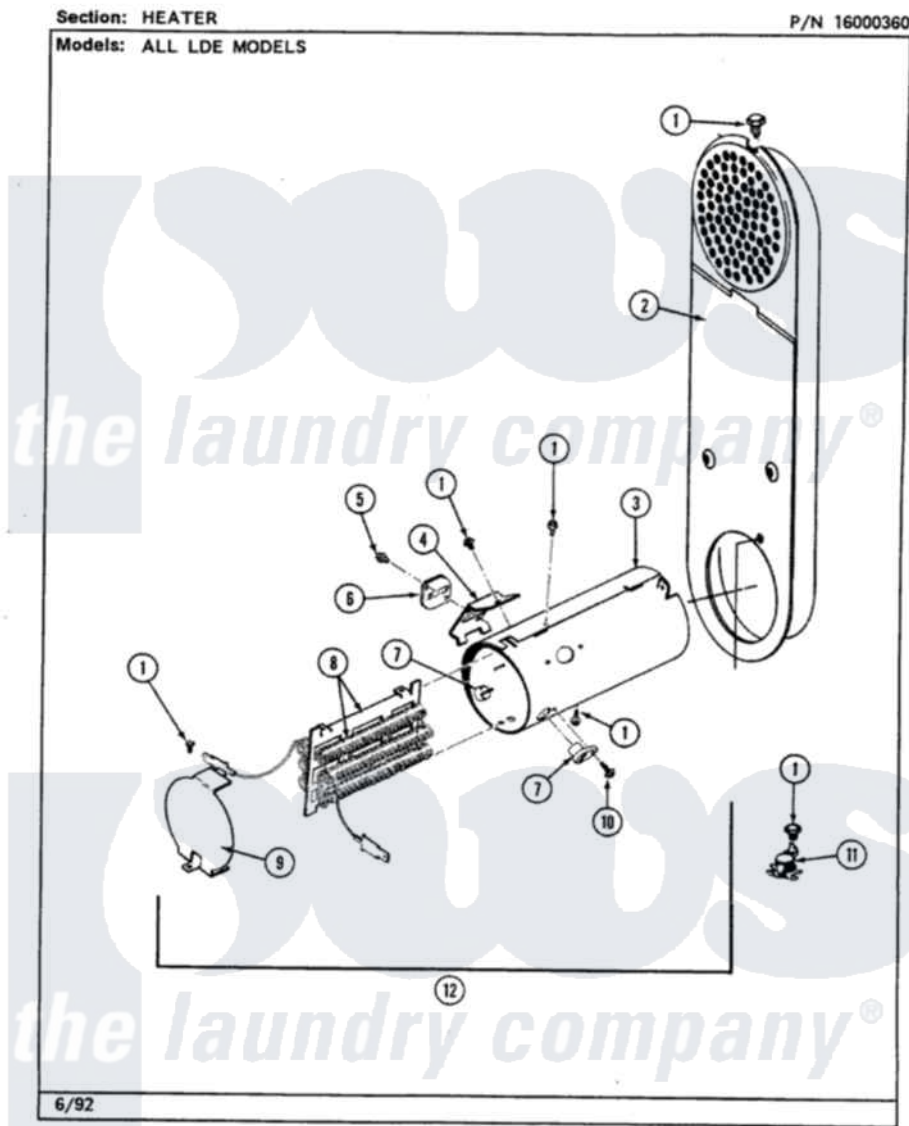

Maytag LDE9801ADL 05 - HEATER

14

Maytag [Residential Maytag LDE9801ADL Dryer Parts](#) Parts Diagram 05 - HEATER
Click on the part number to view part

Item	Original Part Number	Replaced By	Status	Part Description
1	211294	90767		Screw, 8A X 3/8 HeX Washer Head Tapping
2	308503		Not Available	INLET DUCT ASSEMBLY
"	307120		Not Available	INLET DUCT ASSY.
3	314995			Enclosure, Heater
4	315346			Bracket, Thermal Fuse
5	314848	W10116760		Screw
6	307473			Fuse, Thermal
7	314998			Insulator, Terminal
8	307184	Y308612		Heater Sub-Assembly
9	314999			Shield, Radiant
10	314554		Not Available	SCREW
11	308217			Thermostat, Hi-Limit
"	303396			Thermostat, Hi-Limit
12	307178			Heater Assembly