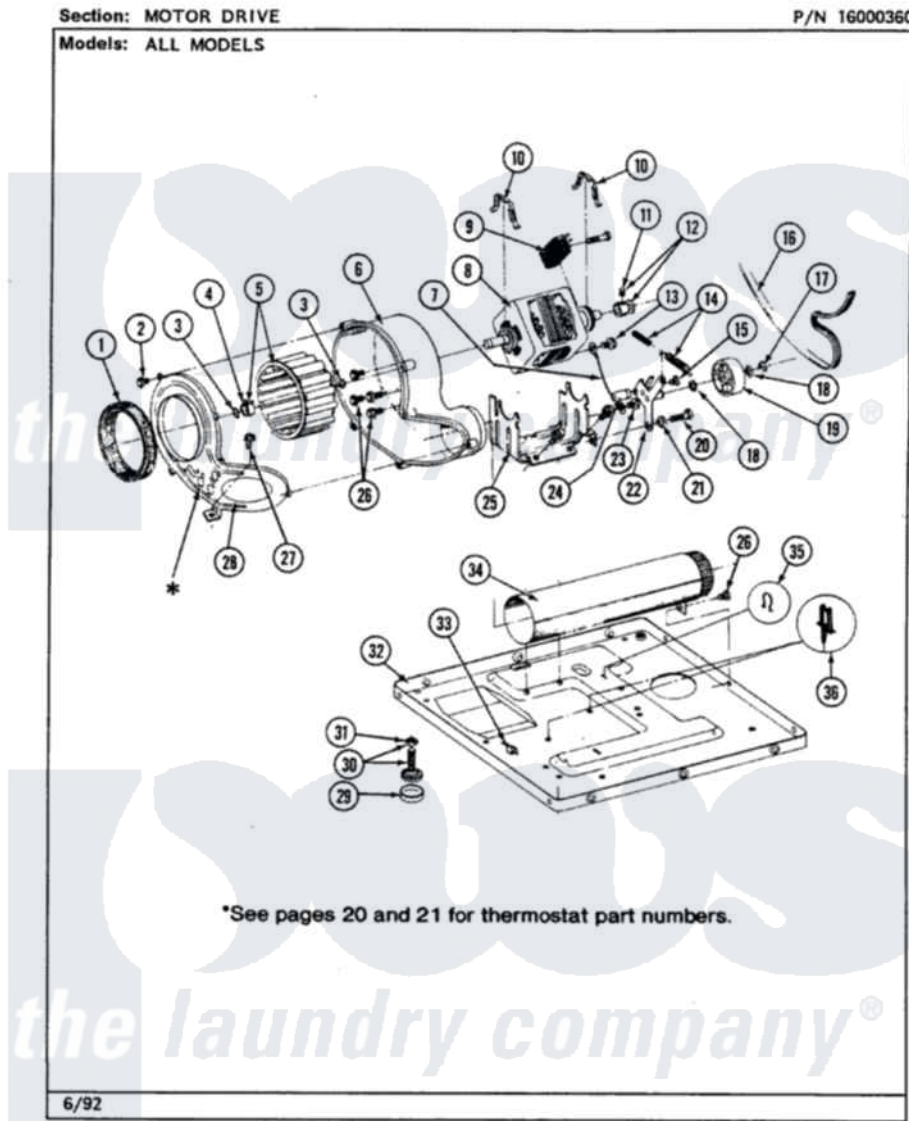

Maytag LDE9801ADL 06 - MOTOR DRIVE

18

Maytag [Residential Maytag LDE9801ADL Dryer Parts](#) Parts Diagram 06 - MOTOR DRIVE
Click on the part number to view part

Item	Original Part Number	Replaced By	Status	Part Description
1	Y312901			Seal, Housing Cover
2	Y312961	W10116751		Screw
3	410233	9703438		Ring-Retrn
4	312967			Clamp, Blower Housing
5	Y303836			Blower Wheel Assembly And Clamp
6	Y312893			Housing, Blower
7	901220			Ground Wire
8	Y303358	W10410999		Motor-Drive
9	306207		Not Available	(PROD. No.303358-8 & No.303358-9)
"	Y303877		Not Available	SWITCH, MOTOR EXTERNAL START No.303358-2, No.303358-4, 303358-7
"	Y303879			Switch, Motor External Start
10	Y015825			Clip, Motor To Motor Support
11	Y053241			Set Screw, Motor Pulley
12	Y305185	6-3051850		Pulley- MO

13	910343	488234	Screw 8-32 X 1/4
14	Y303945		IDLER SPRING ASSY. W/PLUG
15	Y312961	W10116751	Screw
16	Y312959		Poly "V" Belt For Tumbler
17	312958	354987	Ring, Retaining
18	Y312527		Washer, Idler Shaft
19	Y303705	6-3037050	Pulley- ID
20	Y014874		Screw, Idler Arm And Sleeve
21	Y312894	315772	Sleeve, Idler Arm
22	Y303363	6-3033630	Idler Arm
23	211294	90767	Screw, 8A X 3/8 HeX Washer Head Tapping
24	Y313582	W10116756	Spacer
25	312897		Not Available SUPPORT, MOTOR
26	Y310632	1163839	Screw
27	Y313561		Screw----NA
28	314846		Cover, Blower Housing
29	Y314137		Foot, Rubber
30	Y305086		Adjustable Leg And Nut
31	Y052740	62739	Nut, Lock
32	Y303361		Not Available BASE ASSY. (UPPER & LOWER)
33	Y310376		Clip, Door Switch Harness
34	Y303442		EXHAUST DUCT ASSEMBLY
35	410490		Spring, Retainer Wire Harness
36	Y313262	W10116752	Retainer-