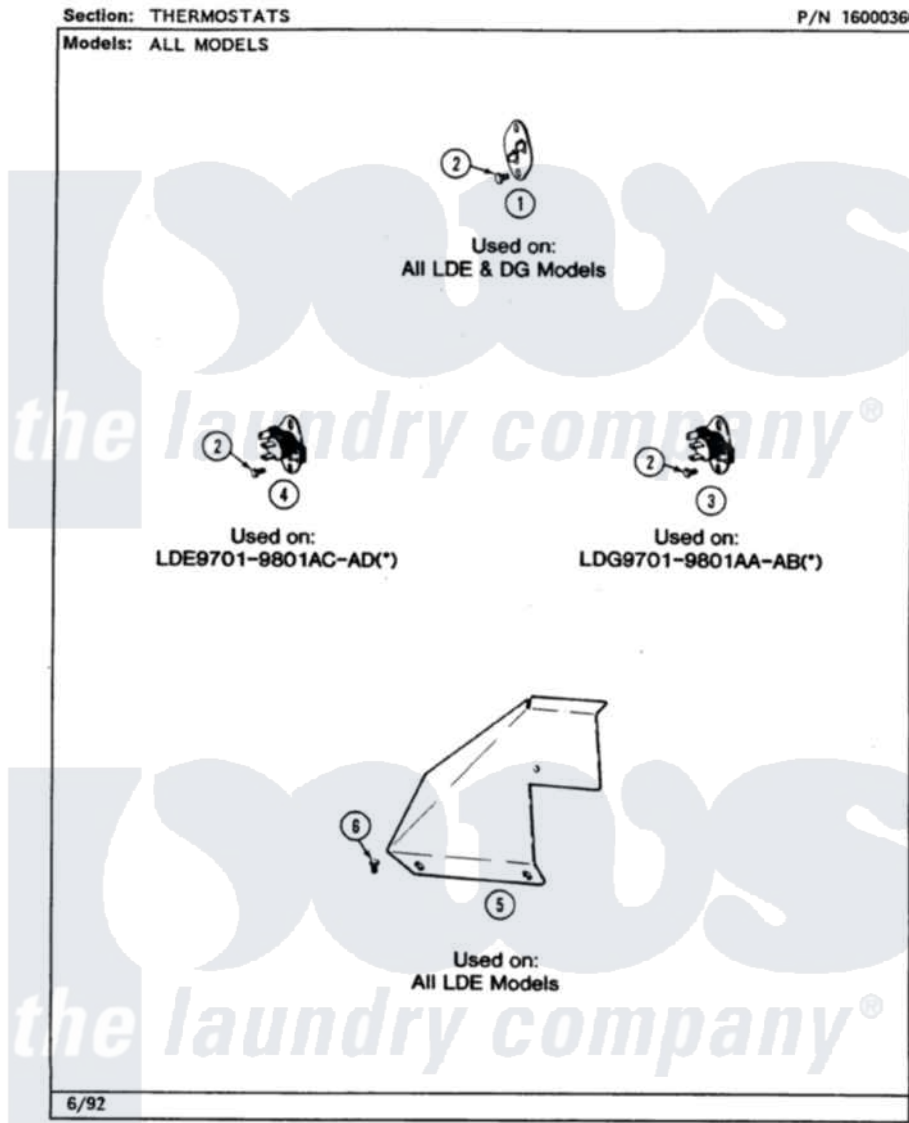

Maytag LDE9801ADL 07 - THERMOSTATS

20

Maytag [Residential Maytag LDE9801ADL Dryer Parts](#) Parts Diagram 07 - THERMOSTATS
 Click on the part number to view part

Item	Original Part Number	Replaced By	Status	Part Description
1	306604			Cut-Off, Thermal Part Not Used
2	211294	90767		Screw, 8A X 3/8 HeX Washer Head Tapping
4	306911			Thermostat, Multi-Temp
5	315122		Not Available	COVER, THERMOSTAT PART NOT USED (MDE ONLY)
6	Y310632	1163839		Screw