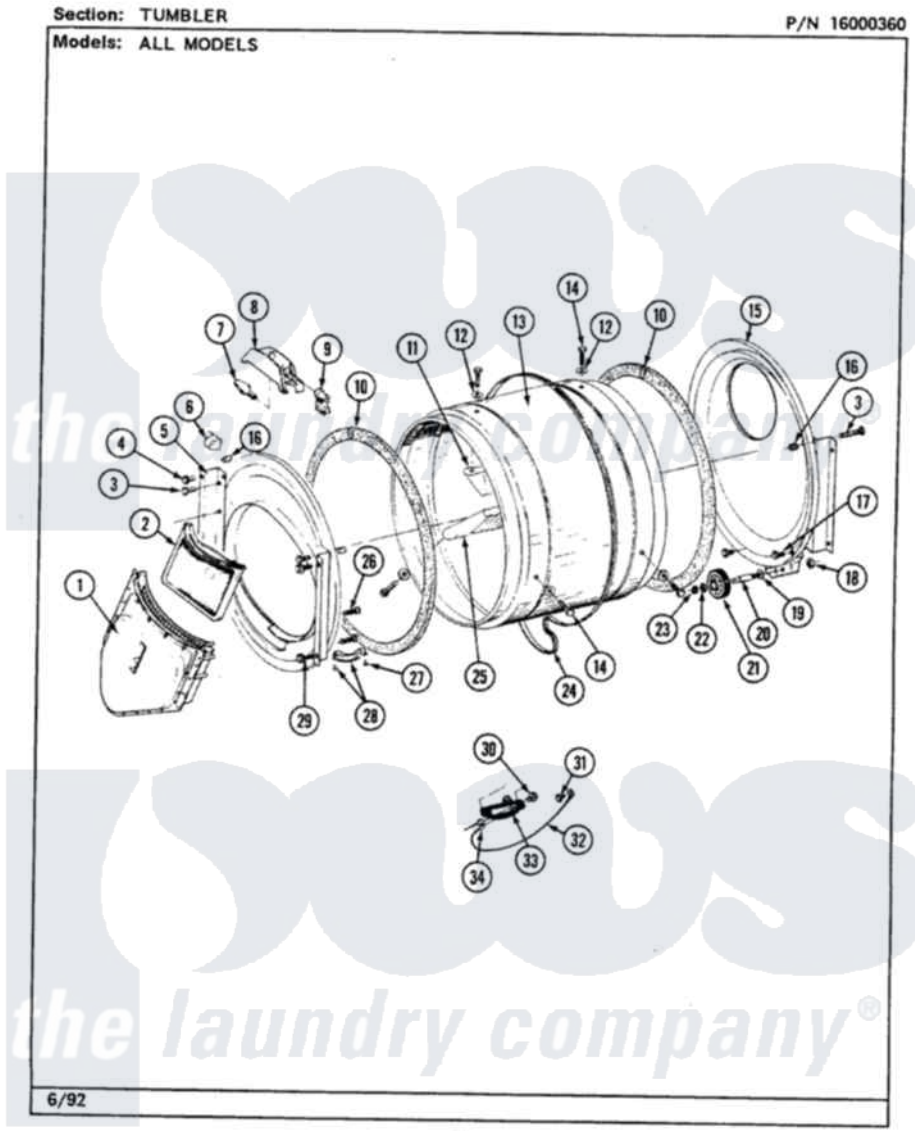

Maytag LDE9801ADL 08 - TUMBLER

Maytag Residential Maytag LDE9801ADL Dryer Parts Parts Diagram 08 - TUMBLER
 Click on the part number to view part

Item	Original Part Number	Replaced By	Status	Part Description
1	Y307112	33001016		Outlet Duct Assembly
2	Y307107	33002970		Lint Filte
3	313764		Not Available	SCREW
4	Y313561			Screw----NA
5	307117			Tumbler Front W/Seal
6	Y310376			Clip, Door Switch Harness
7	Y307100	67001316		Bulb, Light
8	314955	33001496		Lamp- Hold
9	307097	33001496		Lamp- Hold
10	314820			Seal, Tumbler
11	314803	33001012		Baffle
12	314158			Washer, Baffle To Tumbler
13	306663		Not Available	TUMBLER W/BAFFLES
"	314802		Not Available	TUMBLER W/OUT BAFFLES
14	Y310759			Screw, Tumbler Baffles
15	Y308544	33001178		Back, Tumbler

"	Y307114	33001178	Back, Tumbler
16	313915	31-3915	Tech Sheet
17	211294	90767	Screw, 8A X 3/8 HeX Washer Head Tapping
18	312538	33001443	Nut, Hex
19	Y313347	312535	Washer, Vault Mounting Brk.
20	Y312948	6-3129480	Shaft- Tumbler
21	Y303373	12001541	Drum Roller/Washer Assembly--W
22	312535		Washer, Vault Mounting Brk.
23	410233	9703438	Ring-Retrnr
24	Y312959		Poly "V" Belt For Tumbler
25	314804	33001004	Baffle, Tall
26	Y314110	33002917	Screw, No.10-16
27	210720		Rivet, Bearing To Tumbler Fmt
28	306508		Tumbler Bearing Kit ---W
29	Y310632	1163839	Screw
30	Y251119	3177991	Screw
31	211294	90767	Screw, 8A X 3/8 HeX Washer Head Tapping
32	Y303711		Sensor Ground Wire
33	304997		Sensor Assembly With Screws
34	Y312658		Receptacle, Sensor Ground Wire