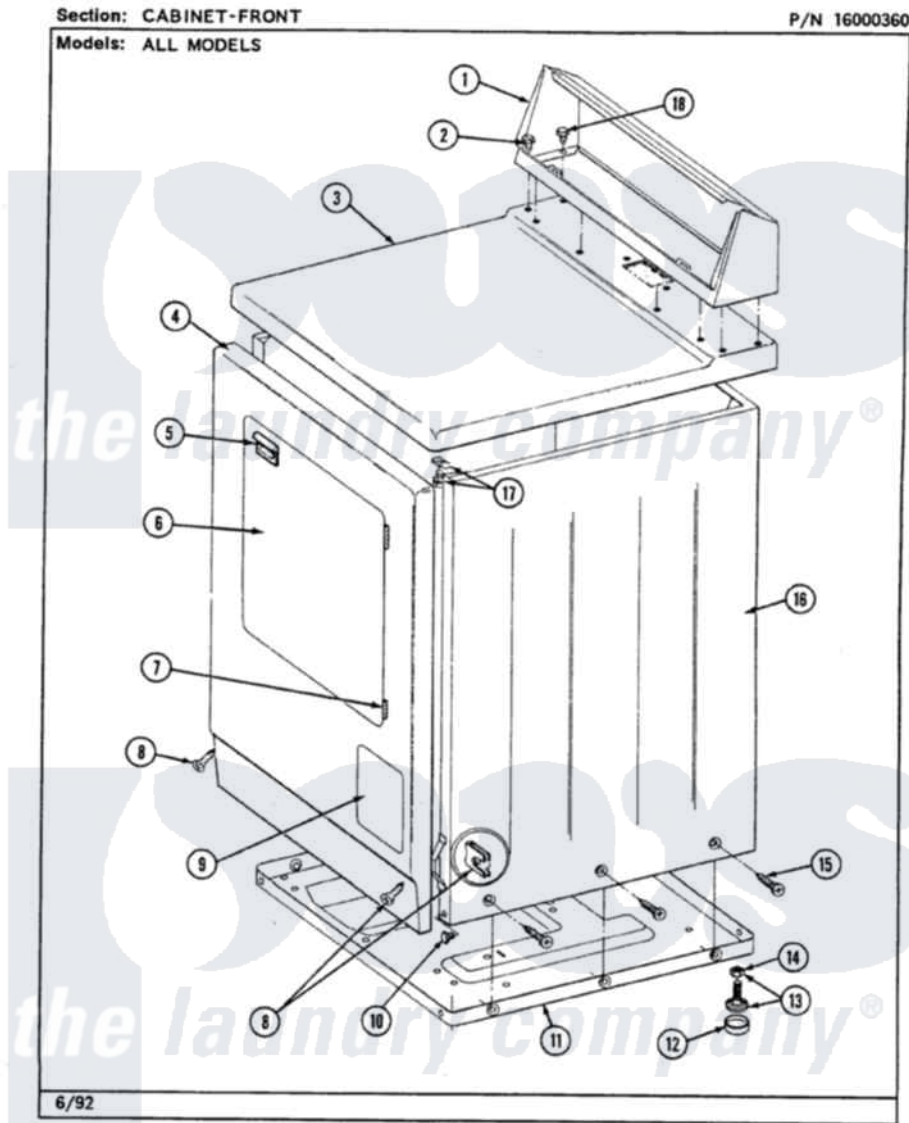

Maytag LDE9801ADW 01 - CABINET-FRONT

6

Maytag Residential Maytag LDE9801ADW Dryer Parts Parts Diagram 01 - CABINET-FRONT
Click on the part number to view part

Item	Original Part Number	Replaced By	Status	Part Description
1	Y305193			Console
2	Y313559			Screw
3	307104			Top Cover Assembly
4	308000			Panel, Front
5	314946			Handle White
6	314966			Panel, Outer
"	Y307111		Not Available	DOOR ASSY. COMPLETE (WHT)
7	307099	33001230		Hinge, Door
8	204439			Screw And Fstner Assembly
10	Y310632	1163839		Screw
11	Y303361		Not Available	BASE ASSY. (UPPER & LOWER)
12	Y314137			Foot, Rubber
13	Y305086			Adjustable Leg And Nut
14	Y052740	62739		Nut, Lock
15	213007			Xfor Cabinet See Cabinet,

15	213007		Back
16	307124		Cabinet
17	204445		Screw And Fastener Assembly
18	211294	90767	Screw, 8A X 3/8 HeX Washer Head Tapping