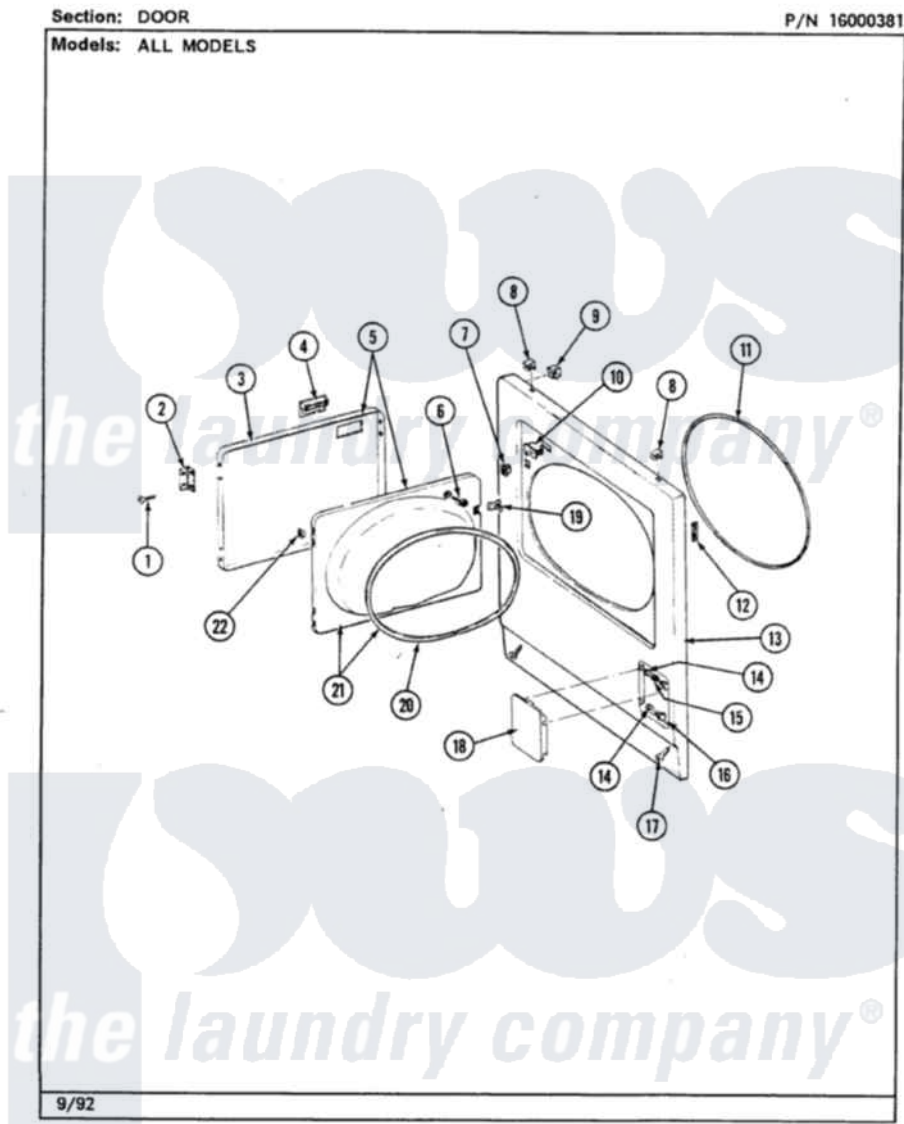

Maytag LDE9801ADW 02 - CABINET-REAR

8

Maytag [Residential Maytag LDE9801ADW Dryer Parts](#) Parts Diagram 02 - CABINET-REAR
Click on the part number to view part

Item	Original Part Number	Replaced By	Status	Part Description
1	Y312905		Not Available	COVER, TERMINAL
2	Y313561			Screw----NA
3	311484	112432		Nut
4	Y312184			Strap, Grounding
5	400008			Block, Terminal
6	Y312904			Bracket, Terminal Block
7	Y312209	W10001200		Screw
8	Y311270			Washer, Terminal Block
9	Y310632	1163839		Screw
10	Y311423	489483		Screw 10-32 X 1/2
11	305168	33002916		Power Cord, Canadian 240V
13	215075			Fastener, Control Panel To Console
14	210932			Screw, No.8 X 9/16 Ctsk Note: Screw, Inlet Duct
15	Y305193			Console LABEL, ELECTRICAL INSTR.

16	214519		PART NOT USED-GAS MODELS ONLY
17	303846	22003781	Screw, Ground Strap
20	Y313559		Screw
21	211294	90767	Screw, 8A X 3/8 HeX Washer Head Tapping
22	Y312951	Not Available	ACCESS COVER, BACK
23	Y305086		Adjustable Leg And Nut
24	Y314137		Foot, Rubber
25	Y052740	62739	Nut, Lock
26	Y303361	Not Available	BASE ASSY. (UPPER & LOWER)
27	213077	Not Available	CAP FOR TIMER KNOB
28	307124		Cabinet
29	307104		Top Cover Assembly