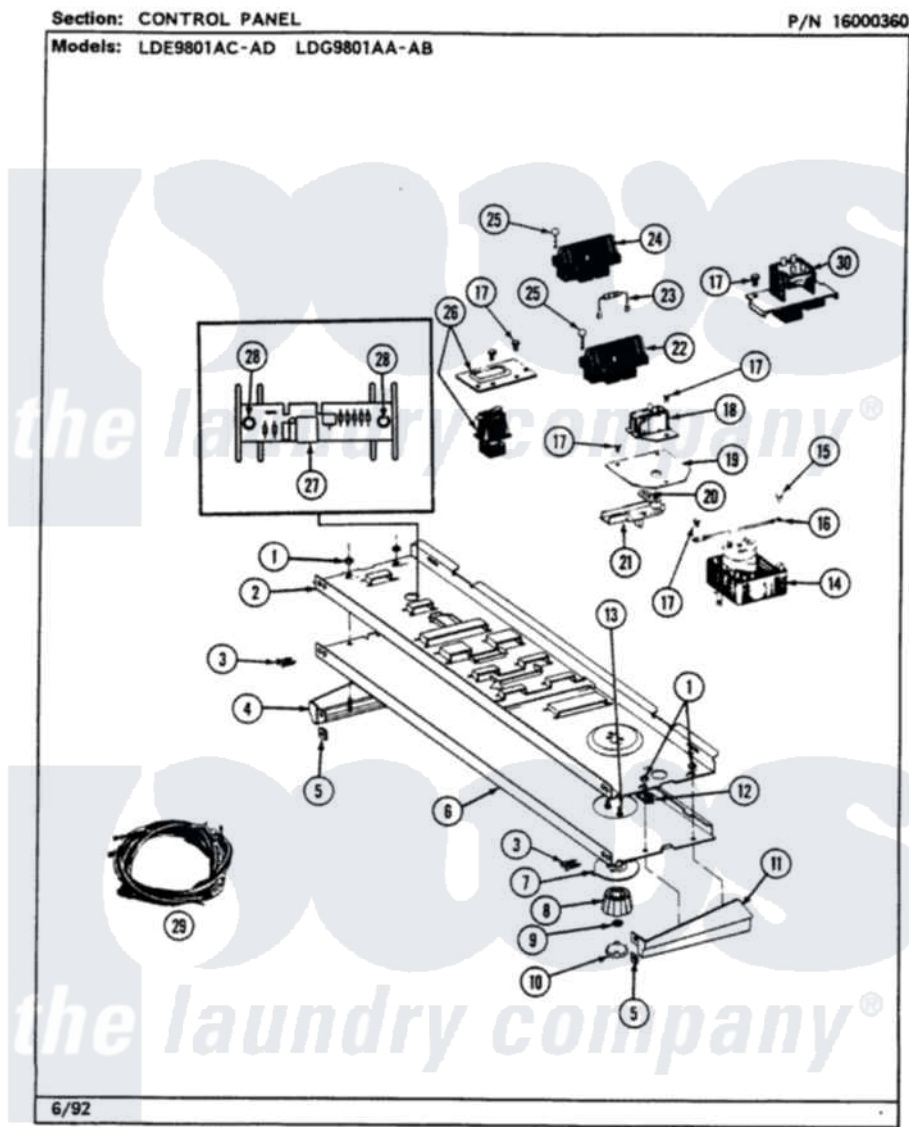

Maytag LDE9801ADW 03 - CONTROL PANEL

Maytag Residential Maytag LDE9801ADW Dryer Parts Parts Diagram 03 - CONTROL PANEL
 Click on the part number to view part

Item	Original Part Number	Replaced By	Status	Part Description
1	214872			Palnut, End Cap Note: Nut, Lamp Holder
2	314184			Back Up Plate
3	210932			Screw, No.8 X 9/16 Ctsk Note: Screw, Inlet Duct
4	207215		Not Available	END CAP LH
5	214894			Fastener, End Cap
6	308073			Control Panel
7	315042			Dial Skirt
8	315041			Knob, Timer
9	312273			Nut, Control Knob
10	215821		Not Available	CAP, KNOB
11	207216		Not Available	END CAP RH
12	214897			Pad, Control Panel
13	315317	488234		Screw 8-32 X 1/4
14	Y308188			Timer
15	211204	00767		Screw, 8A X 3/8 HeX Washer

15	211294	30707		Head Tapping
16	204807			Ground Wire, Supp. Plte To Top Cover
17	211168	W10139210		Screw, 8-18 X 5/16
18	Y305204		Not Available	BUZZER - ADJUSTABLE
19	314169	313610		Hndle-Door
20	314171		Not Available	PIVOT ARM FOR BUZZER
21	307364		Not Available	SLIDE ASSY
22	307304		Not Available	TEMP CONTROL SWITCH 3 BUTTON
23	306916			Resistor, Med Temp Elec
24	307304		Not Available	TEMP CONTROL SWITCH 3 BUTTON
25	213117	67006908		Screw, Ice Rack
26	307305			Switch Push To Start
27	Y308110	33001212		Board, Control-Moisture Sensor
28	Y251119	3177991		Screw
29	Y308183			Wire Harness
30	307310			Press Care Switch