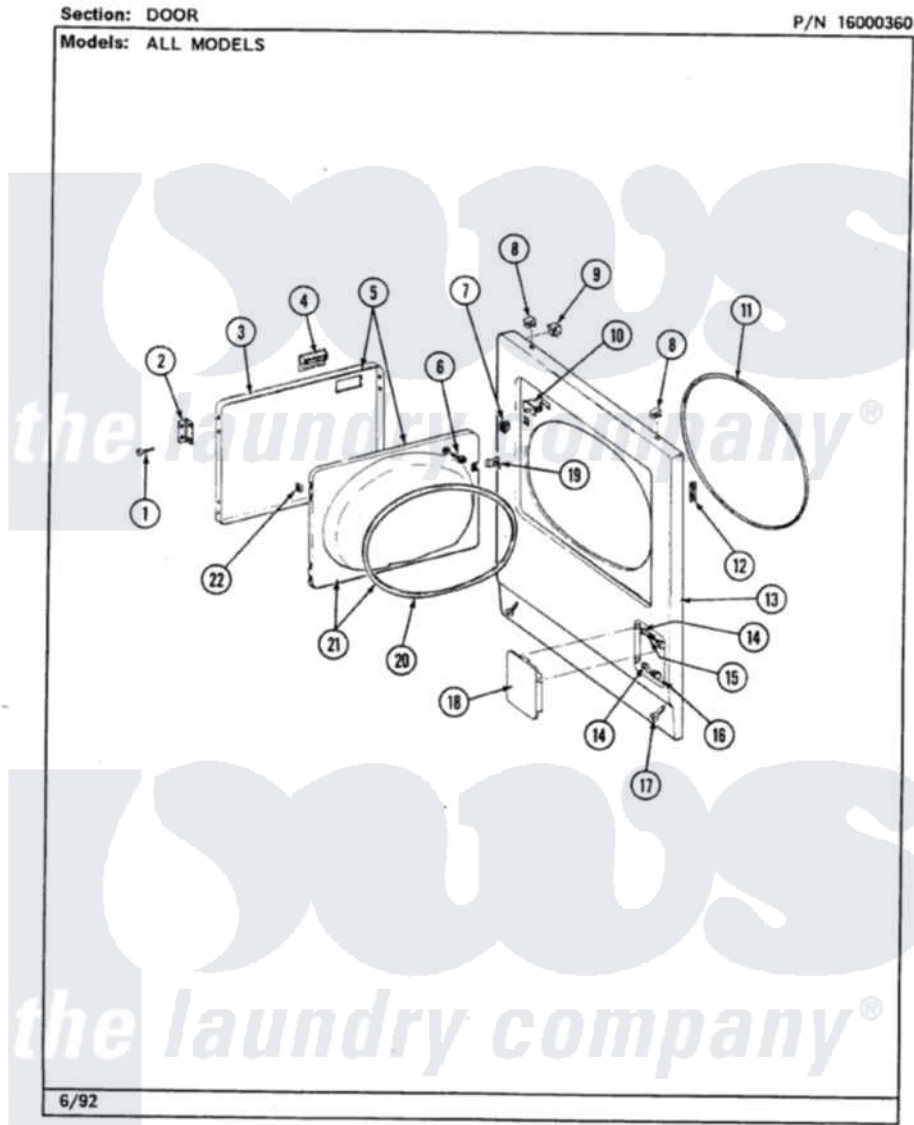

Maytag LDE9801ADW 04 - DOOR

10

Maytag [Residential Maytag LDE9801ADW Dryer Parts](#) Parts Diagram 04 - DOOR
Click on the part number to view part

Item	Original Part Number	Replaced By	Status	Part Description
1	Y314062			Screw, Door Hinge And Panel
2	307099	33001230		Hinge, Door
3	314966			Panel, Outer
4	314946			Handle White
5	Y307111		Not Available	DOOR ASSY. COMPLETE (WHT)
6	312960	489355		Screw, 8 X 1/2
7	306436			Door Latch Kit-W
8	212982	22001650		Fastener, Spring
9	Y310376			Clip, Door Switch Harness
10	Y305754	W10169313		Switch-Dor
11	314937			Seal, Front Panel
12	Y313907			Fastener, Twin
13	308000			Panel, Front
19	314936	33001305		Strike, Door
20	314935	33001192		Seal, Door
21	307098		Not Available	DOOR, INNER (W/SEAL)

22	315441	Not Available	LABEL, INSTRUCTION CANADA
"	314941	Not Available	LABEL, INSTRUCTION
"	Y313910		Clip, Door Liner To Outer Panel