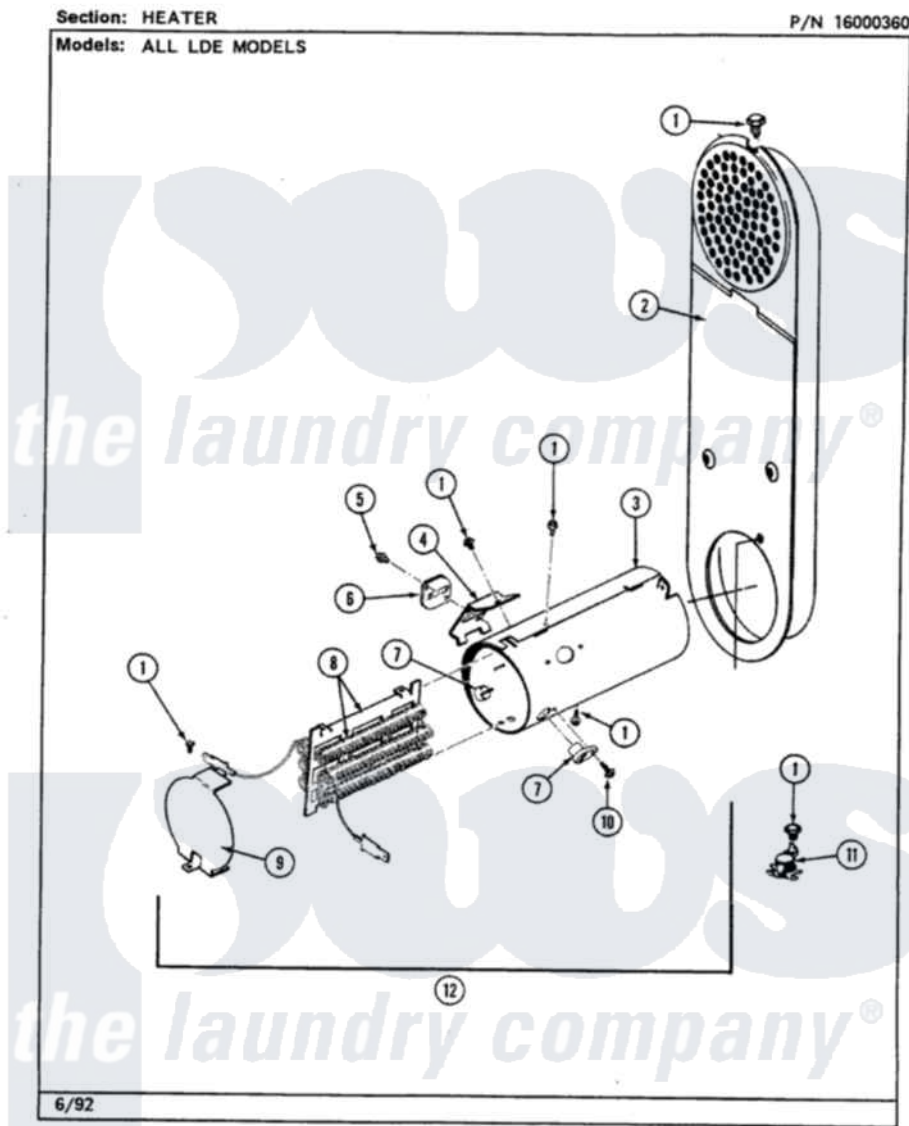

Maytag LDE9801ADW 05 - HEATER

14

Maytag [Residential Maytag LDE9801ADW Dryer Parts](#) Parts Diagram 05 - HEATER
Click on the part number to view part

Item	Original Part Number	Replaced By	Status	Part Description
1	211294	90767		Screw, 8A X 3/8 HeX Washer Head Tapping
2	308503		Not Available	INLET DUCT ASSEMBLY
"	307120		Not Available	INLET DUCT ASSY.
3	314995			Enclosure, Heater
4	315346			Bracket, Thermal Fuse
5	314848	W10116760		Screw
6	307473			Fuse, Thermal
7	314998			Insulator, Terminal
8	307184	Y308612		Heater Sub-Assembly
9	314999			Shield, Radiant
10	314554		Not Available	SCREW
11	308217			Thermostat, Hi-Limit
"	303396			Thermostat, Hi-Limit
12	307178			Heater Assembly