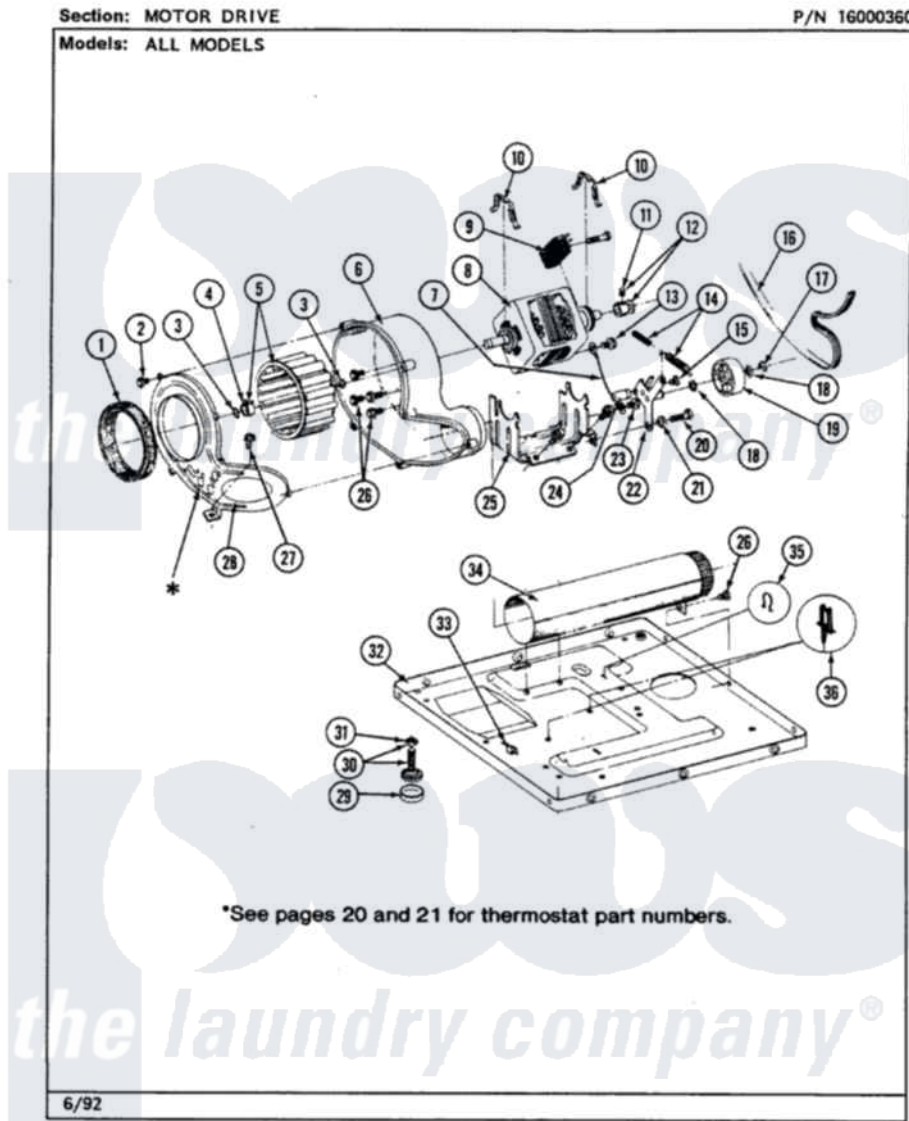

Maytag LDE9801ADW 06 - MOTOR DRIVE

Maytag [Residential Maytag LDE9801ADW Dryer Parts](#) Parts Diagram 06 - MOTOR DRIVE
 Click on the part number to view part

Item	Original Part Number	Replaced By	Status	Part Description
1	Y312901			Seal, Housing Cover
2	Y312961	W10116751		Screw
3	410233	9703438		Ring-Retrn
4	312967			Clamp, Blower Housing
5	Y303836			Blower Wheel Assembly And Clamp
6	Y312893			Housing, Blower
7	901220			Ground Wire
8	Y303358	W10410999		Motor-Drve
9	306207		Not Available	(PROD. No.303358-8 & No.303358-9)
"	Y303877		Not Available	SWITCH, MOTOR EXTERNAL START No.303358-2, No.303358-4, 303358-7
"	Y303879			Switch, Motor External Start
10	Y015825			Clip, Motor To Motor Support
11	Y053241			Set Screw, Motor Pulley
12	Y305185	6-3051850		Pulley- MO

13	910343	488234	Screw 8-32 X 1/4
14	Y303945		IDLER SPRING ASSY. W/PLUG
15	Y312961	W10116751	Screw
16	Y312959		Poly "V" Belt For Tumbler
17	312958	354987	Ring, Retaining
18	Y312527		Washer, Idler Shaft
19	Y303705	6-3037050	Pulley- ID
20	Y014874		Screw, Idler Arm And Sleeve
21	Y312894	315772	Sleeve, Idler Arm
22	Y303363	6-3033630	Idler Arm
23	211294	90767	Screw, 8A X 3/8 HeX Washer Head Tapping
24	Y313582	W10116756	Spacer
25	312897		Not Available SUPPORT, MOTOR
26	Y310632	1163839	Screw
27	Y313561		Screw----NA
28	314846		Cover, Blower Housing
29	Y314137		Foot, Rubber
30	Y305086		Adjustable Leg And Nut
31	Y052740	62739	Nut, Lock
32	Y303361		Not Available BASE ASSY. (UPPER & LOWER)
33	Y310376		Clip, Door Switch Harness
34	Y303442		EXHAUST DUCT ASSEMBLY
35	410490		Spring, Retainer Wire Harness
36	Y313262	W10116752	Retainer-