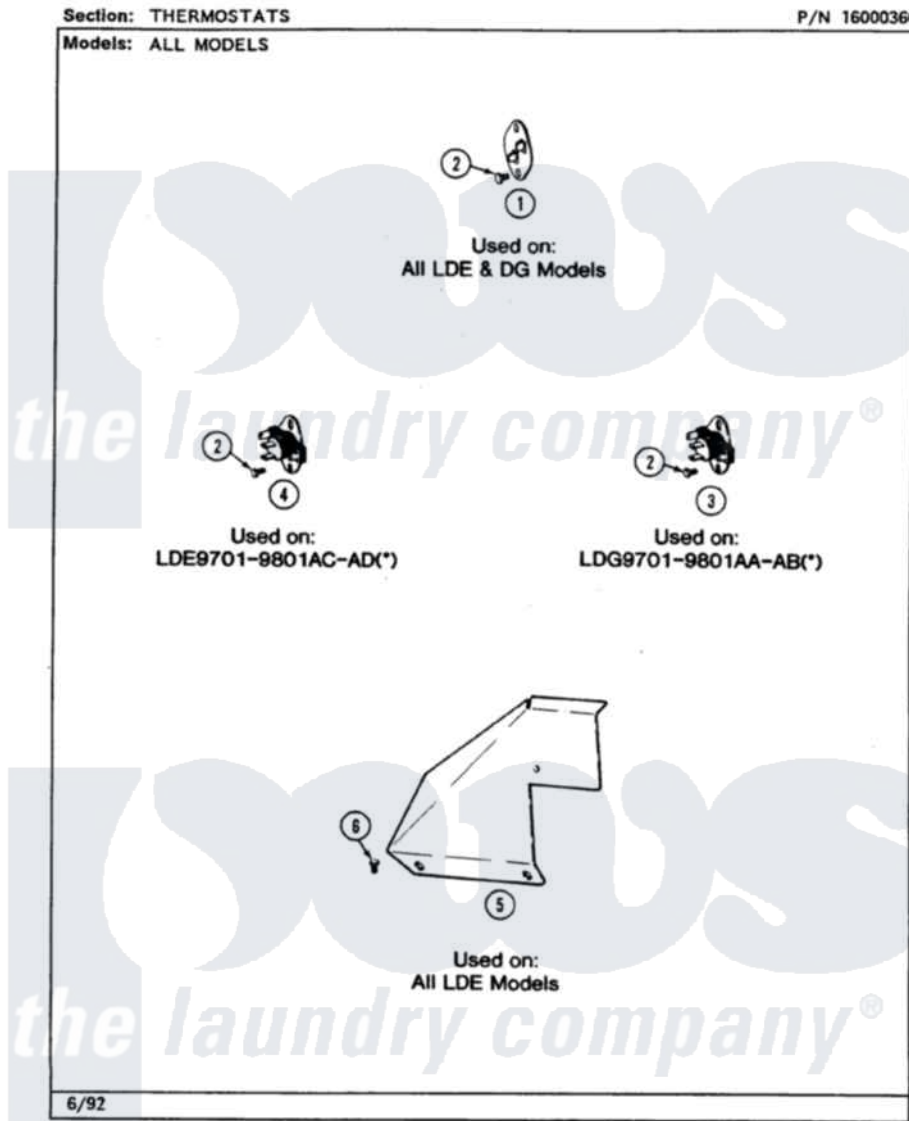

Maytag LDE9801ADW 07 - THERMOSTATS

20

Maytag [Residential Maytag LDE9801ADW Dryer Parts](#) Parts Diagram 07 - THERMOSTATS
Click on the part number to view part

Item	Original Part Number	Replaced By	Status	Part Description
1	306604			Cut-Off, Thermal Part Not Used
2	211294	90767		Screw, 8A X 3/8 HeX Washer Head Tapping
4	306911			Thermostat, Multi-Temp
5	315122		Not Available	COVER, THERMOSTAT PART NOT USED (MDE ONLY)
6	Y310632	1163839		Screw