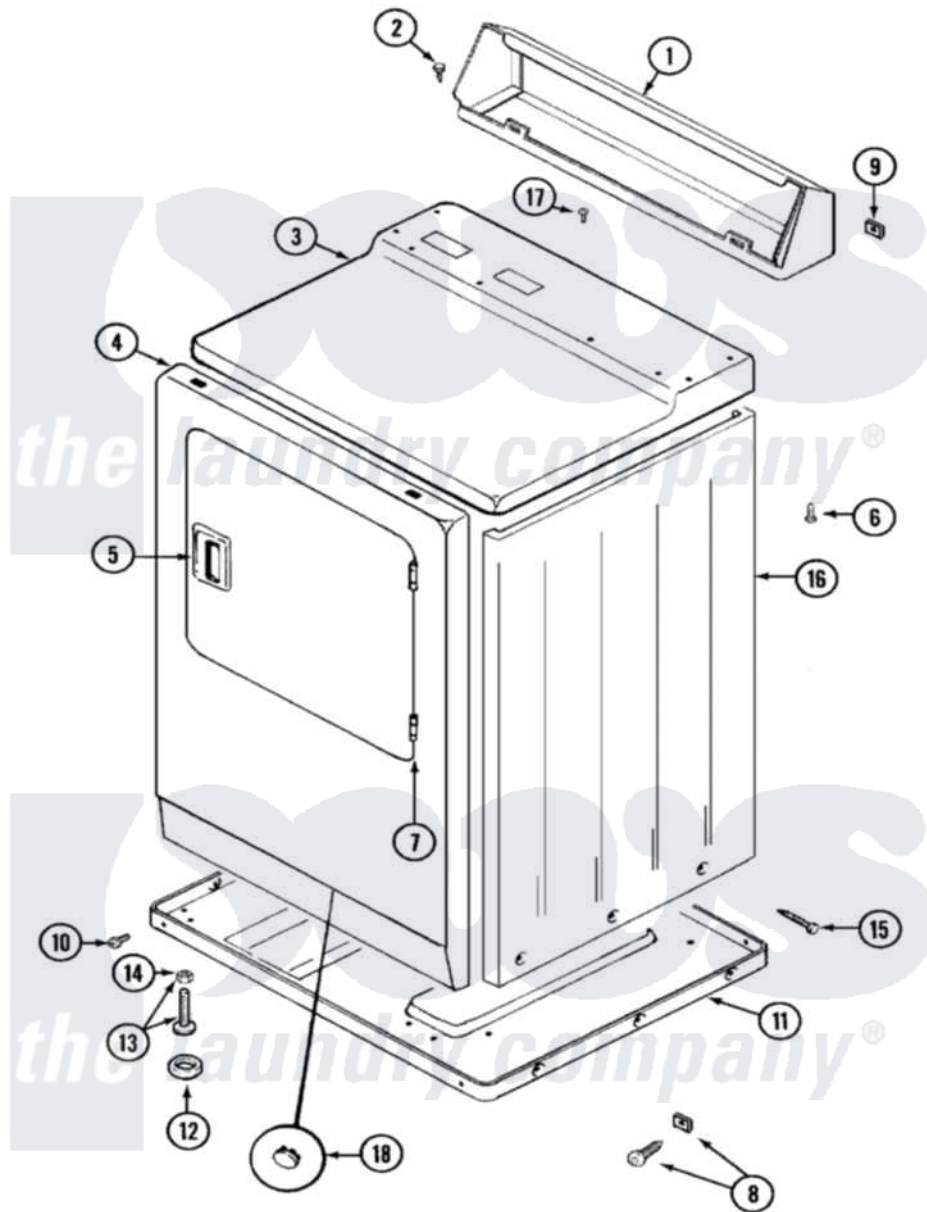

# Maytag LDE9804ACE 01 - CABINET-FRONT

Maytag Residential Maytag LDE9804ACE Dryer Parts Parts Diagram 01 - CABINET-FRONT  
 Click on the part number to view part

Item	Original Part Number	Replaced By	Status	Part Description
1	<a href="#">Y305193</a>			Console
2	216423	<a href="#">3370225</a>		Screw
3	<a href="#">33001165</a>			Top Cover Assembly
4	33001221	<a href="#">22001817</a>		Sheet, Sound Damper
"	<a href="#">33001242</a>			Panel, Front
5	<a href="#">33001241</a>			Handle, Door
6	<a href="#">214354</a>			Screw, Top Cover To Cabnt.
7	<a href="#">33001230</a>			Hinge, Door
8	<a href="#">204439</a>			Screw And Fstner Assembly
9	<a href="#">215075</a>			Fastener, Control Panel To Console
10	<a href="#">Y313561</a>			Screw----NA
"	Y310632	<a href="#">1163839</a>		Screw
11	Y303361		Not Available	BASE ASSY. (UPPER & LOWER)
12	<a href="#">Y314137</a>			Foot, Rubber
13	<a href="#">Y305086</a>			Adjustable Leg And Nut

14	Y052740	<a href="#">62739</a>	Nut, Lock
15	<a href="#">213007</a>		Xfor Cabinet See Cabinet, Back
16	33001159	<a href="#">33001327</a>	Cabinet
17	210186	<a href="#">3370225</a>	Screw
18	33001132	<a href="#">33002342</a>	Plug, Sifht Hole