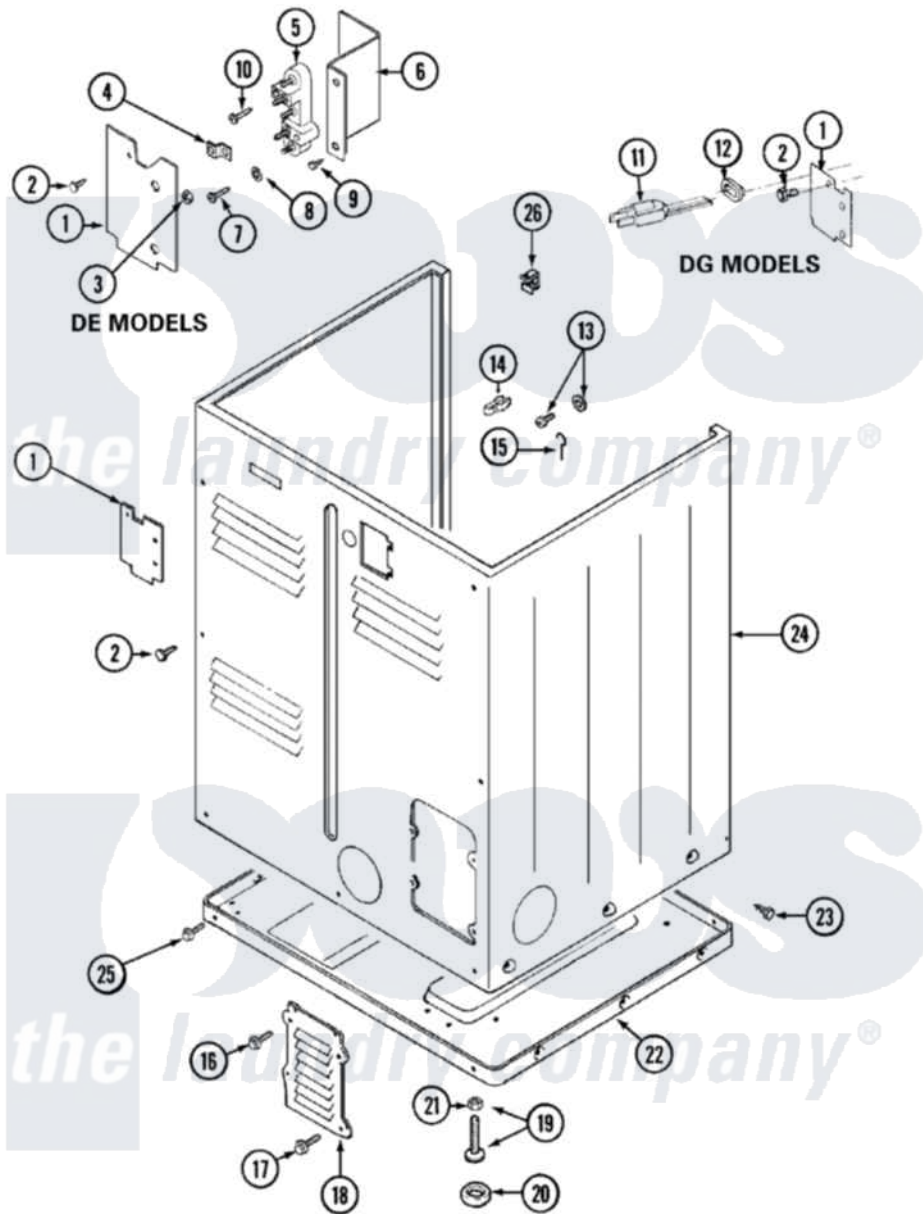

Maytag LDE9804ACE 02 - CABINET-REAR

Maytag [Residential Maytag LDE9804ACE Dryer Parts](#) Parts Diagram 02 - CABINET-REAR
 Click on the part number to view part

Item	Original Part Number	Replaced By	Status	Part Description
1	Y312905		Not Available	COVER, TERMINAL
2	Y313561			Screw----NA
3	311484	112432		Nut
4	Y312184			Strap, Grounding
5	400008			Block, Terminal
6	Y312904			Bracket, Terminal Block
7	Y312209	W10001200		Screw
8	Y311270			Washer, Terminal Block
9	Y310632	1163839		Screw
10	33001245			Screw----NA
13	303846	22003781		Screw, Ground Strap
14	301548			Clamp, Ground Wire
15	204807			Ground Wire, Supp. Plte To Top Cover
16	Y313559			Screw
17	211294	90767		Screw, 8A X 3/8 HeX Washer Head Tapping

18	Y312951	Not Available	ACCESS COVER, BACK
19	Y305086		Adjustable Leg And Nut
20	Y314137		Foot, Rubber
21	Y052740	62739	Nut, Lock
22	Y303361	Not Available	BASE ASSY. (UPPER & LOWER)
23	213007		Xfor Cabinet See Cabinet, Back
24	33001159	33001327	Cabinet
25	Y310632	1163839	Screw
"	Y313561		Screw----NA