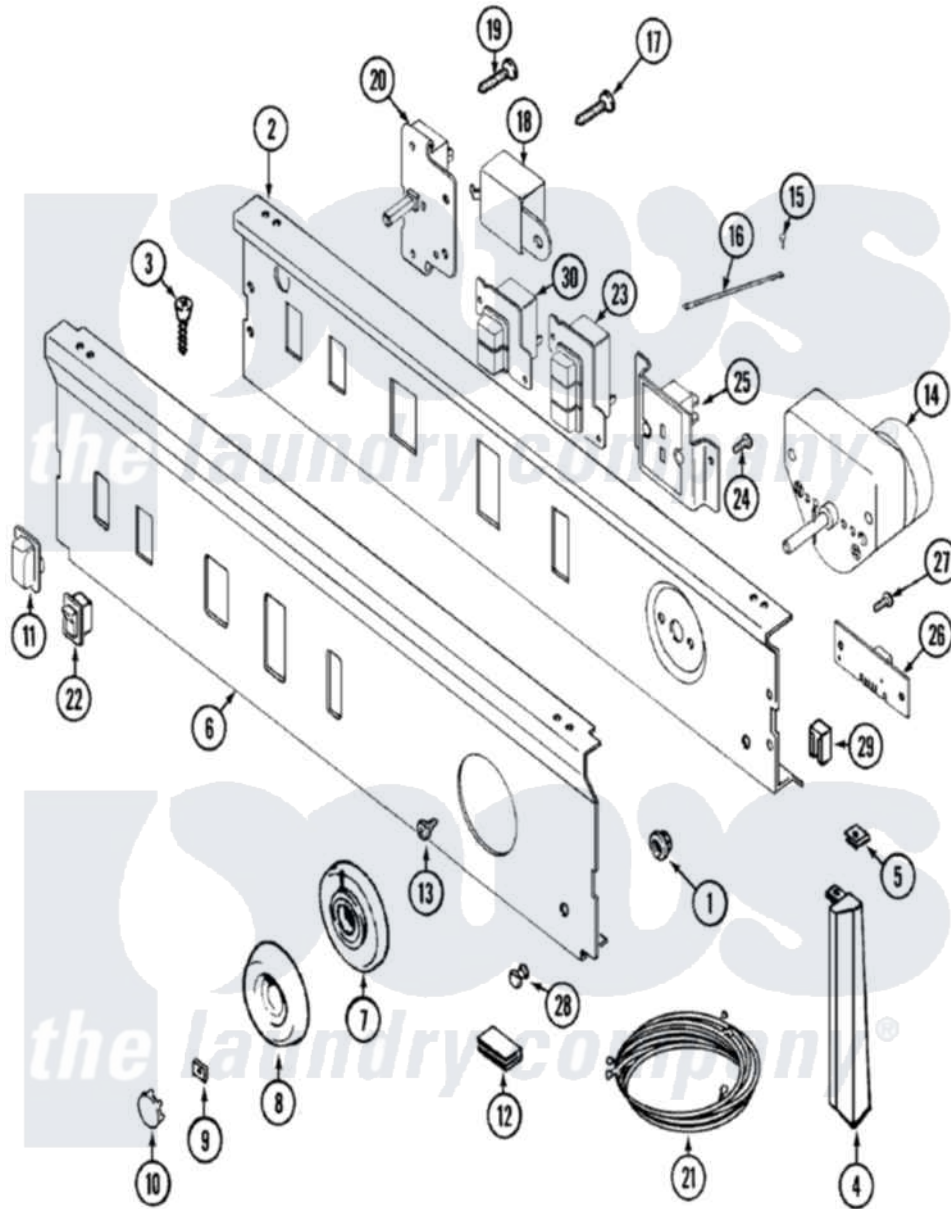

Maytag LDE9804ACL 03 - CONTROL PANEL

Maytag Residential Maytag LDE9804ACL Dryer Parts Parts Diagram 03 - CONTROL PANEL
 Click on the part number to view part

Item	Original Part Number	Replaced By	Status	Part Description
1	214872			Palnut, End Cap Note: Nut, Lamp Holder
2	33001265			Plate, Support
3	314728	210932		Screw, No.8 X 9/16 Ctsk Note: Screw, Inlet Duct
4	22001288			End Cap, Control Panel
"	22001290			End Cap, Control Panel
5	214894			Fastener, End Cap
6	33001092			Panel, Control
7	33001182		Not Available	SKIRT, TIMER DIAL (BLK)
8	315041			Knob, Timer
9	312273			Nut, Control Knob
10	216193		Not Available	CAP, TIMER KNOB (BLK)
11	33001186		Not Available	BUTTON (BLK)
12	214897			Pad, Control Panel
13	315317	488234		Screw 8-32 X 1/4
14	33001035			Timer

15	210186	3370225	Screw
16	204807		Ground Wire, Supp. Plte To Top Cover
17	315317	488234	Screw 8-32 X 1/4
18	Y308205	33001623	Buzzer, Non-Adjustable
19	315317	488234	Screw 8-32 X 1/4
20	33001232	Not Available	SWITCH, PUSH TO START
21	33001532		Harness, Wire
"	33001336	Not Available	WIRE HARNESS, MAIN
"	33001133		Wire Harness, Main
22	22001134	22001135	Switch, Rocker
23	33001217		Switch, Push Button
24	315317	488234	Screw 8-32 X 1/4
25	33001046		Display, Dryness Assembly
26	33001212		Board, Control-Moisture Sensor
27	315317	488234	Screw 8-32 X 1/4
28	22001215	7730P011-60	Lens, Indicator Light
29	33001224		Light, Indicator
30	33001219		Switch, Push Button
31	16000327	Not Available	GUIDE, QUICK REF. - MAYTAG
"	33001260	Not Available	MANUAL, USE & CARE