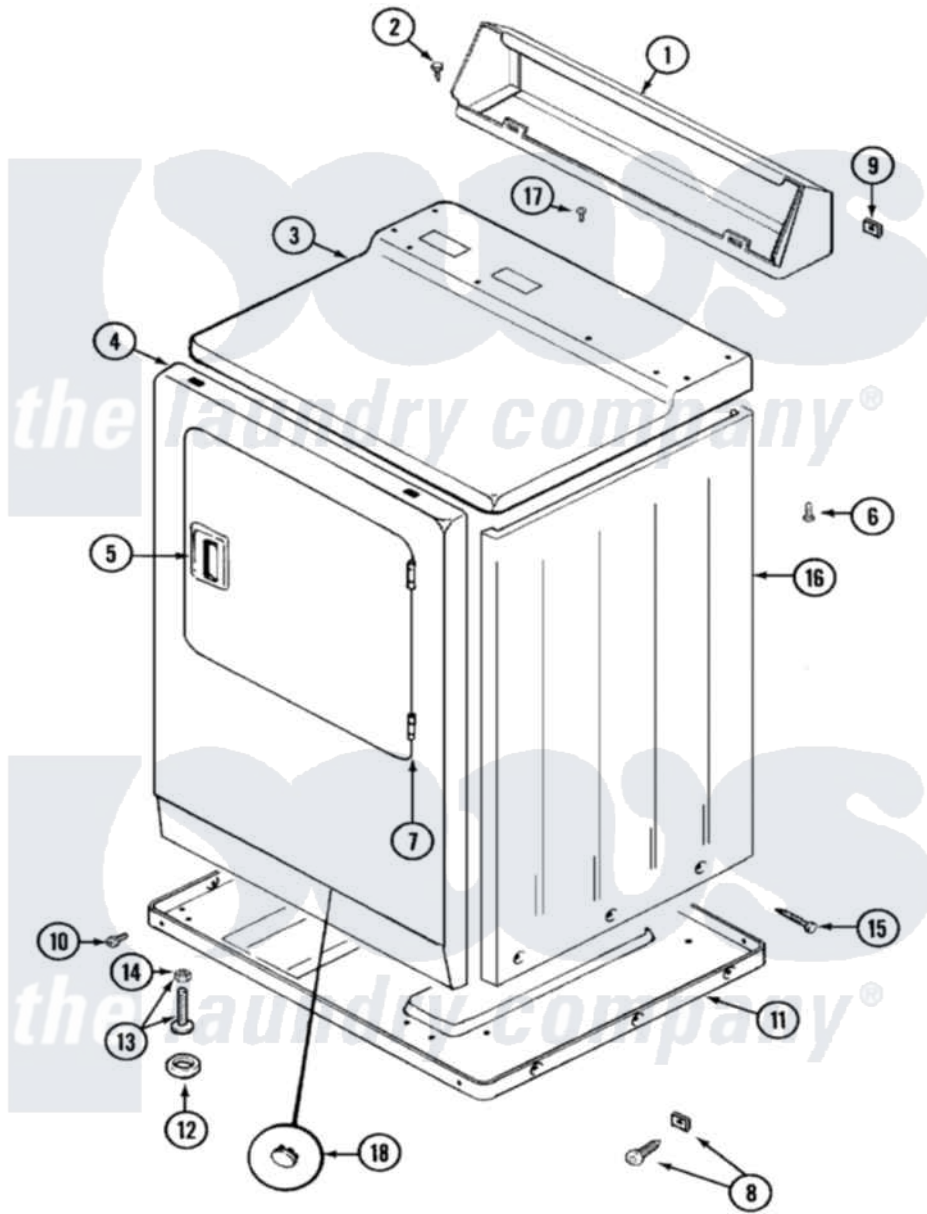

Maytag LDE9804ACM 01 - CABINET-FRONT (LDE9804ACM & LDG9804AAM)

Maytag Residential Maytag LDE9804ACM Dryer Parts Parts Diagram 01 - CABINET-FRONT (LDE9804ACM & LDG9804AAM)

Click on the part number to view part

Item	Original Part Number	Replaced By	Status	Part Description
1	305193L			Console
2	216423	3370225		Screw
3	33001166		Not Available	COVER, TOP (ALM)---NA
4	33001221	22001817		Sheet, Sound Damper
"	33001258	33001242		Panel, Front
5	33001254	37001047		Handle, Door
6	214354			Screw, Top Cover To Cabnt.
7	33001230			Hinge, Door
8	204439			Screw And Fstner Assembly
9	215075			Fastener, Control Panel To Console
10	Y313561			Screw---NA
"	Y310632	1163839		Screw
11	Y303361		Not Available	BASE ASSY. (UPPER & LOWER)

12	Y314137		Foot, Rubber
13	Y305086		Adjustable Leg And Nut
14	Y052740	62739	Nut, Lock
15	213007		Xfor Cabinet See Cabinet, Back
16	33001160	Not Available	CABINET (ALM)
17	210186	3370225	Screw
18	33001168	Not Available	PLUG, SIGHT HOLE (ALM)