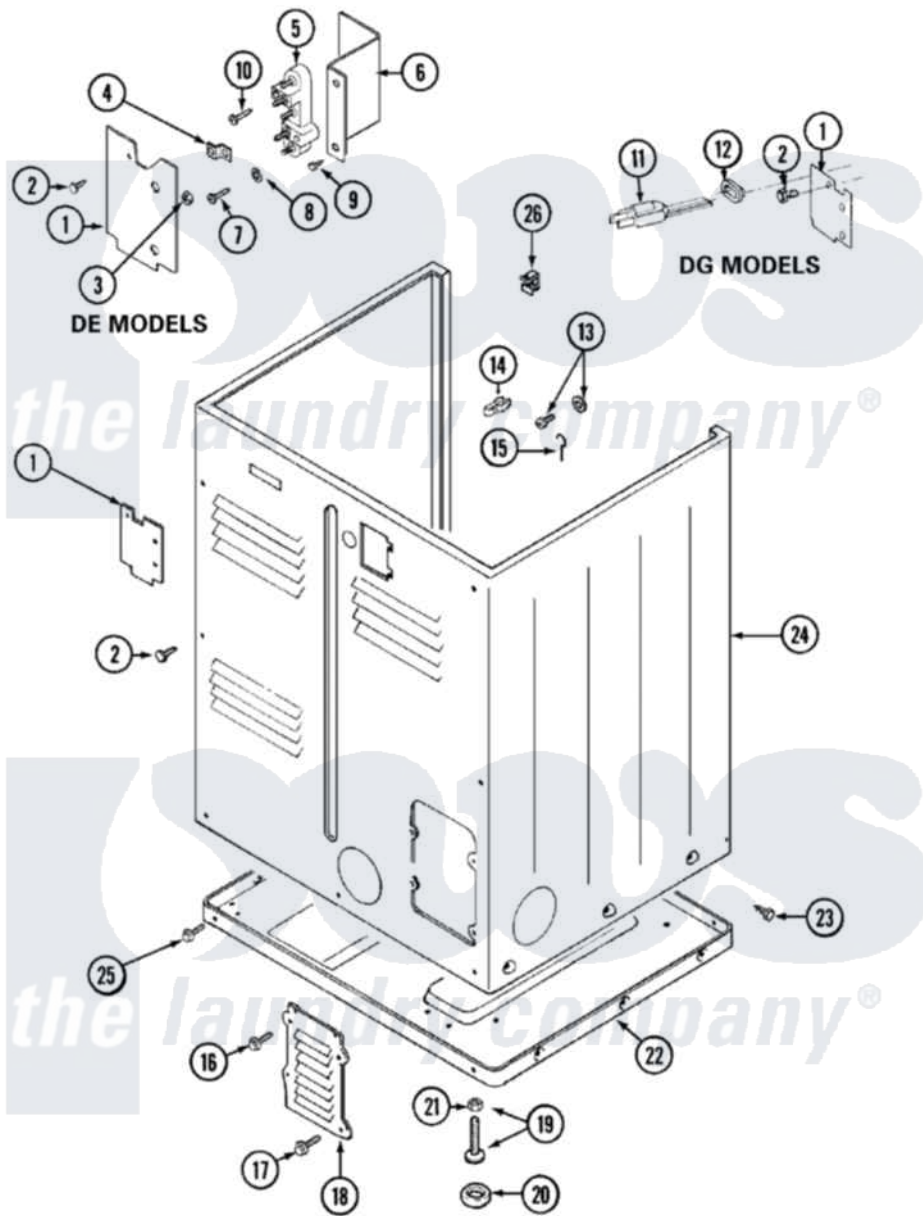

**Maytag LDE9804ACM 02 - CABINET-REAR (LDE9804ACM & LDG9804AAM)**

Maytag Residential Maytag LDE9804ACM Dryer Parts Parts Diagram 02 - CABINET-REAR (LDE9804ACM & LDG9804AAM)

Click on the part number to view part

Item	Original Part Number	Replaced By	Status	Part Description
1	Y312905		Not Available	COVER, TERMINAL
2	<a href="#">Y313561</a>			Screw----NA
3	311484	<a href="#">112432</a>		Nut
4	<a href="#">Y312184</a>			Strap, Grounding
5	<a href="#">400008</a>			Block, Terminal
6	<a href="#">Y312904</a>			Bracket, Terminal Block
7	Y312209	<a href="#">W10001200</a>		Screw
8	<a href="#">Y311270</a>			Washer, Terminal Block
9	Y310632	<a href="#">1163839</a>		Screw
10	<a href="#">33001245</a>			Screw----NA
13	303846	<a href="#">22003781</a>		Screw, Ground Strap
14	<a href="#">301548</a>			Clamp, Ground Wire
15	<a href="#">204807</a>			Ground Wire, Supp. Plte To Top Cover
16	<a href="#">Y313559</a>			Screw

17	211294	<a href="#">90767</a>	Screw, 8A X 3/8 HeX Washer Head Tapping
18	Y312951	Not Available	ACCESS COVER, BACK
19	<a href="#">Y305086</a>		Adjustable Leg And Nut
20	<a href="#">Y314137</a>		Foot, Rubber
21	Y052740	<a href="#">62739</a>	Nut, Lock
22	Y303361	Not Available	BASE ASSY. (UPPER & LOWER)
23	<a href="#">213007</a>		Xfor Cabinet See Cabinet, Back
24	33001160	Not Available	CABINET (ALM)
25	Y310632	<a href="#">1163839</a>	Screw
"	<a href="#">Y313561</a>		Screw----NA