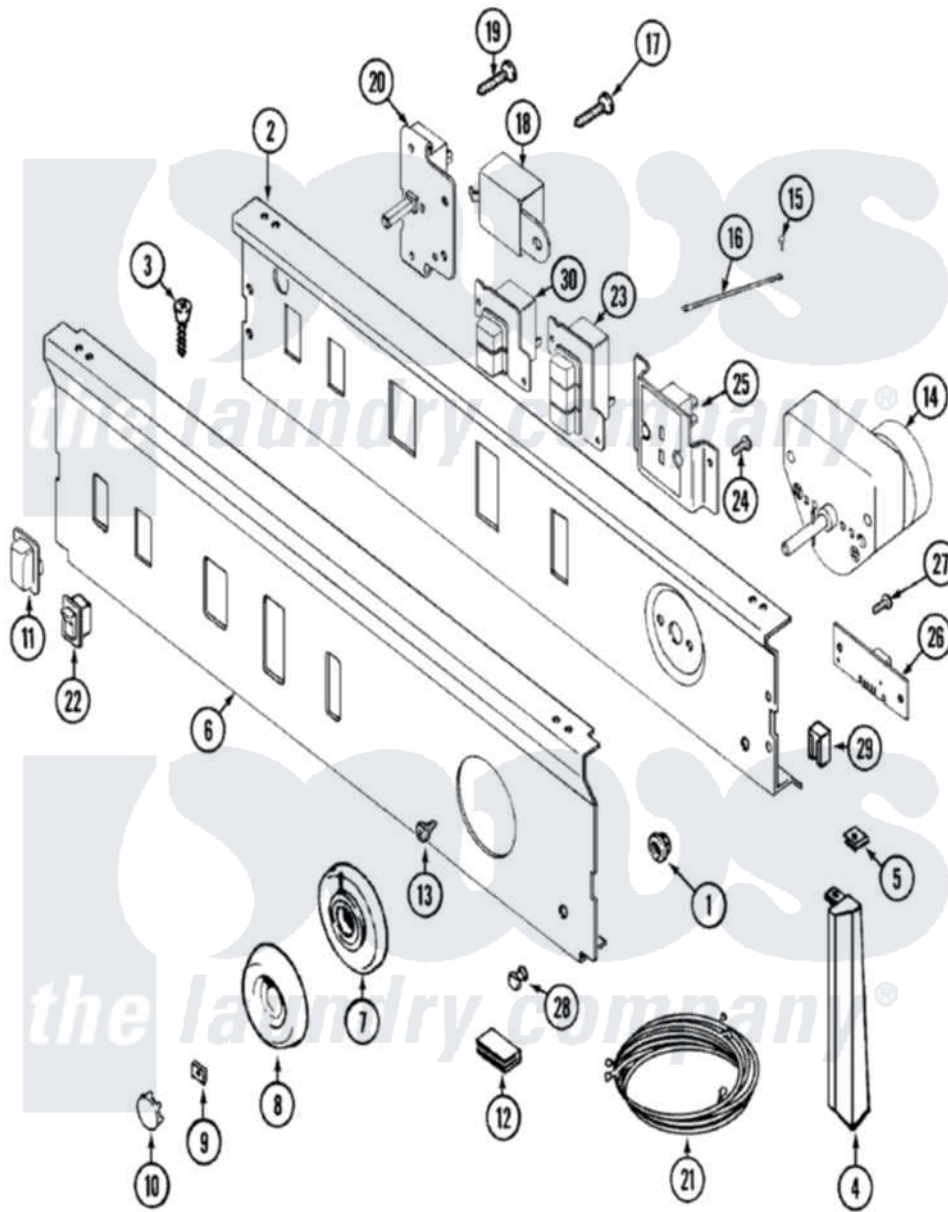

Maytag LDE9804ACM 03 - CONTROL PANEL (LDE9804ACM & LDG9804AAM)

Maytag Residential Maytag LDE9804ACM Dryer Parts Parts Diagram 03 - CONTROL PANEL (LDE9804ACM & LDG9804AAM)

Click on the part number to view part

Item	Original Part Number	Replaced By	Status	Part Description
1	214872			Palnut, End Cap Note: Nut, Lamp Holder
2	33001265			Plate, Support
3	210932			Screw, No.8 X 9/16 Ctsk Note: Screw, Inlet Duct
4	22001567			Cap, End
"	22001566	22001293		End Cap, Control Panel
"	22001293			End Cap, Control Panel
"	22001292	22001567		Cap, End
5	214894			Fastener, End Cap
6	33001456		Not Available	PANEL, CONTROL (ALM)
7	33001372		Not Available	SKIRT, TIMER DIAL (ALM)
8	33001282	33002325		Knob Assembly
9	312273			Nut, Control Knob
10	216424		Not Available	CAP, KNOB (ALM)

11	33001450	33001371	Button, Push-To-Start
12	214897		Pad, Control Panel
13	315317	488234	Screw 8-32 X 1/4
14	33001035		Timer
15	210186	3370225	Screw
16	204807		Ground Wire, Supp. Plte To Top Cover
17	315317	488234	Screw 8-32 X 1/4
18	Y308205	33001623	Buzzer, Non-Adjustable
19	315317	488234	Screw 8-32 X 1/4
20	33001232	Not Available	SWITCH, PUSH TO START
21	33001532		Harness, Wire
"	33001336	Not Available	WIRE HARNESS, MAIN
22	22001282	22001135	Switch, Rocker
23	33001457	33001217	Switch, Push Button
24	315317	488234	Screw 8-32 X 1/4
25	33001045	Not Available	DISPLAY, DRYNESS ASY. (ALM)
26	33001212		Board, Control-Moisture Sensor
27	315317	488234	Screw 8-32 X 1/4
28	22001215	7730P011-60	Lens, Indicator Light
29	33001224		Light, Indicator
30	33001455	33001219	Switch, Push Button
31	33001260	Not Available	MANUAL, USE & CARE
"	16000327	Not Available	GUIDE, QUICK REF. - MAYTAG