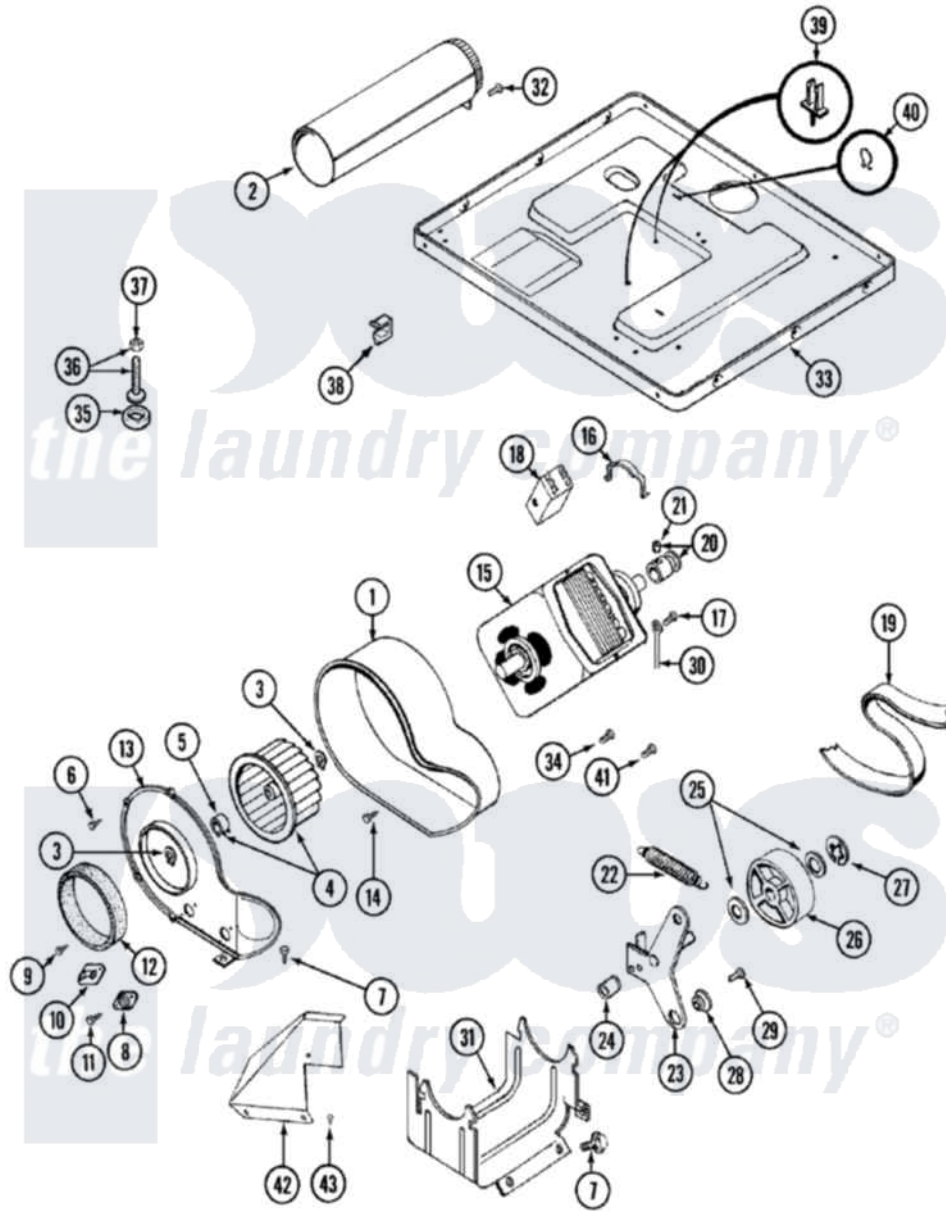

Maytag LDE9804ACM 06 - MOTOR DRIVE (LDE9804ACM & LDG9804AAM)

Maytag [Residential Maytag LDE9804ACM Dryer Parts](#) Parts Diagram 06 - MOTOR DRIVE (LDE9804ACM & LDG9804AAM)

[Click on the part number to view part](#)

Item	Original Part Number	Replaced By	Status	Part Description
1	Y312893			Housing, Blower
2	Y303442			EXHAUST DUCT ASSEMBLY
3	410233	9703438		Ring-Retrn
4	Y303836			Blower Wheel Assembly And Clamp
5	312967			Clamp, Blower Housing
6	Y312961	W10116751		Screw
7	Y313561			Screw---NA
8	306911			Thermostat, Multi-Temp
9	211294	90767		Screw, 8A X 3/8 HeX Washer Head Tapping
10	306604			Cut-Off, Thermal Part Not Used
11	314848	W10116760		Screw
12	Y312901			Seal, Housing Cover
13	314846			Cover, Blower Housing
14	Y310632	1163839		Screw

15	Y303358	W10410999	Motor-Drive
16	Y015825		Clip, Motor To Motor Support
17	910343	488234	Screw 8-32 X 1/4
18	Y303877	Not Available	SWITCH, MOTOR EXTERNAL START No.303358-2, No.303358-4, 303358-7
"	Y303879		Switch, Motor External Start
"	306207	Not Available	(PROD. No.303358-8 & No.303358-9)
19	Y312959		Poly "V" Belt For Tumbler
20	Y305185	6-3051850	Pulley- MO
21	Y053241		Set Screw, Motor Pulley
22	Y303945		IDLER SPRING ASSY. W/PLUG
23	Y303363	6-3033630	Idler Arm
24	Y313582	W10116756	Spacer
25	Y312527		Washer, Idler Shaft
26	Y303705	6-3037050	Pulley- ID
27	312958	354987	Ring, Retaining
28	Y312894	315772	Sleeve, Idler Arm
29	Y014874		Screw, Idler Arm And Sleeve
30	901220		Ground Wire
31	312897	Not Available	SUPPORT, MOTOR
32	Y310632	1163839	Screw
33	Y305084		Base Assembly
34	211294	90767	Screw, 8A X 3/8 HeX Washer Head Tapping
35	Y314137		Foot, Rubber
36	Y305086		Adjustable Leg And Nut
37	Y052740	62739	Nut, Lock
38	Y310376		Clip, Door Switch Harness
39	315471	22003298	Retainer, Wire
40	410490		Spring, Retainer Wire Harness
41	Y312961	W10116751	Screw
42	315122	Not Available	COVER, THERMOSTAT PART NOT USED (MDE ONLY)
43	Y310632	1163839	Screw