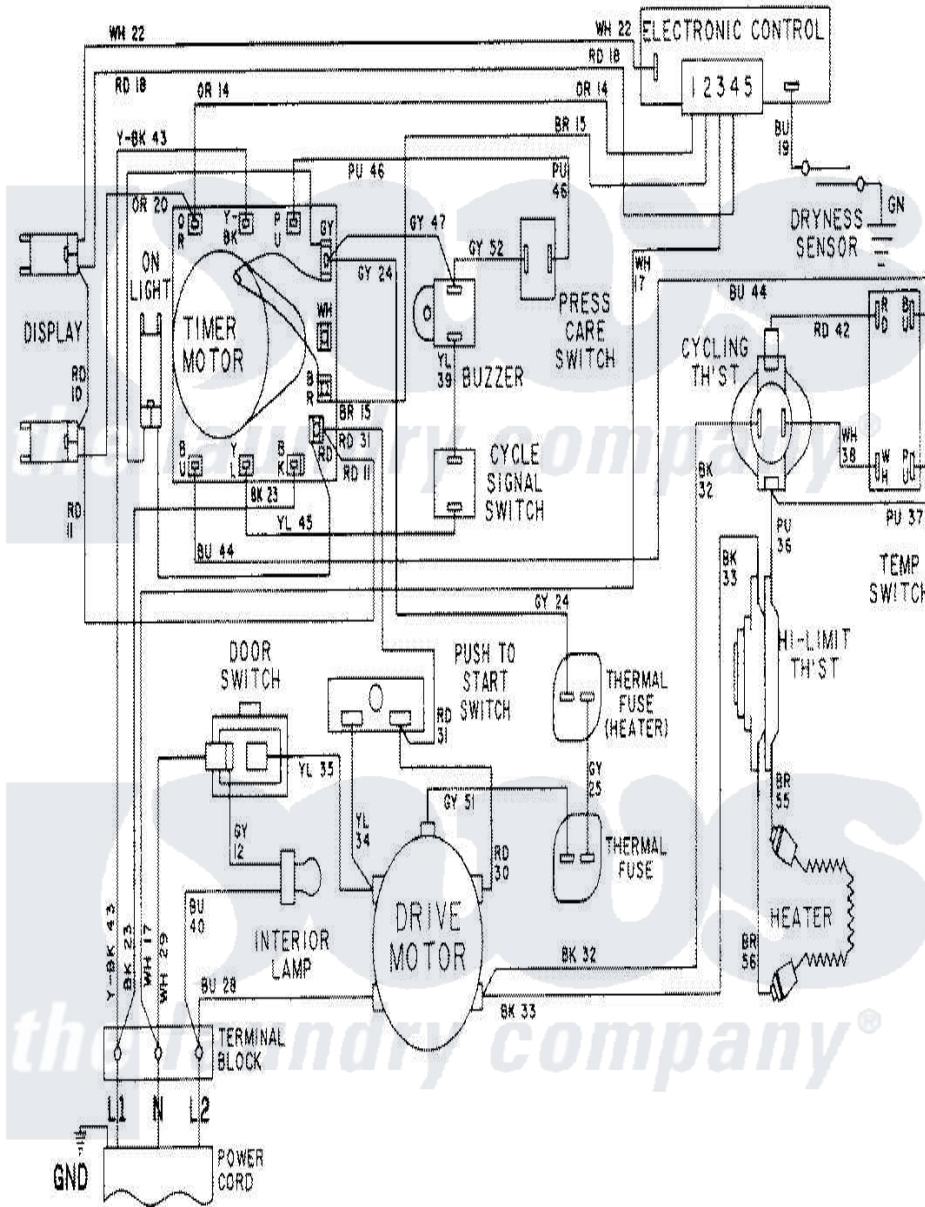

# Maytag LDE9804ADE 09 - WIRING INFORMATION

Maytag Residential Maytag LDE9804ADE Dryer Parts Parts Diagram 09 - WIRING INFORMATION  
 Click on the part number to view part

Item	Original Part Number	Replaced By	Status	Part Description
NI	15001629		Not Available	WIRING INFORMATION
"	15001607		Not Available	WIRING INFORMATION
"	15001068		Not Available	WIRING INFORMATION