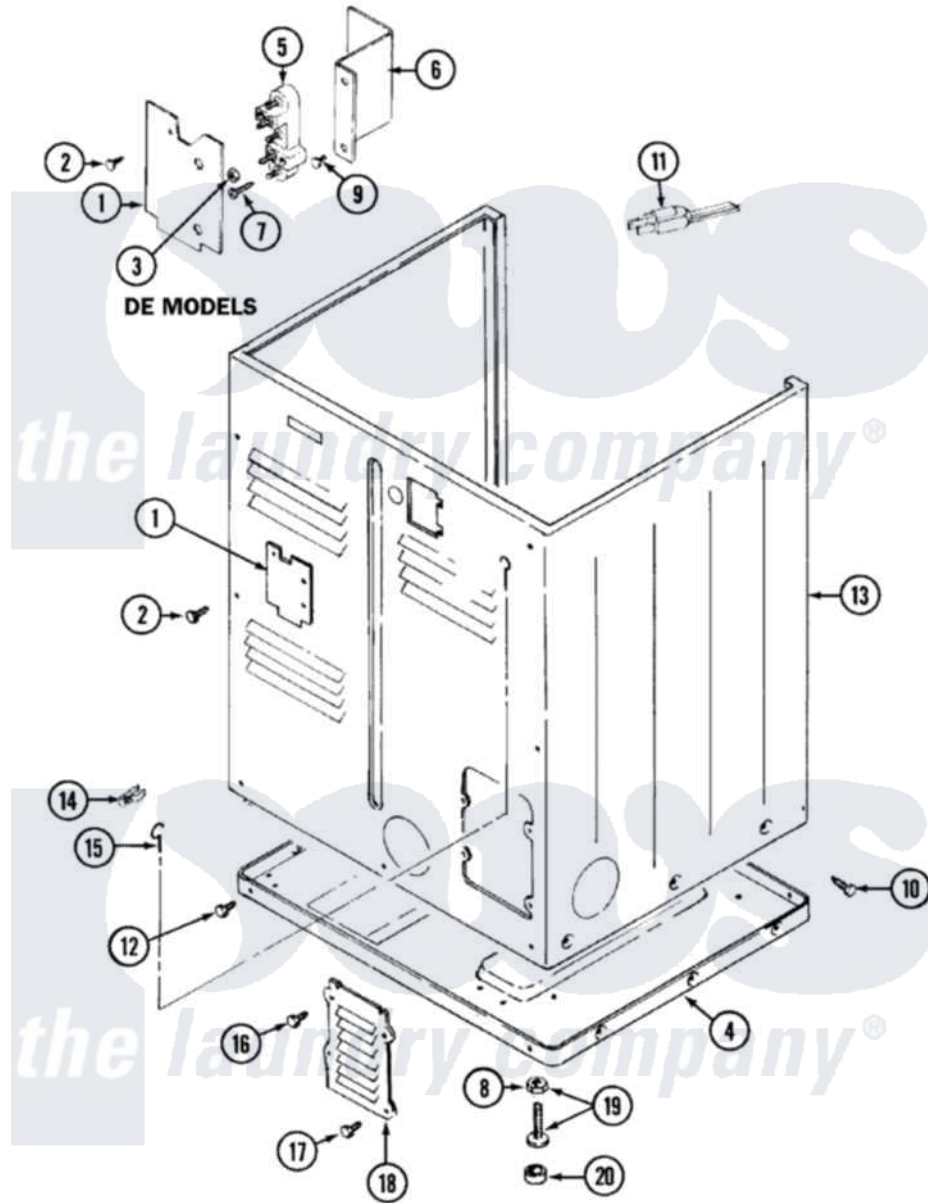

# Maytag LDE9804ADL 02 - CABINET-REAR

Maytag [Residential Maytag LDE9804ADL Dryer Parts](#) Parts Diagram 02 - CABINET-REAR  
 Click on the part number to view part

Item	Original Part Number	Replaced By	Status	Part Description
1	Y312905		Not Available	COVER, TERMINAL
2	<a href="#">Y313561</a>			Screw---NA
3	311484	<a href="#">112432</a>		Nut
4	Y303361		Not Available	BASE ASSY. (UPPER & LOWER)
5	<a href="#">400008</a>			Block, Terminal
6	<a href="#">Y312904</a>			Bracket, Terminal Block
7	Y312209	<a href="#">W10001200</a>		Screw
8	Y052740	<a href="#">62739</a>		Nut, Lock
9	Y310632	<a href="#">1163839</a>		Screw
10	<a href="#">213007</a>			Xfor Cabinet See Cabinet, Back
11	305168	<a href="#">33002916</a>		Power Cord, Canadian 240V
"	<a href="#">33001425</a>			Locknut, Eared For Canadian
12	<a href="#">Y313561</a>			Screw---NA
"	Y310632	<a href="#">1163839</a>		Screw
13	33001160		Not Available	CABINET (ALM)

14	<a href="#">301548</a>		Clamp, Ground Wire
15	<a href="#">204807</a>		Ground Wire, Supp. Plte To Top Cover
16	<a href="#">Y313559</a>		Screw
17	211294	<a href="#">90767</a>	Screw, 8A X 3/8 HeX Washer Head Tapping
18	Y312951	Not Available	ACCESS COVER, BACK
19	<a href="#">Y305086</a>		Adjustable Leg And Nut
20	<a href="#">Y314137</a>		Foot, Rubber