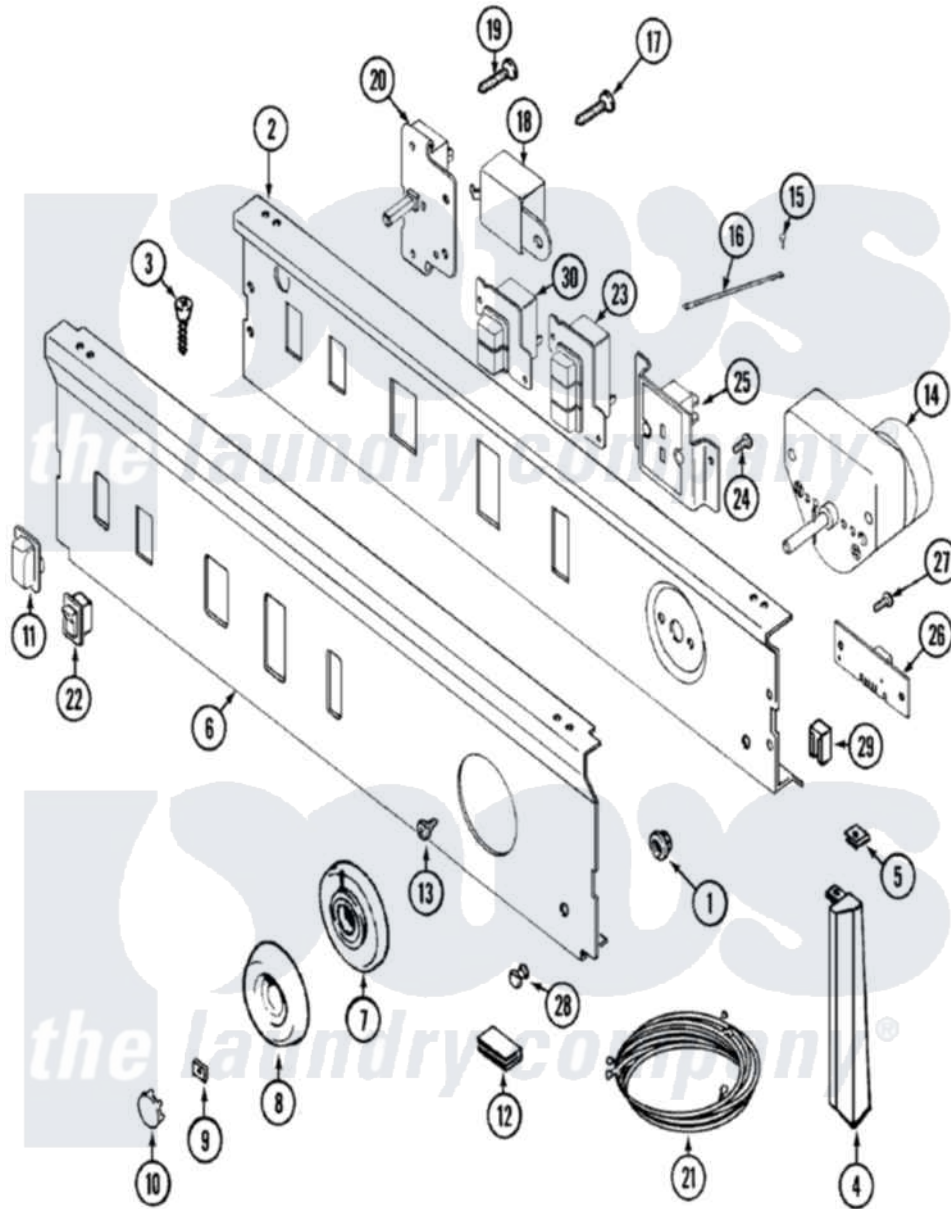

# Maytag LDE9804ADL 03 - CONTROL PANEL

Maytag Residential Maytag LDE9804ADL Dryer Parts Parts Diagram 03 - CONTROL PANEL  
 Click on the part number to view part

Item	Original Part Number	Replaced By	Status	Part Description
1	<a href="#">214872</a>			Palnut, End Cap Note: Nut, Lamp Holder
2	<a href="#">33001265</a>			Plate, Support
3	314728	<a href="#">210932</a>		Screw, No.8 X 9/16 Ctsk Note: Screw, Inlet Duct
4	<a href="#">22001288</a>			End Cap, Control Panel
"	<a href="#">22001290</a>			End Cap, Control Panel
5	<a href="#">214894</a>			Fastener, End Cap
6	<a href="#">33001092</a>			Panel, Control
7	33001182		Not Available	SKIRT, TIMER DIAL (BLK)
8	<a href="#">315041</a>			Knob, Timer
9	<a href="#">312273</a>			Nut, Control Knob
10	216193		Not Available	CAP, TIMER KNOB (BLK)
11	33001186		Not Available	BUTTON (BLK)
12	<a href="#">214897</a>			Pad, Control Panel
13	315317	<a href="#">488234</a>		Screw 8-32 X 1/4
14	<a href="#">33001035</a>			Timer