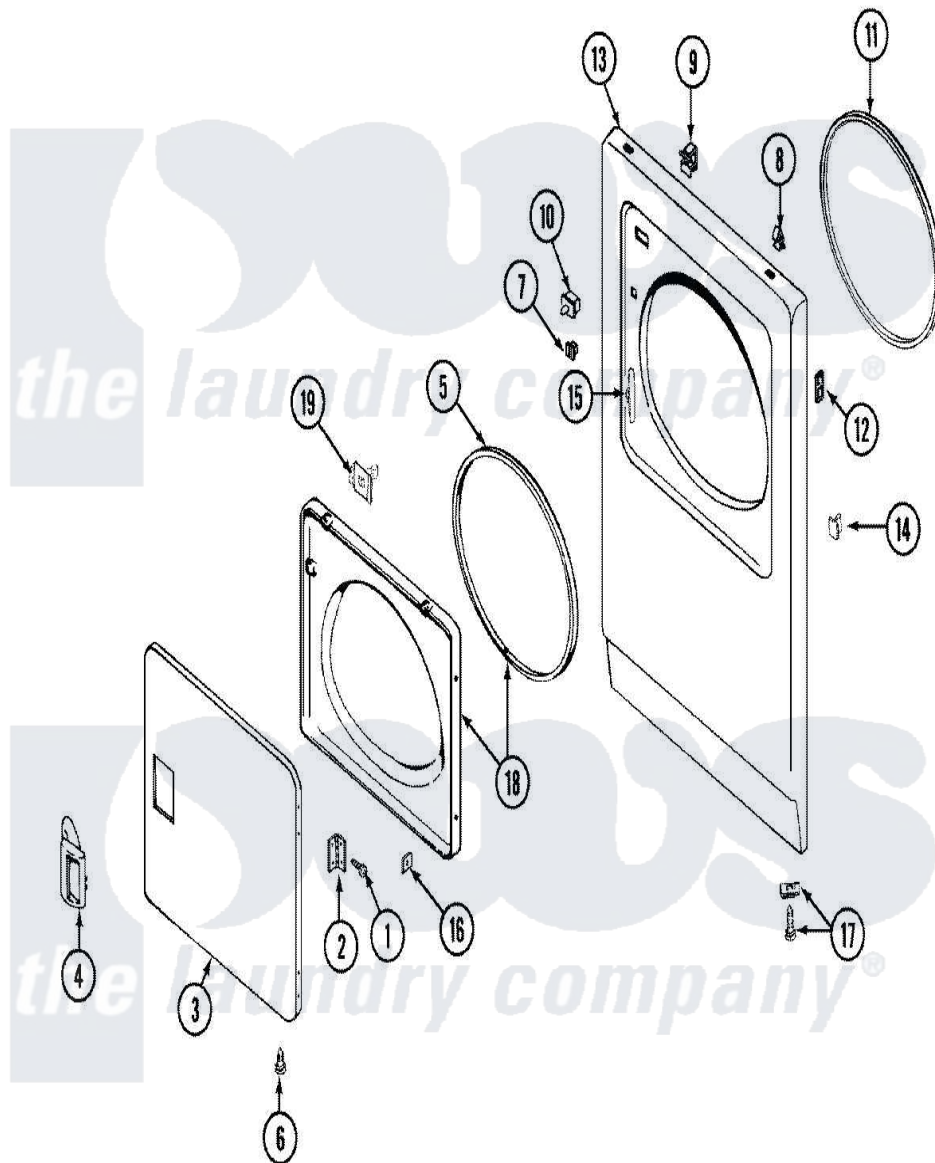

# Maytag LDE9804ADL 04 - DOOR

Maytag [Residential Maytag LDE9804ADL Dryer Parts](#) Parts Diagram 04 - DOOR  
 Click on the part number to view part

Item	Original Part Number	Replaced By	Status	Part Description
1	<a href="#">Y314062</a>			Screw, Door Hinge And Panel
2	<a href="#">33001230</a>			Hinge, Door
3	33001257	<a href="#">33001240</a>		Door
"	33001221	<a href="#">22001817</a>		Sheet, Sound Damper
4	33001254	<a href="#">37001047</a>		Handle, Door
5	<a href="#">33001131</a>			Seal, Door
6	33001168		Not Available	PLUG, SIGHT HOLE (ALM)
7	Y304578	<a href="#">LA-1003</a>		Door Catch Kit
8	212982	<a href="#">22001650</a>		Fastener, Spring
9	<a href="#">Y310376</a>			Clip, Door Switch Harness
10	Y305754	<a href="#">W10169313</a>		Switch-Dor
"	33001508	<a href="#">W10169313</a>		Switch-Dor
11	<a href="#">314937</a>			Seal, Front Panel
12	33001173		Not Available	NUT, SPEED
"	33001172		Not Available	SCREW, PLASTIC
13	33001221	<a href="#">22001817</a>		Sheet, Sound Damper

"	33001258	<a href="#">33001242</a>	Panel, Front
14	33001174	<a href="#">LA-1003</a>	Door Catch Kit
15	<a href="#">33001176</a>		Cover, Hinge Hole
16	<a href="#">Y313910</a>		Clip, Door Liner To Outer Panel
17	<a href="#">204439</a>		Screw And Fstner Assembly
18	33001243	Not Available	PANEL, INNER DOOR (W/SEAL)
19	<a href="#">33001305</a>		Strike, Door