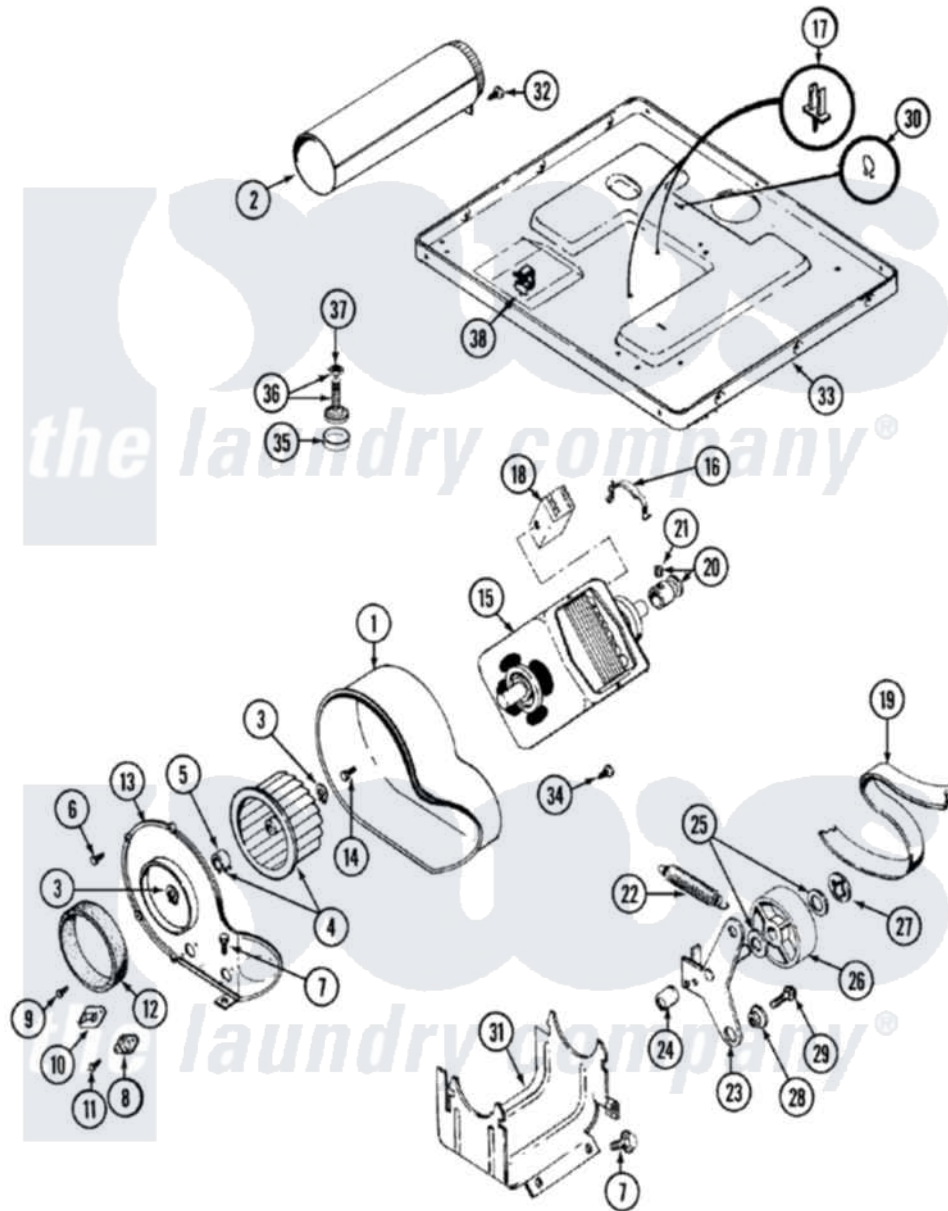

Maytag LDE9804ADL 07 - MOTOR DRIVE

Maytag Residential Maytag LDE9804ADL Dryer Parts Parts Diagram 07 - MOTOR DRIVE
 Click on the part number to view part

Item	Original Part Number	Replaced By	Status	Part Description
1	Y312893			Housing, Blower
2	Y303442			EXHAUST DUCT ASSEMBLY
3	410233	9703438		Ring-Retrn
4	Y303836			Blower Wheel Assembly And Clamp
5	312967			Clamp, Blower Housing
6	Y312961	W10116751		Screw
7	Y313561			Screw---NA
8	306911			Thermostat, Multi-Temp
9	211294	90767		Screw, 8A X 3/8 HeX Washer Head Tapping
10	306604			Cut-Off, Thermal Part Not Used
11	314848	W10116760		Screw
12	Y312901			Seal, Housing Cover
13	314846			Cover, Blower Housing
14	Y310632	1163839		Screw

15	Y303358	W10410999	Motor-Drive
16	Y015825		Clip, Motor To Motor Support
17	315471	22003298	Retainer, Wire
18	306207	Not Available	(PROD. No.303358-8 & No.303358-9)
"	Y303877	Not Available	SWITCH, MOTOR EXTERNAL START No.303358-2, No.303358-4, 303358-7
"	Y303879		Switch, Motor External Start
19	Y312959		Poly "V" Belt For Tumbler
20	Y305185	6-3051850	Pulley- MO
21	Y053241		Set Screw, Motor Pulley
22	Y303945		IDLER SPRING ASSY. W/PLUG
23	Y303363	6-3033630	Idler Arm
24	Y313582	W10116756	Spacer
25	Y312527		Washer, Idler Shaft
26	Y303705	6-3037050	Pulley- ID
27	312958	354987	Ring, Retaining
28	Y312894	315772	Sleeve, Idler Arm
29	Y014874		Screw, Idler Arm And Sleeve
30	410490		Spring, Retainer Wire Harness
31	312897	Not Available	SUPPORT, MOTOR
32	Y310632	1163839	Screw
33	Y305084		Base Assembly
34	Y312961	W10116751	Screw
35	Y314137		Foot, Rubber
36	Y305086		Adjustable Leg And Nut
37	Y052740	62739	Nut, Lock
38	Y310376		Clip, Door Switch Harness