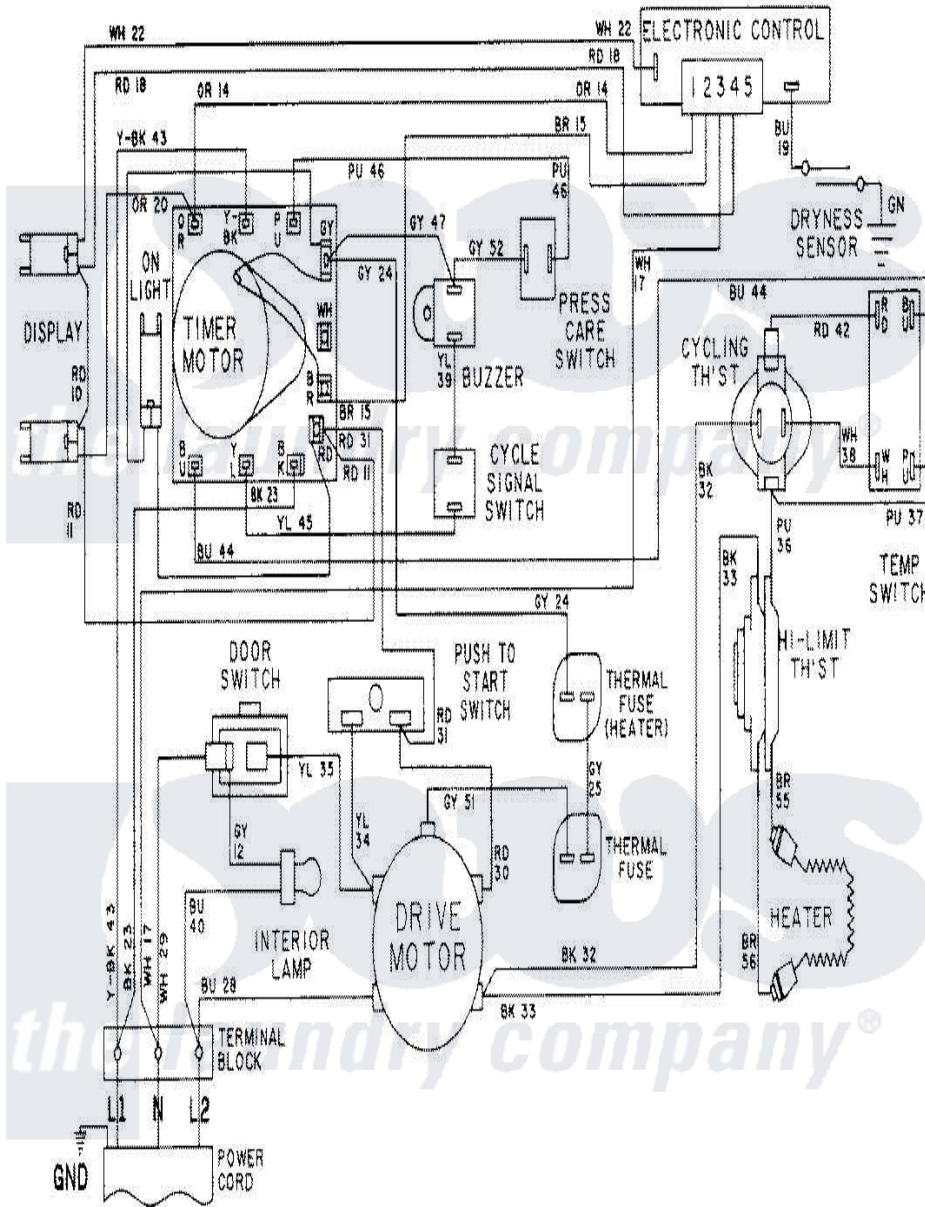

Maytag LDE9804ADM 09 - WIRING INFORMATION

Maytag Residential Maytag LDE9804ADM Dryer Parts Parts Diagram 09 - WIRING INFORMATION
 Click on the part number to view part

Item	Original Part Number	Replaced By	Status	Part Description
NI	15001629		Not Available	WIRING INFORMATION
"	15001607		Not Available	WIRING INFORMATION
"	15001068		Not Available	WIRING INFORMATION