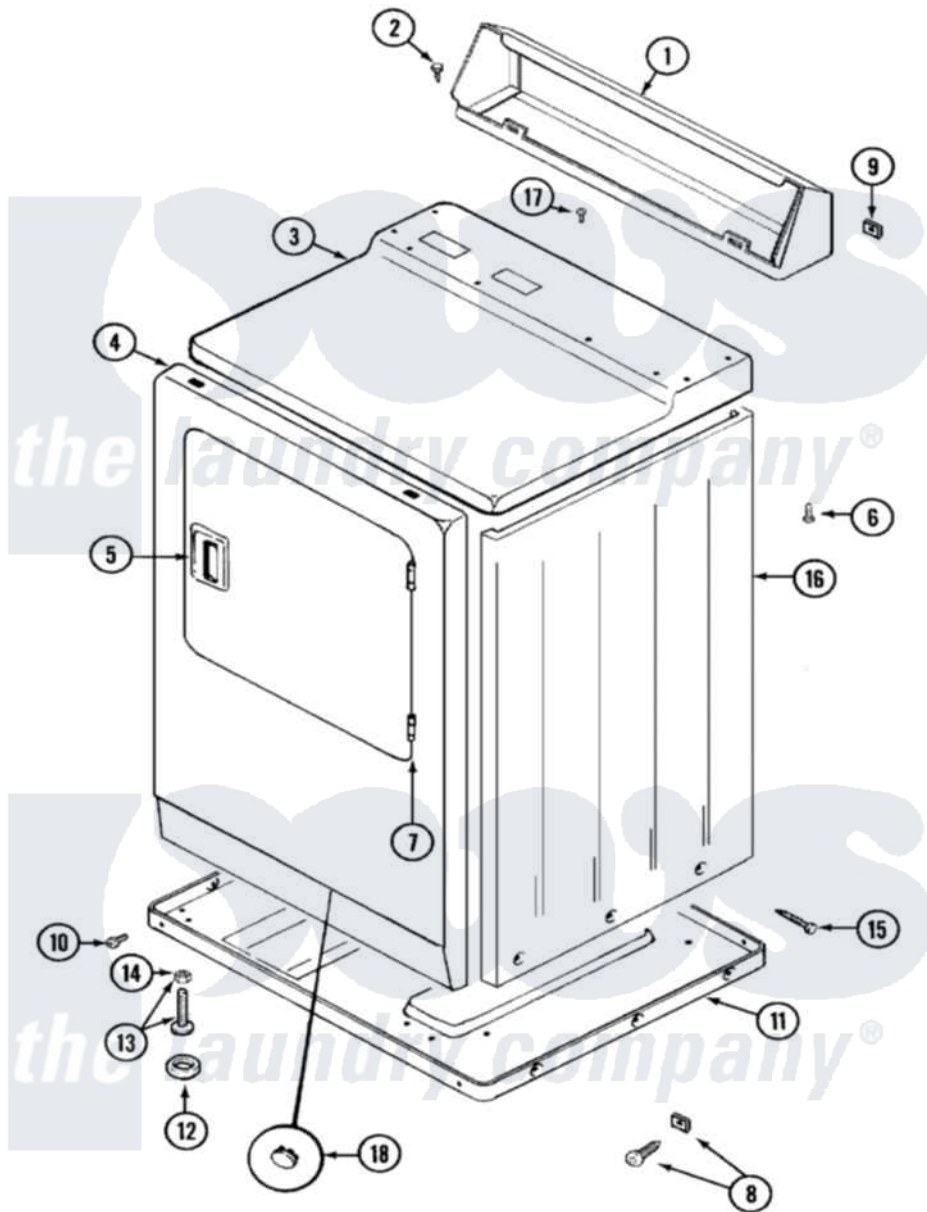

Maytag LDE9804AEE 01 - CABINET (FRONT)

Maytag Residential Maytag LDE9804AEE Dryer Parts Parts Diagram 01 - CABINET (FRONT)
 Click on the part number to view part

Item	Original Part Number	Replaced By	Status	Part Description
1	Y305193			Console
2	216423	3370225		Screw
3	33001165			Top Cover Assembly
4	33001221	22001817		Sheet, Sound Damper
"	33001242			Panel, Front
5	33001241			Handle, Door
6	214354			Screw, Top Cover To Cabnt.
7	33001230			Hinge, Door
8	204439			Screw And Fstner Assembly
9	215075			Fastener, Control Panel To Console
10	Y313561			Screw----NA
"	Y310632	1163839		Screw
11	Y303361		Not Available	BASE ASSY. (UPPER & LOWER)
12	Y314137			Foot, Rubber
13	Y305086			Adjustable Leg And Nut

14	Y052740	62739	Nut, Lock
15	213007		Xfor Cabinet See Cabinet, Back
16	33001159	33001327	Cabinet
17	210186	3370225	Screw
18	33001132	33002342	Plug, Sifht Hole