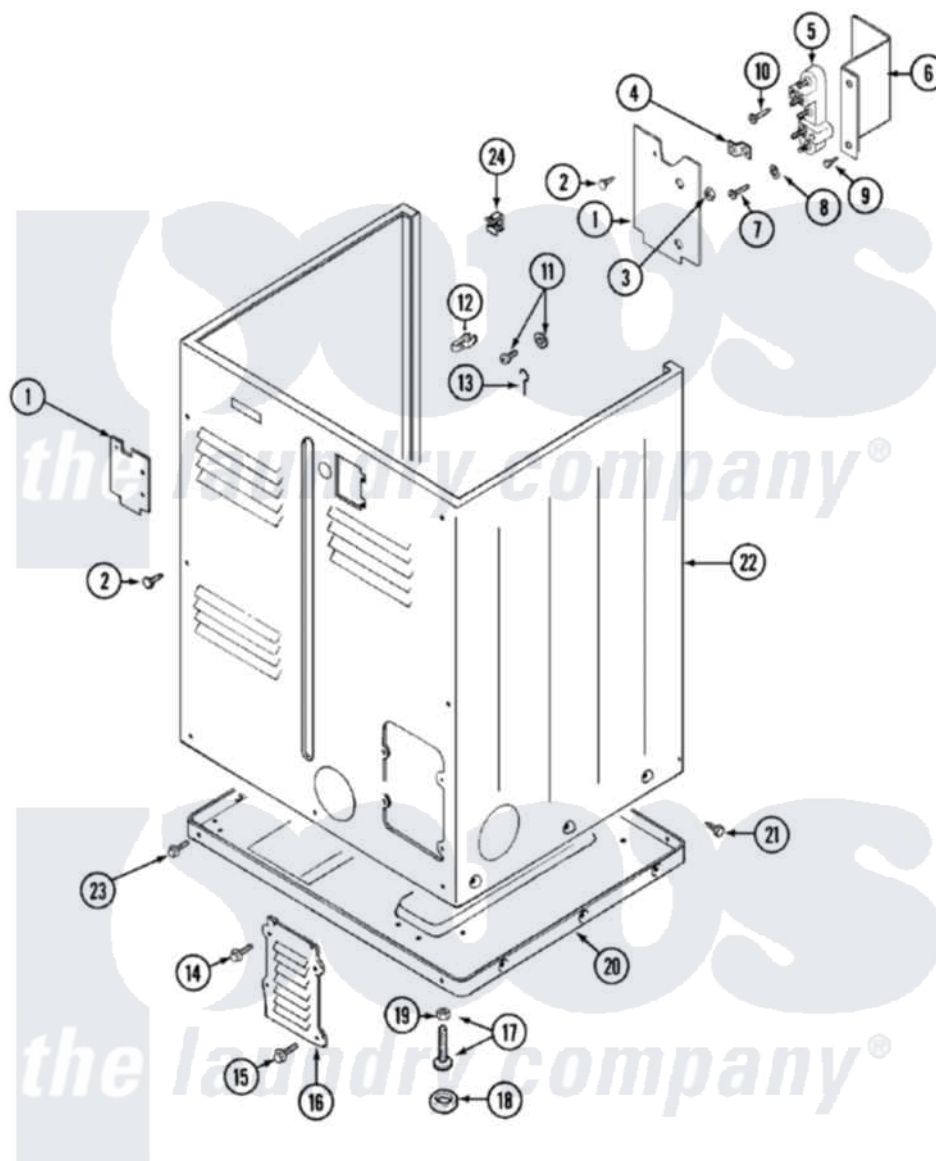

Maytag LDE9804AEE 02 - CABINET (REAR)

Maytag Residential Maytag LDE9804AEE Dryer Parts Parts Diagram 02 - CABINET (REAR)

Click on the part number to view part

Item	Original Part Number	Replaced By	Status	Part Description
1	Y312905		Not Available	COVER, TERMINAL
2	Y313561			Screw----NA
3	311484	112432		Nut
4	Y312184			Strap, Grounding
5	400008			Block, Terminal
6	Y312904			Bracket, Terminal Block
7	Y312209	W10001200		Screw
8	Y311270			Washer, Terminal Block
9	Y310632	1163839		Screw
10	33001245			Screw----NA
11	303846	22003781		Screw, Ground Strap
12	301548			Clamp, Ground Wire
13	204807			Ground Wire, Supp. Plte To Top Cover
14	Y313559			Screw
15	211294	90767		Screw, 8A X 3/8 HeX Washer Head Tapping

16	Y312951	Not Available	ACCESS COVER, BACK
17	Y305086		Adjustable Leg And Nut
18	Y314137		Foot, Rubber
19	Y052740	62739	Nut, Lock
20	Y303361	Not Available	BASE ASSY. (UPPER & LOWER)
21	213007		Xfor Cabinet See Cabinet, Back
22	33001159	33001327	Cabinet
23	Y310632	1163839	Screw
"	Y313561		Screw----NA