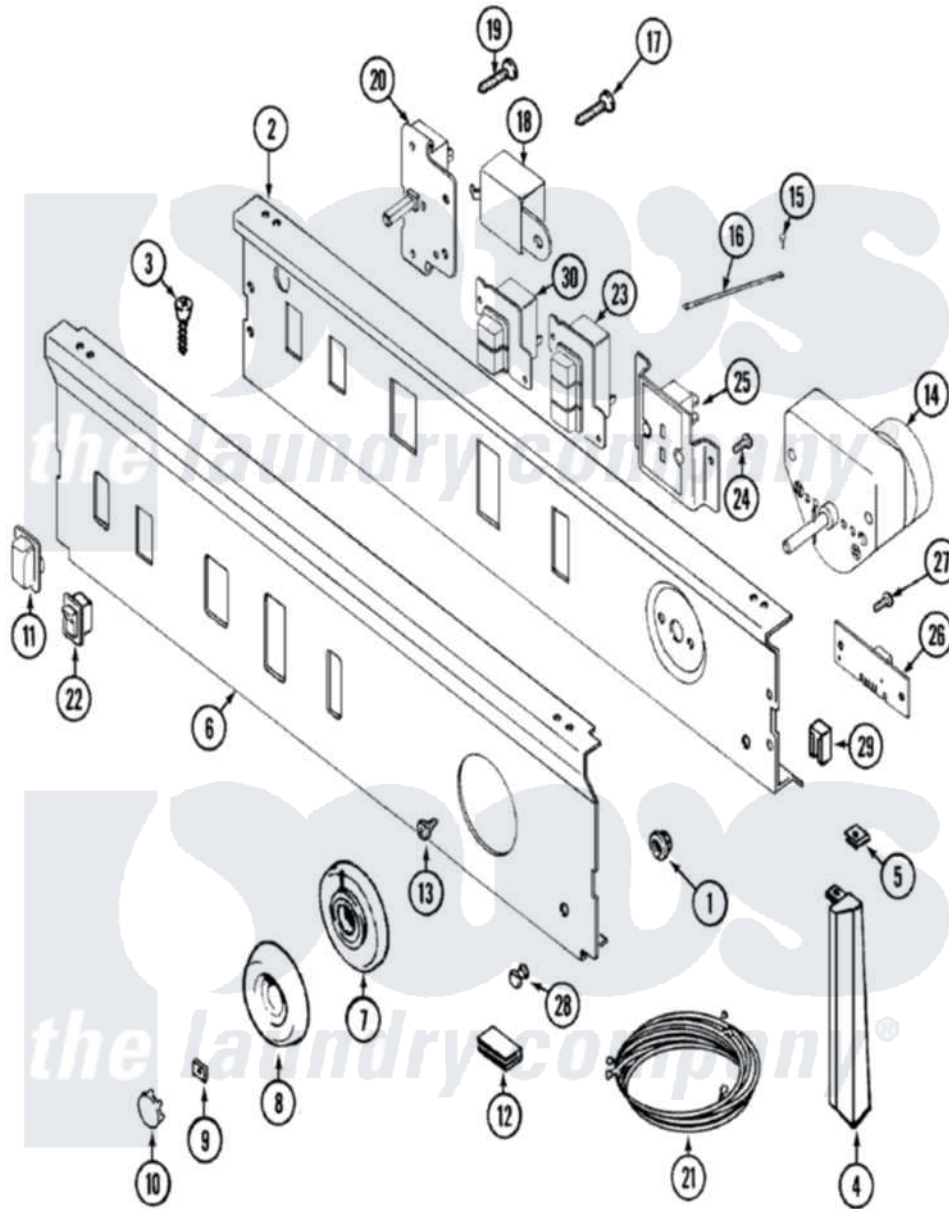

Maytag LDE9804AEE 03 - CONTROL PANEL

Maytag Residential Maytag LDE9804AEE Dryer Parts Parts Diagram 03 - CONTROL PANEL
 Click on the part number to view part

Item	Original Part Number	Replaced By	Status	Part Description
1	214872			Palnut, End Cap Note: Nut, Lamp Holder
2	33001265			Plate, Support
3	210932			Screw, No.8 X 9/16 Ctsk Note: Screw, Inlet Duct
4	22001565		Not Available	CAP, END (LT-WHT)
"	22001564			Cap, End
5	214894			Fastener, End Cap
6	33001057			Panel, Control
7	33001183			Skirt, Timer Dial
8	33001255			Knob, Timer
9	312273			Nut, Control Knob
10	216250	22001446		Cap, Knob
11	33001187			Button
12	214897			Pad, Control Panel
13	315317	488234		Screw 8-32 X 1/4
14	33001035			Timer

15	210186	3370225	Screw
16	204807		Ground Wire, Supp. Plte To Top Cover
17	315317	488234	Screw 8-32 X 1/4
18	Y308205	33001623	Buzzer, Non-Adjustable
19	315317	488234	Screw 8-32 X 1/4
20	33001232	Not Available	SWITCH, PUSH TO START
21	33001532		Harness, Wire
"	33001336	Not Available	WIRE HARNESS, MAIN
22	22001135		Switch, Rocker
23	33001220	33001217	Switch, Push Button
24	315317	488234	Screw 8-32 X 1/4
25	33001047		Display, Dryness Assembly
26	33001212		Board, Control-Moisture Sensor
27	315317	488234	Screw 8-32 X 1/4
28	22001215	7730P011-60	Lens, Indicator Light
29	33001224		Light, Indicator
30	33001218	33001219	Switch, Push Button
31	16000327	Not Available	GUIDE, QUICK REF. - MAYTAG
"	33001260	Not Available	MANUAL, USE & CARE