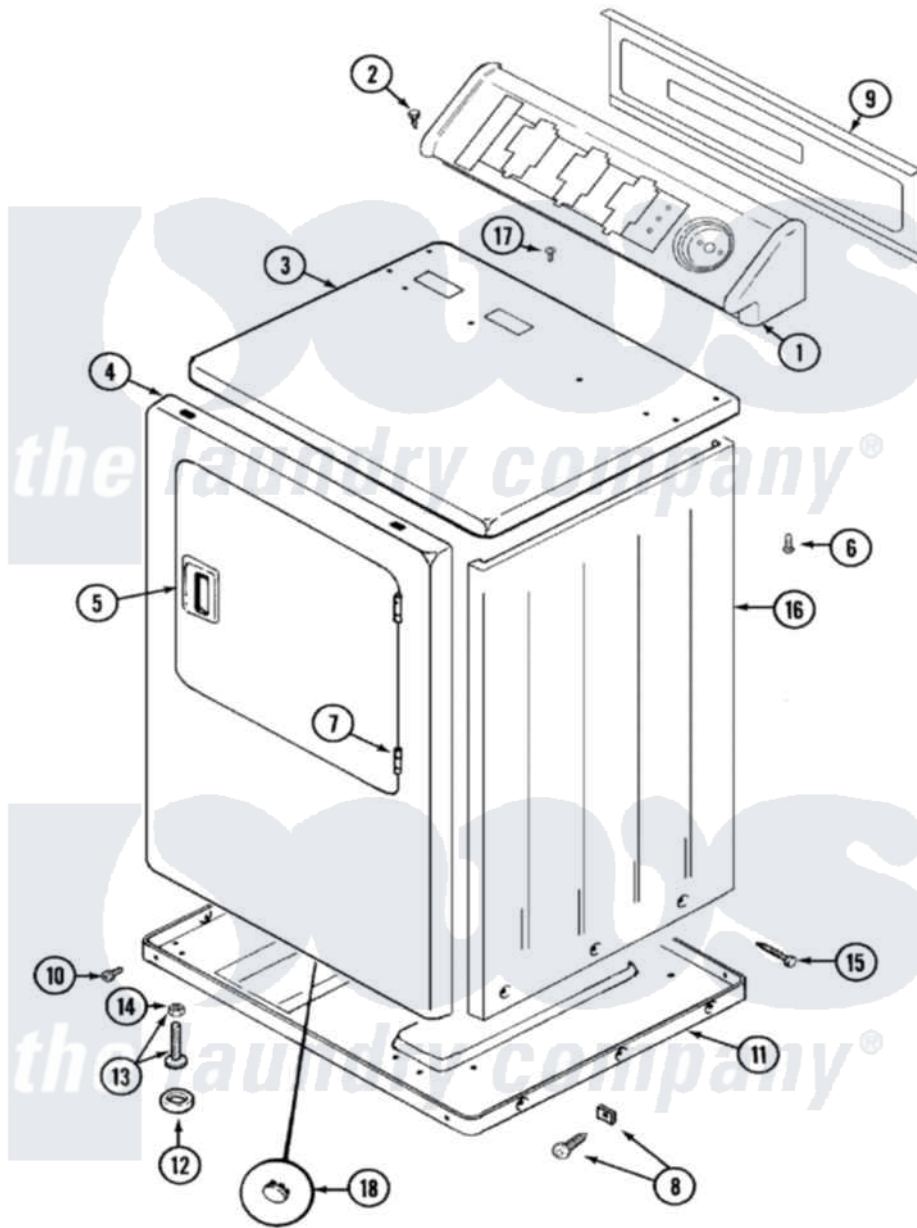

Maytag LDE9806ACE 01 - CABINET-FRONT

Maytag Residential Maytag LDE9806ACE Dryer Parts Parts Diagram 01 - CABINET-FRONT
 Click on the part number to view part

| Item | Original Part Number | Replaced By | Status | Part Description |
|------|--------------------------|-------------------------|---------------|----------------------------|
| 1 | 33001612 | | Not Available | CONSOLE (WHT) |
| 2 | 216423 | 3370225 | | Screw |
| 3 | 33001608 | | | Cover, Top |
| 4 | 33001610 | | | Panel, Front |
| " | 33001700 | | Not Available | PAD, FRONT |
| 5 | 33001241 | | | Handle, Door |
| 6 | 214354 | | | Screw, Top Cover To Cabnt. |
| 7 | 33001230 | | | Hinge, Door |
| 8 | 12001341 | | | Screw And Fastener Kit |
| 9 | 33001625 | | Not Available | PANEL, BACK----NA |
| 10 | Y313561 | | | Screw----NA |
| " | Y310632 | 1163839 | | Screw |
| 11 | Y303361 | | Not Available | BASE ASSY. (UPPER & LOWER) |
| 12 | Y314137 | | | Foot, Rubber |
| 13 | Y305086 | | | Adjustable Leg And Nut |
| 14 | Y052740 | 62739 | | Nut, Lock |