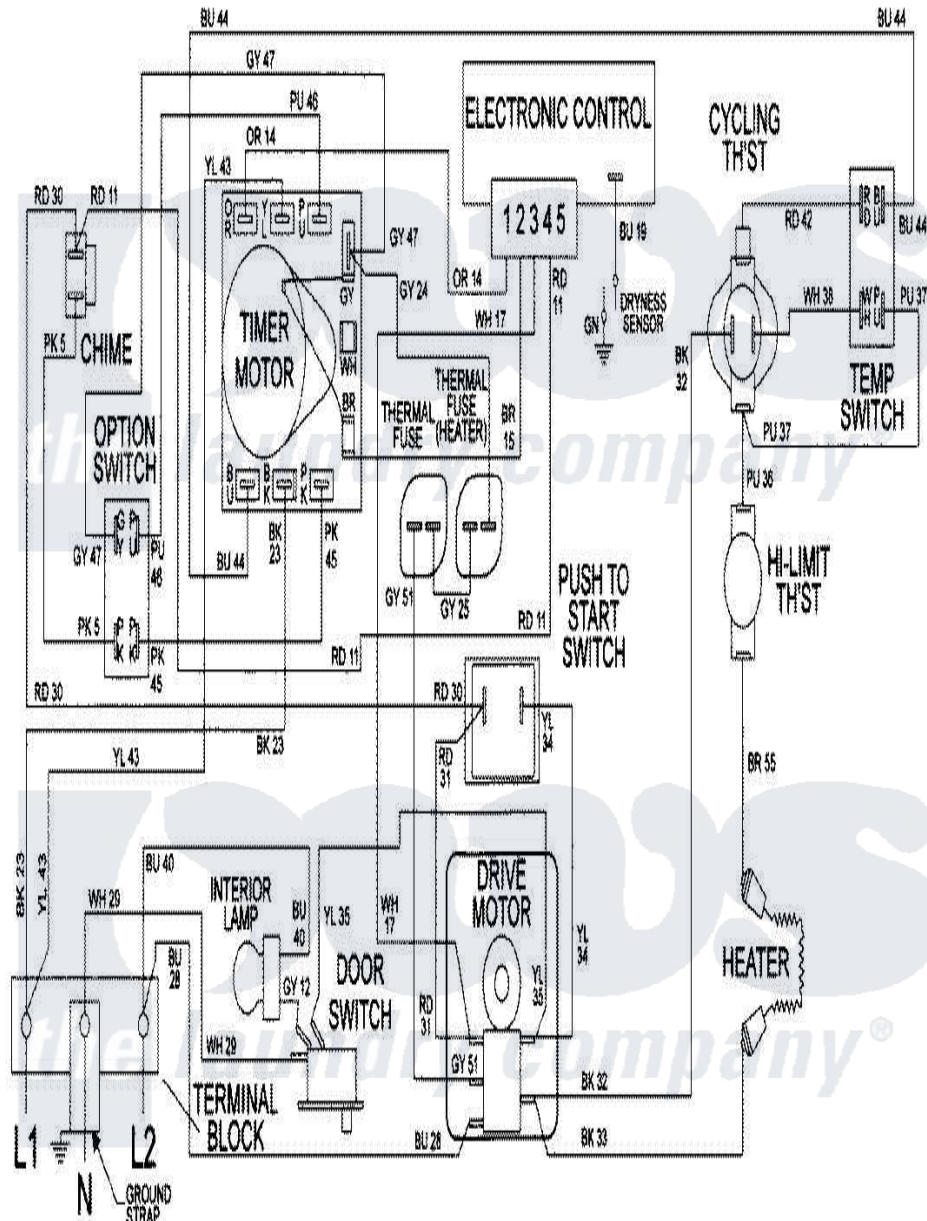

Maytag LDE9806ACE 09 - WIRING INFORMATION

Maytag [Residential Maytag LDE9806ACE Dryer Parts](#) Parts Diagram 09 - WIRING INFORMATION
 Click on the part number to view part

Item	Original Part Number	Replaced By	Status	Part Description
NI	15001963		Not Available	WIRING INFORMATION