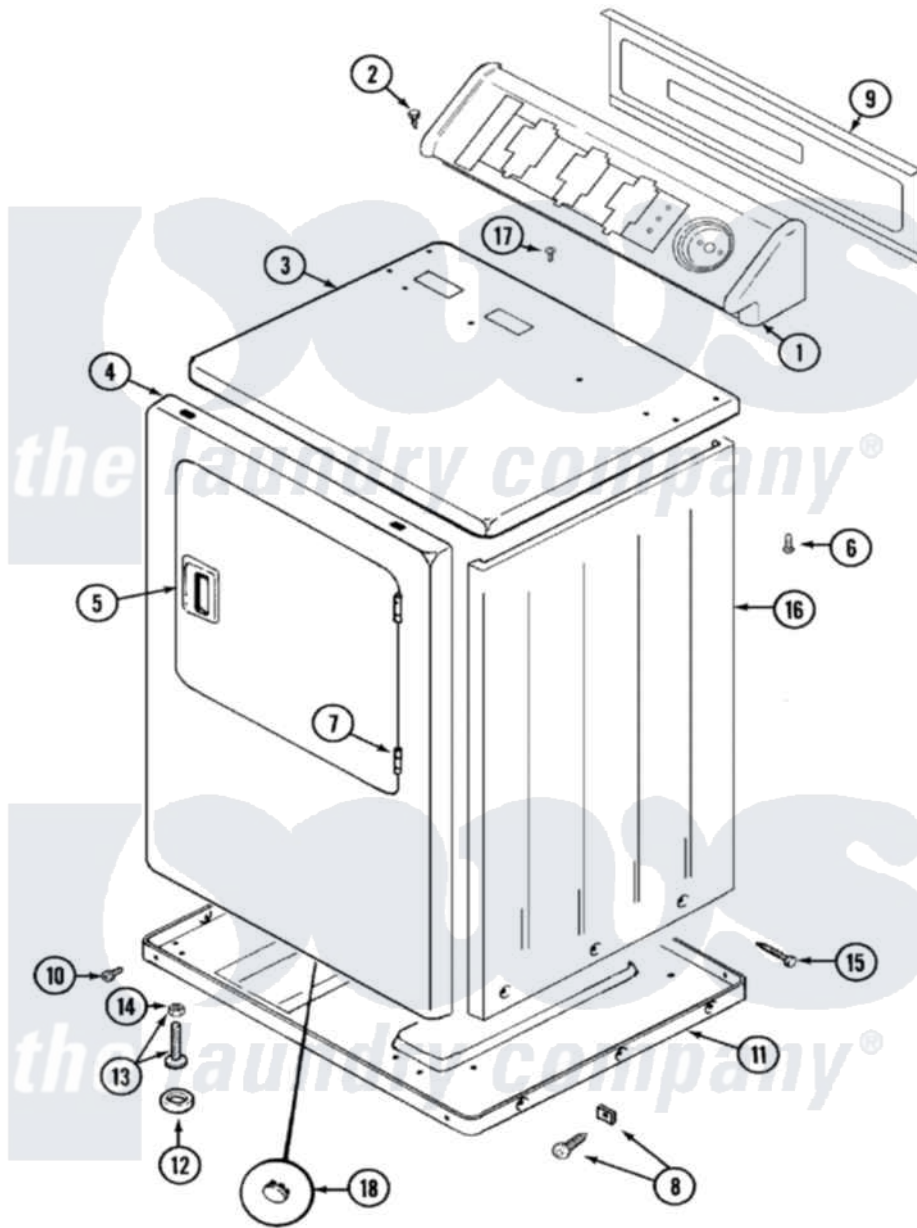

# Maytag LDE9806ACM 01 - CABINET-FRONT

Maytag Residential Maytag LDE9806ACM Dryer Parts Parts Diagram 01 - CABINET-FRONT  
 Click on the part number to view part

Item	Original Part Number	Replaced By	Status	Part Description
1	<a href="#">33001613</a>			Console
2	216423	<a href="#">3370225</a>		Screw
3	<a href="#">33001609</a>			Cover, Top ----NA
4	<a href="#">33001611</a>			Panel, Front ----NA
"	33001700		Not Available	PAD, FRONT
5	33001254	<a href="#">37001047</a>		Handle, Door
6	<a href="#">214354</a>			Screw, Top Cover To Cabnt.
7	<a href="#">33001230</a>			Hinge, Door
8	12001340	<a href="#">204439</a>		Screw And Fstner Assembly
9	33001625		Not Available	PANEL, BACK----NA
10	<a href="#">Y313561</a>			Screw----NA
"	Y310632	<a href="#">1163839</a>		Screw
11	Y303361		Not Available	BASE ASSY. (UPPER & LOWER)
12	<a href="#">Y314137</a>			Foot, Rubber
13	<a href="#">Y305086</a>			Adjustable Leg And Nut
14	Y052740	<a href="#">62739</a>		Nut, Lock

15	<a href="#">213007</a>		Xfor Cabinet See Cabinet, Back
16	33001160	Not Available	CABINET (ALM)
17	210186	<a href="#">3370225</a>	Screw
18	33001615	Not Available	PLUG, FRONT PANEL (ALM)