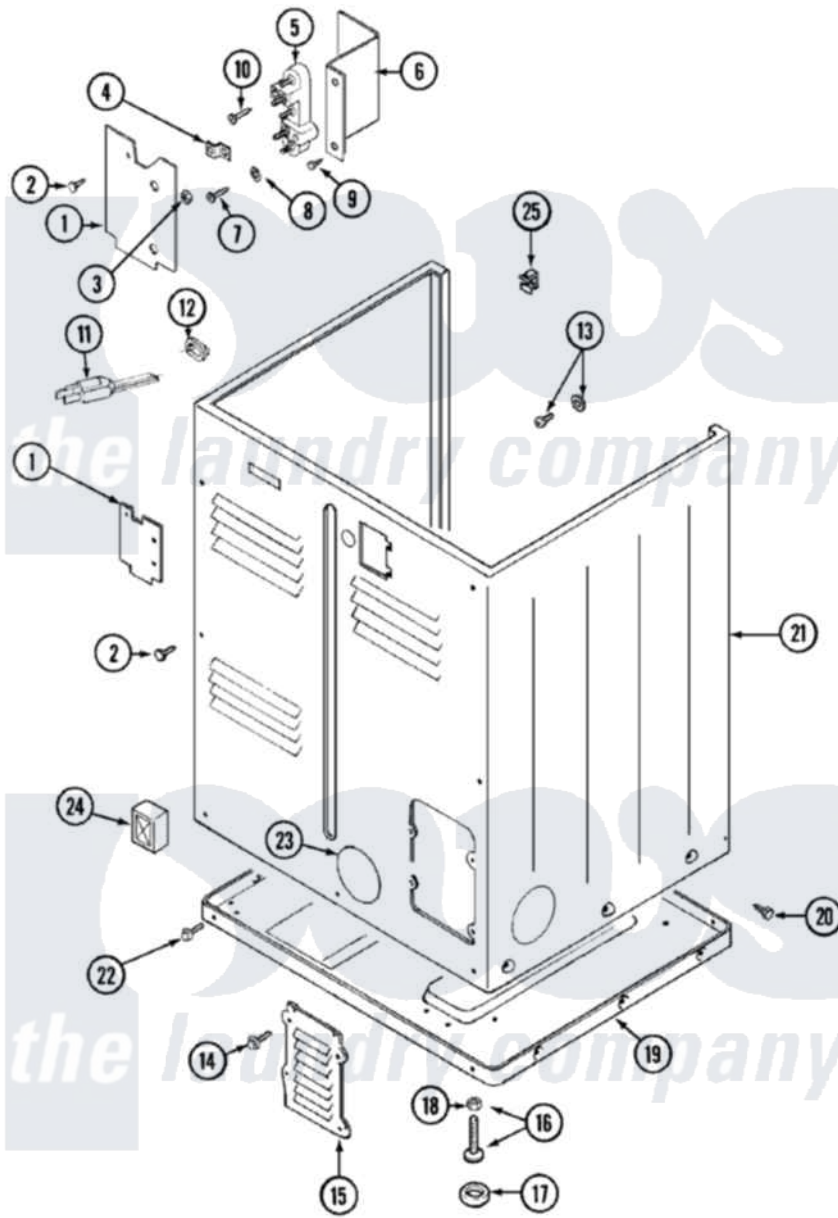

Maytag LDE9806ACM 02 - CABINET-REAR

Maytag [Residential Maytag LDE9806ACM Dryer Parts](#) Parts Diagram 02 - CABINET-REAR
 Click on the part number to view part

Item	Original Part Number	Replaced By	Status	Part Description
1	Y312905		Not Available	COVER, TERMINAL
2	Y313561			Screw----NA
3	311484	112432		Nut
4	Y312184			Strap, Grounding
5	33001244			Block, Terminal
6	Y312904			Bracket, Terminal Block
7	Y312209	W10001200		Screw
8	Y311270			Washer, Terminal Block
9	Y310632	1163839		Screw
10	33001245			Screw----NA
13	303846	22003781		Screw, Ground Strap
14	216423	3370225		Screw
15	Y312951		Not Available	ACCESS COVER, BACK
16	Y305086			Adjustable Leg And Nut
17	Y314137			Foot, Rubber
18	Y052740	62739		Nut, Lock

19	Y303361		Not Available	BASE ASSY. (UPPER & LOWER)
20	213007			Xfor Cabinet See Cabinet, Back
21	33001160		Not Available	CABINET (ALM)
22	Y310632	1163839		Screw
"	Y313561			Screw----NA
23	33001701		Not Available	GUARD, EXHAUST DUCT