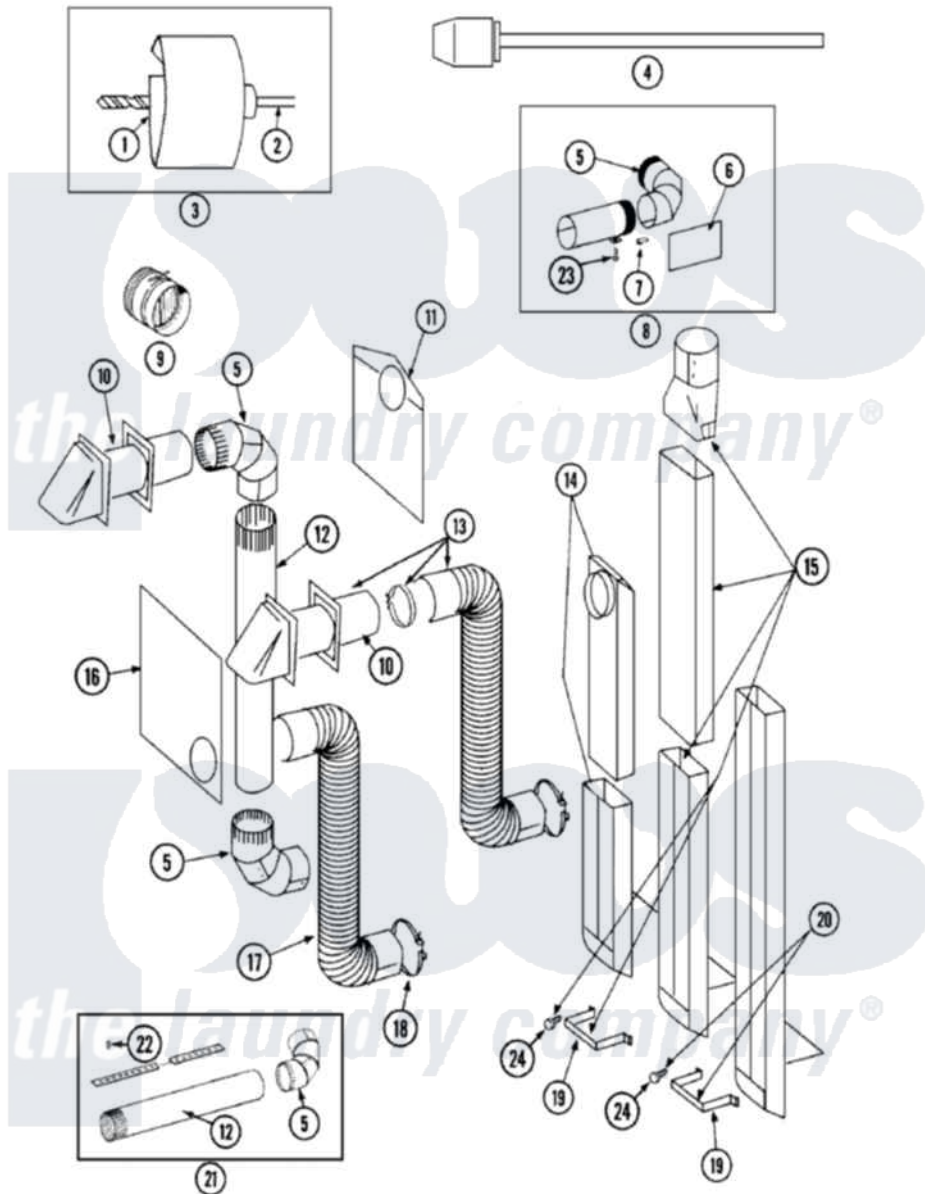

Maytag LDE9806ACM 05 - DUCTING

Maytag [Residential Maytag LDE9806ACM Dryer Parts](#) Parts Diagram 05 - DUCTING
 Click on the part number to view part

Item	Original Part Number	Replaced By	Status	Part Description
1	038179		Not Available	BLADE, SAW
2	038180		Not Available	REPLACEMENT DRILL
3	038766		Not Available	HOLE SAW W/DRILL BIT
4	038767			Extension Chuck, Drill
5	Y059131			Elbow, Venting
6	312302			Insulation, Exhaust Duct Kit
7	213323			Fastener, Exhaust Duct Kit
8	Y304652			Exhaust Duct Kit
9	059146		Not Available	DAMPER, BACK DRAFT
10	Y059129	4396007RW		Vent Hood
11	311353		Not Available	BAG, LINT (DACRON)
12	Y059130			Pipe, Venting
13	Y059143			Flexible Vent Kit
14	Y059135			Vent Duct Assembly
15	059144		Not Available	RECTANGULAR VENT KIT
16	Y059134			PLATE, ALUM. WINDOW (15``X20``)

17	Y304353	4396010RP	6ft Scvent
18	Y304630		Clamp, Flexible Duct
19	313272		Bracket, Exhaust Deflector
20	303736	Not Available	EXHAUST DEFLECTOR KIT
21	306399	Not Available	EXHAUST DEFLECTOR KIT
22	Y251119	3177991	Screw
23	211294	90767	Screw, 8A X 3/8 HeX Washer Head Tapping
24	211294	90767	Screw, 8A X 3/8 HeX Washer Head Tapping