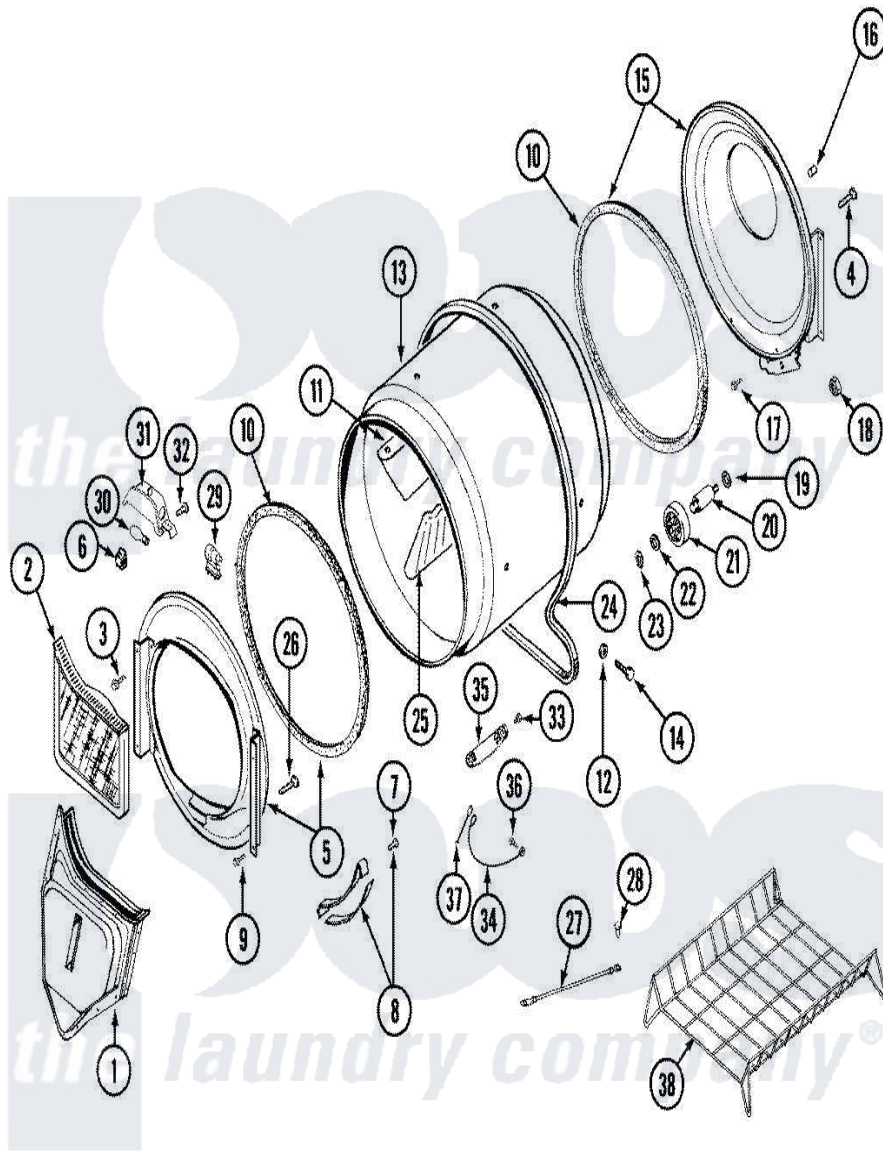

# Maytag LDE9806ACM 08 - TUMBLER

Maytag Residential Maytag LDE9806ACM Dryer Parts Parts Diagram 08 - TUMBLER  
 Click on the part number to view part

Item	Original Part Number	Replaced By	Status	Part Description
1	<a href="#">33001016</a>			Outlet Duct Assembly
2	33001171	<a href="#">33002970</a>		Lint Filte
3	313764		Not Available	SCREW
4	<a href="#">Y313561</a>			Screw---NA
5	<a href="#">33001423</a>			Front Assembly, Tumbler
6	<a href="#">Y310376</a>			Clip, Door Switch Harness
7	<a href="#">210720</a>			Rivet, Bearing To Tumbler Frmt
8	<a href="#">306508</a>			Tumbler Bearing Kit ---W
9	Y310632	<a href="#">1163839</a>		Screw
10	<a href="#">314820</a>			Seal, Tumbler
11	<a href="#">33001012</a>			Baffle
12	<a href="#">314158</a>			Washer, Baffle To Tumbler
13	33001108		Not Available	DRYER TUMBLER, W/O BAFFLES
14	<a href="#">Y310759</a>			Screw, Tumbler Baffles
15	<a href="#">33001178</a>			Back, Tumbler
16	313915	<a href="#">31-3915</a>		Tech Sheet