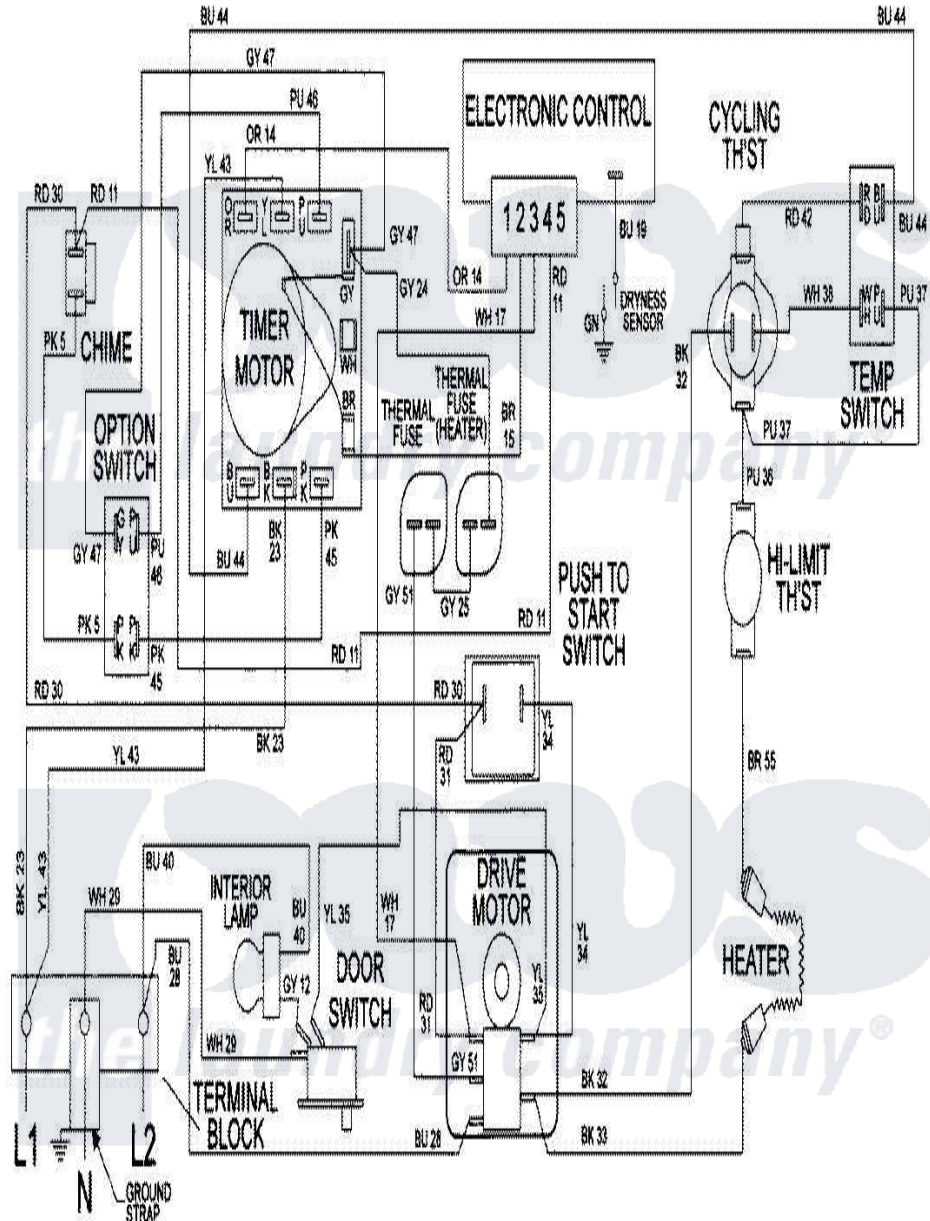

# Maytag LDE9806ACM 09 - WIRING INFORMATION

Maytag [Residential Maytag LDE9806ACM Dryer Parts](#) Parts Diagram 09 - WIRING INFORMATION  
 Click on the part number to view part

Item	Original Part Number	Replaced By	Status	Part Description
NI	15001963		Not Available	WIRING INFORMATION