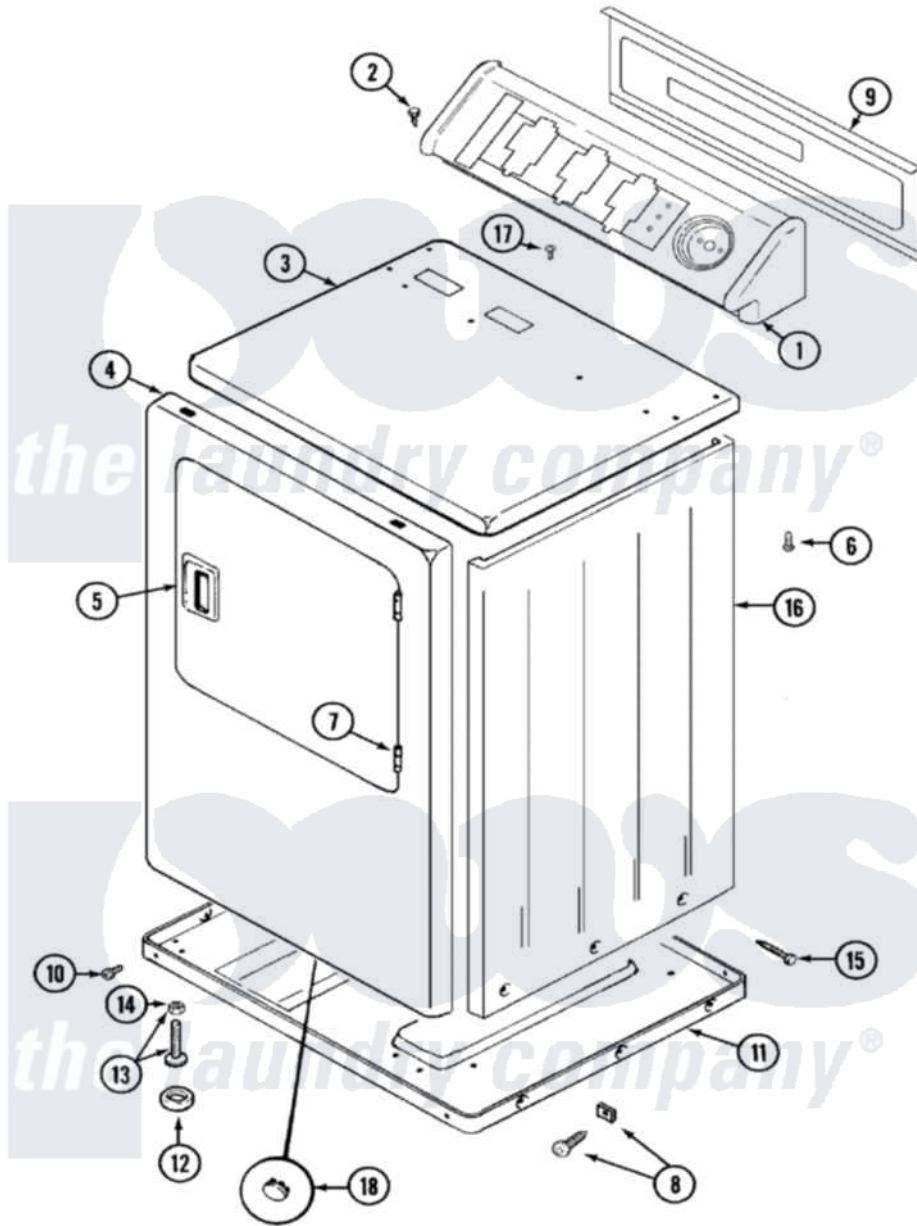

Maytag LDE9806ADE 01 - CABINET-FRONT

Maytag [Residential Maytag LDE9806ADE Dryer Parts](#) Parts Diagram 01 - CABINET-FRONT
 Click on the part number to view part

Item	Original Part Number	Replaced By	Status	Part Description
1	33001612		Not Available	CONSOLE (WHT)
2	216423	3370225		Screw
3	33001608			Cover, Top
4	33001610			Panel, Front
"	33001700		Not Available	PAD, FRONT
5	33001241			Handle, Door
6	214354			Screw, Top Cover To Cabnt.
7	33001230			Hinge, Door
8	12001341			Screw And Fastener Kit
9	33001625		Not Available	PANEL, BACK----NA
10	Y313561			Screw----NA
"	Y310632	1163839		Screw
11	Y303361		Not Available	BASE ASSY. (UPPER & LOWER)
12	Y314137			Foot, Rubber
13	Y305086			Adjustable Leg And Nut
14	Y052740	62739		Nut, Lock

15	213007		Xfor Cabinet See Cabinet, Back
16	33001159	33001327	Cabinet
17	210186	3370225	Screw
18	33001614	Not Available	PLUG, FRONT PANEL (WHT)