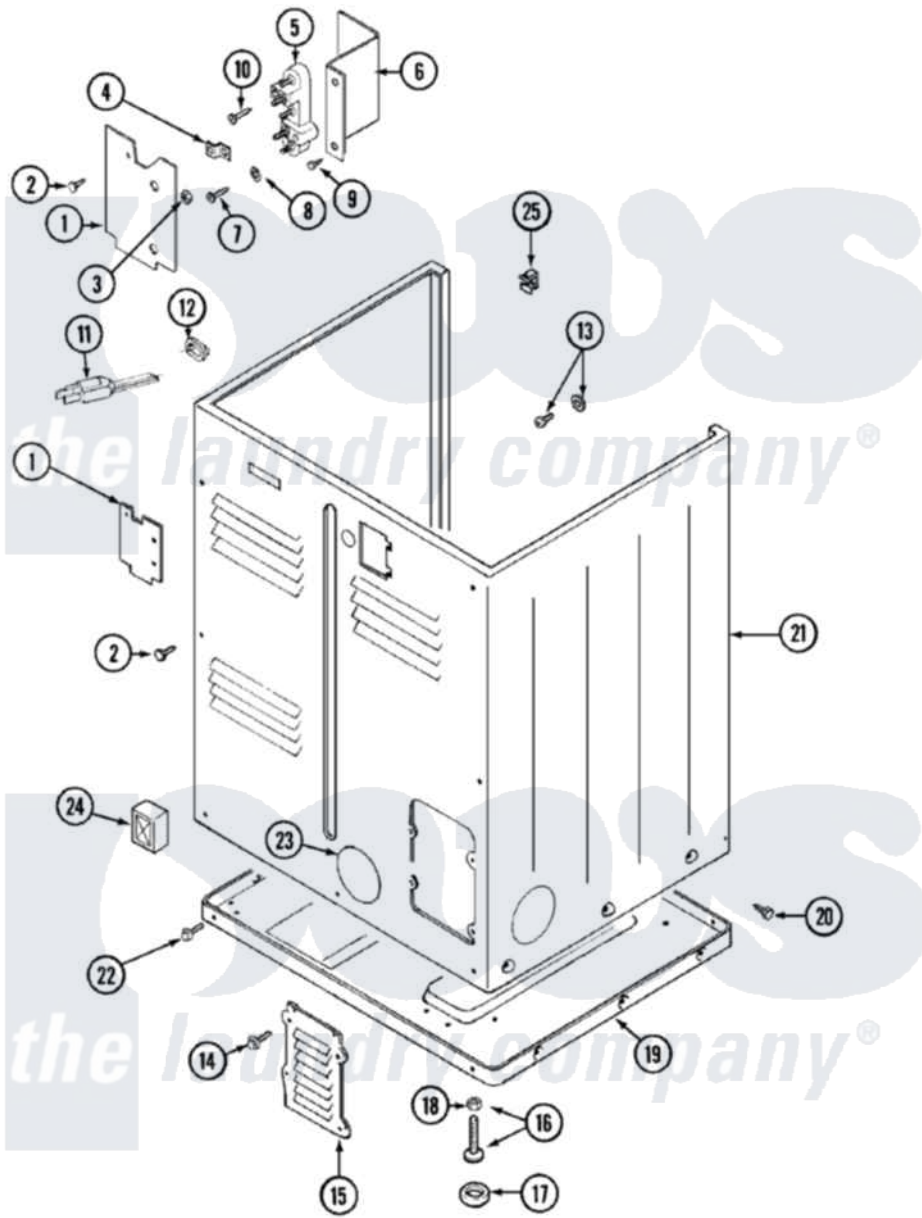

Maytag LDE9806ADE 02 - CABINET-REAR

Maytag [Residential Maytag LDE9806ADE Dryer Parts](#) Parts Diagram 02 - CABINET-REAR
 Click on the part number to view part

Item	Original Part Number	Replaced By	Status	Part Description
1	Y312905		Not Available	COVER, TERMINAL
2	Y313561			Screw---NA
5	33001244			Block, Terminal
6	Y312904			Bracket, Terminal Block
7	Y312209	W10001200		Screw
11	305168	33002916		Power Cord, Canadian 240V
"	33001425			Locknut, Eared For Canadian
13	303846	22003781		Screw, Ground Strap
14	216423	3370225		Screw
15	Y312951		Not Available	ACCESS COVER, BACK
16	Y305086			Adjustable Leg And Nut
17	Y314137			Foot, Rubber
18	Y052740	62739		Nut, Lock
19	Y303361		Not Available	BASE ASSY. (UPPER & LOWER)
20	213007			Xfor Cabinet See Cabinet, Back

21	33001159	33001327	Cabinet
22	Y313561		Screw---NA
"	Y310632	1163839	Screw
23	33001701		Not Available
			GUARD, EXHAUST DUCT