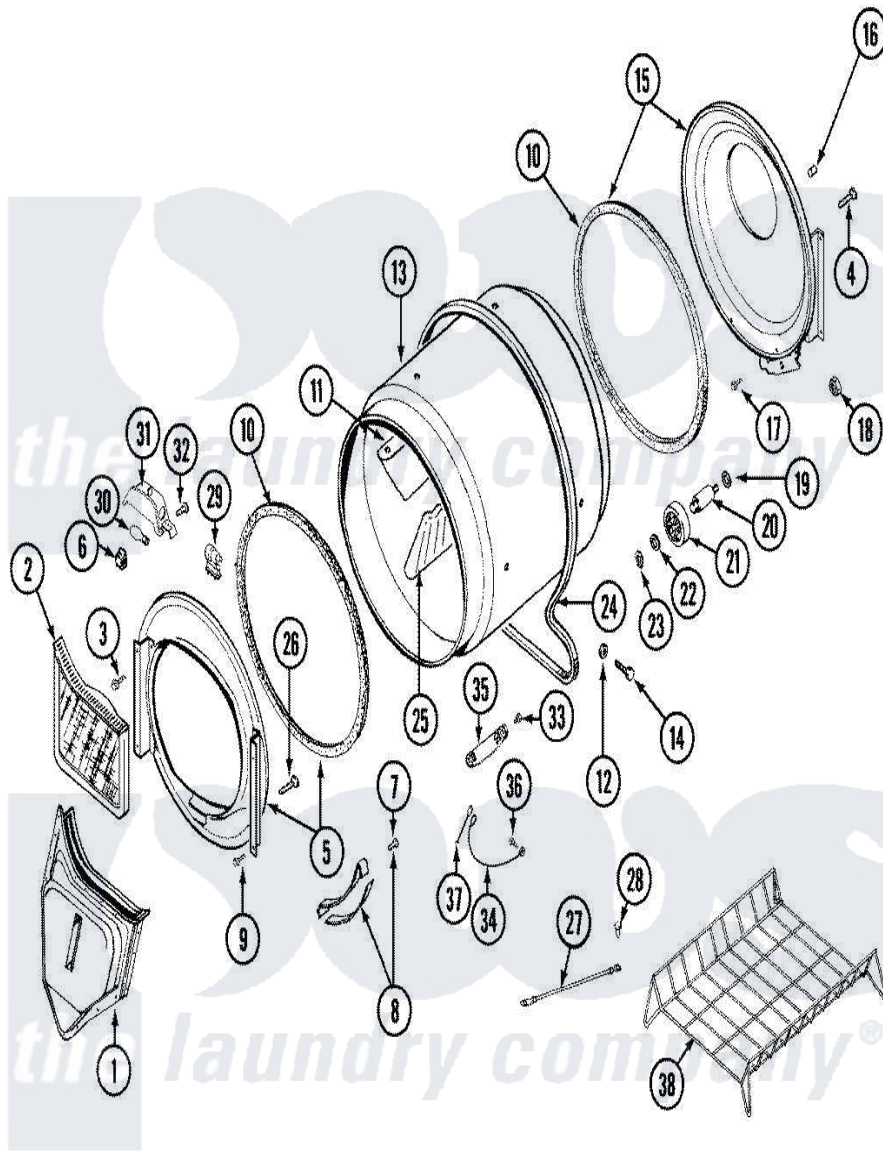

# Maytag LDE9806ADE 08 - TUMBLER

Maytag [Residential Maytag LDE9806ADE Dryer Parts](#) Parts Diagram 08 - TUMBLER  
 Click on the part number to view part

Item	Original Part Number	Replaced By	Status	Part Description
1	<a href="#">33001016</a>			Outlet Duct Assembly
2	33001171	<a href="#">33002970</a>		Lint Filte
3	313764		Not Available	SCREW
4	<a href="#">Y313561</a>			Screw----NA
5	<a href="#">33001423</a>			Front Assembly, Tumbler
6	<a href="#">Y310376</a>			Clip, Door Switch Harness
7	<a href="#">210720</a>			Rivet, Bearing To Tumbler Frmt
8	<a href="#">306508</a>			Tumbler Bearing Kit ---W
9	Y310632	<a href="#">1163839</a>		Screw
10	<a href="#">314820</a>			Seal, Tumbler
11	<a href="#">33001012</a>			Baffle
12	<a href="#">314158</a>			Washer, Baffle To Tumbler
13	33001108		Not Available	DRYER TUMBLER, W/O BAFFLES
14	<a href="#">Y310759</a>			Screw, Tumbler Baffles
15	<a href="#">33001178</a>			Back, Tumbler
16	313915	<a href="#">31-3915</a>		Tech Sheet