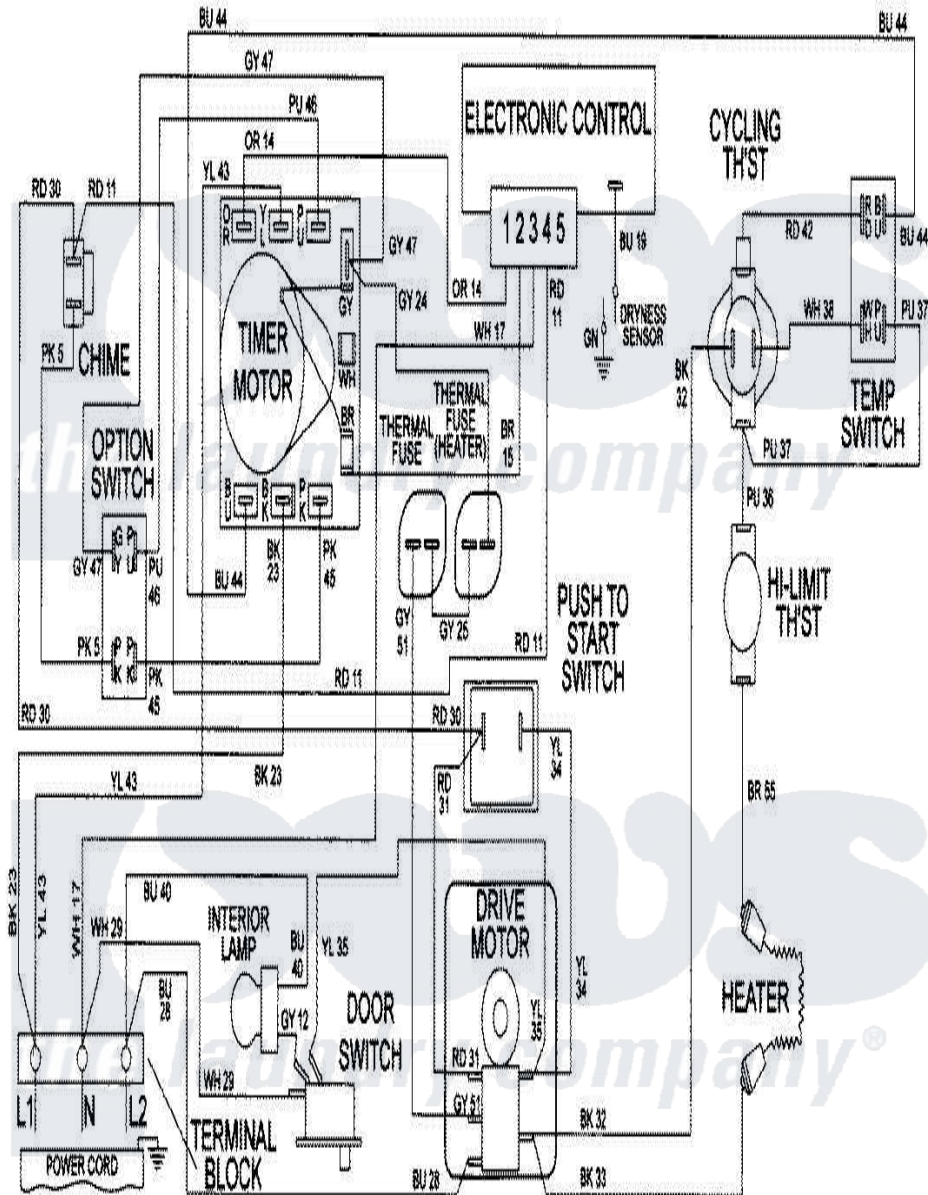

Maytag LDE9806ADE 09 - WIRING INFORMATION

Maytag Residential Maytag LDE9806ADE Dryer Parts Parts Diagram 09 - WIRING INFORMATION
 Click on the part number to view part

Item	Original Part Number	Replaced By	Status	Part Description
NI	15001951		Not Available	WIRING INFORMATION