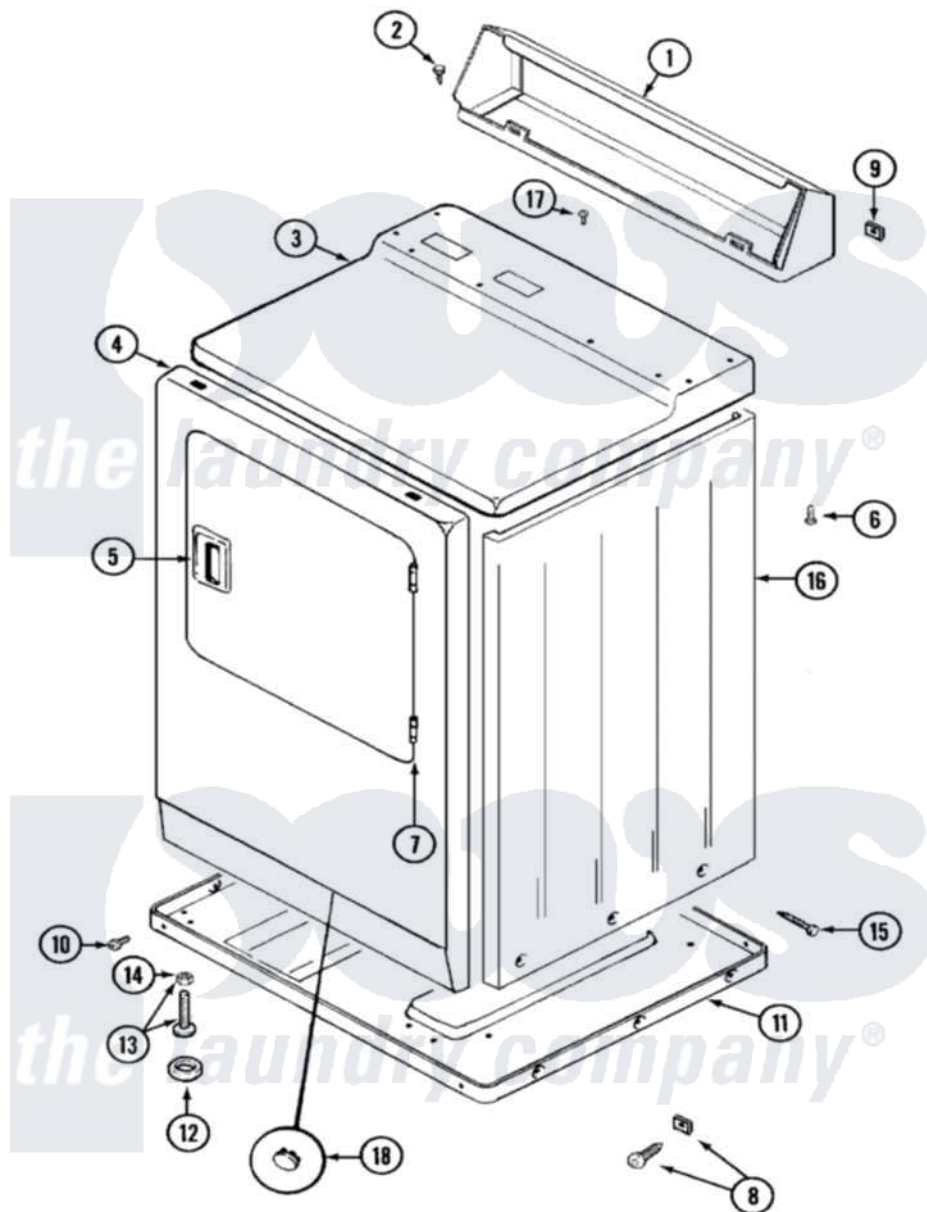

# Maytag LDE9814ACE 01 - CABINET-FRONT

Maytag Residential Maytag LDE9814ACE Dryer Parts Parts Diagram 01 - CABINET-FRONT  
 Click on the part number to view part

Item	Original Part Number	Replaced By	Status	Part Description
1	<a href="#">Y305193</a>			Console
2	216423	<a href="#">3370225</a>		Screw
3	<a href="#">33001165</a>			Top Cover Assembly
4	33001221	<a href="#">22001817</a>		Sheet, Sound Damper
"	<a href="#">33001242</a>			Panel, Front
5	<a href="#">33001241</a>			Handle, Door
6	<a href="#">214354</a>			Screw, Top Cover To Cabnt.
7	<a href="#">33001230</a>			Hinge, Door
8	<a href="#">204439</a>			Screw And Fstner Assembly
9	<a href="#">215075</a>			Fastener, Control Panel To Console
10	<a href="#">Y313561</a>			Screw----NA
"	Y310632	<a href="#">1163839</a>		Screw
11	Y303361		Not Available	BASE ASSY. (UPPER & LOWER)
12	<a href="#">Y314137</a>			Foot, Rubber
13	<a href="#">Y305086</a>			Adjustable Leg And Nut

14	Y052740	<a href="#">62739</a>	Nut, Lock
15	<a href="#">213007</a>		Xfor Cabinet See Cabinet, Back
16	33001159	<a href="#">33001327</a>	Cabinet
17	210186	<a href="#">3370225</a>	Screw
18	33001132	<a href="#">33002342</a>	Plug, Sifht Hole