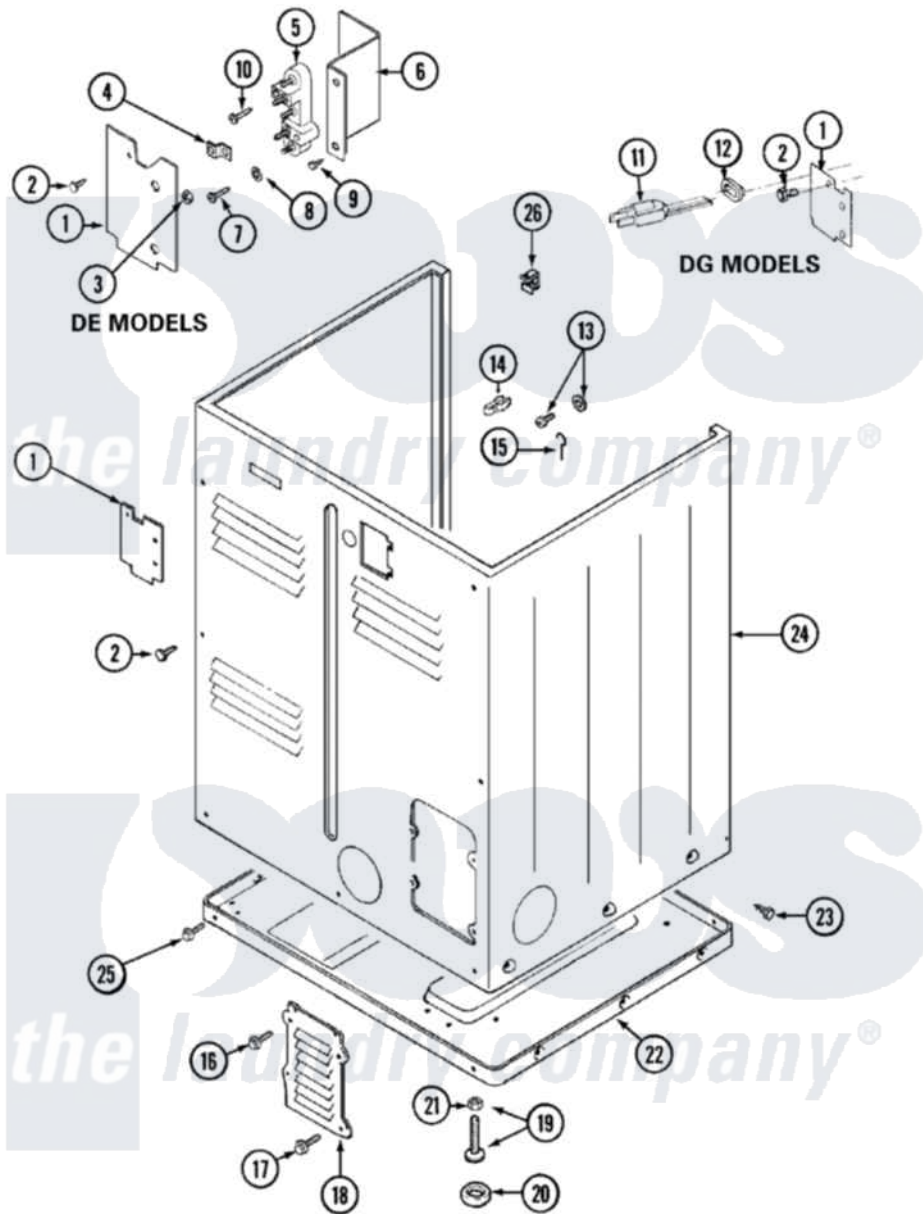

Maytag LDE9814ACE 02 - CABINET-REAR

Maytag [Residential Maytag LDE9814ACE Dryer Parts](#) Parts Diagram 02 - CABINET-REAR
 Click on the part number to view part

Item	Original Part Number	Replaced By	Status	Part Description
1	Y312905		Not Available	COVER, TERMINAL
2	Y313561			Screw----NA
3	311484	112432		Nut
4	Y312184			Strap, Grounding
5	400008			Block, Terminal
6	Y312904			Bracket, Terminal Block
7	Y312209	W10001200		Screw
8	Y311270			Washer, Terminal Block
9	Y310632	1163839		Screw
10	33001245			Screw----NA
13	303846	22003781		Screw, Ground Strap
14	301548			Clamp, Ground Wire
15	204807			Ground Wire, Supp. Plte To Top Cover
16	Y313559			Screw
17	211294	90767		Screw, 8A X 3/8 HeX Washer Head Tapping

18	Y312951	Not Available	ACCESS COVER, BACK
19	Y305086		Adjustable Leg And Nut
20	Y314137		Foot, Rubber
21	Y052740	62739	Nut, Lock
22	Y303361	Not Available	BASE ASSY. (UPPER & LOWER)
23	213007		Xfor Cabinet See Cabinet, Back
24	33001159	33001327	Cabinet
25	Y310632	1163839	Screw
"	Y313561		Screw----NA